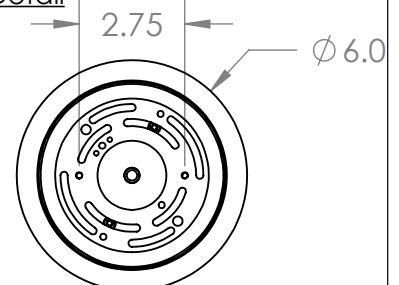

Collection: IRONWOOD

Product #: CHB0032-0D

Electrical Option	Electrical Type	Bulb Type	Wattage	Socket Type
Product #				
CHB0032-0D-XX-XX-00X-E2	Incandescent	A19	75	Medium E26
CHB0032-0D-XX-XX-00X-G2	Flourescent	CFL/LED RETRO	13	GU-24

Bulbs Not Included

Visit hammertonstudio.com for product options and specifications.

3/22/2016 (A)

Mounting Packet: Y	Electrical Type: SEE TABLE
Approximate lbs.: 30	Bulb Qty: 4 Bulb Type: SEE TABLE
Finish: SEE WEB SITE FOR OPTIONS	Wattage: SEE TABLE Voltage: 120
Top Diffuser: OPEN	Socket Type: SEE TABLE
Bottom Diffuser: FROSTED ACRYLIC	UL Location: DRY

Mounting Detail

MOUNTS DIRECTLY TO J-BOX

All fixtures created by Hammerton are handcrafted by artisans. Dimensions may vary up to 7/8".

© Copyright 2016. All rights in design, detail or invention of this drawing are reserved as the property of Hammerton. Any imitation or adaptation without written consent is strictly prohibited.