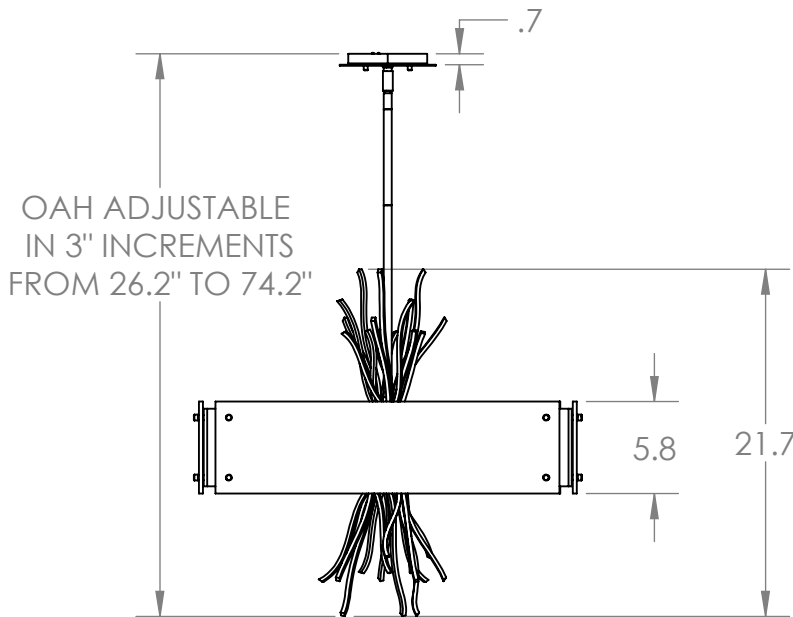

Collection: IRONWOOD

Product #: CHB0032-0D

Electrical Option	Electrical Type	Bulb Type	Wattage	Socket Type
Product #				
CHB0032-0D-XX-XX-00X-E2	Incandescent	A19	75	Medium E26
CHB0032-0D-XX-XX-00X-G2	Flourescent	CFL/LED RETRO	13	GU-24

Bulbs Not Included

Visit hammertonstudio.com for product options and specifications.

3/22/2016 (A)

Mounting Packet: Y	Electrical Type: SEE TABLE
Approximate lbs.: 30	Bulb Qty: 4 Bulb Type: SEE TABLE
Finish: SEE WEB SITE FOR OPTIONS	Wattage: SEE TABLE Voltage: 120
Top Diffuser: OPEN	Socket Type: SEE TABLE
Bottom Diffuser: FROSTED ACRYLIC	UL Location: DRY

Mounting Detail

MOUNTS DIRECTLY TO J-BOX

All fixtures created by Hammerton are handcrafted by artisans. Dimensions may vary up to 7/8".

© Copyright 2016. All rights in design, detail or invention of this drawing are reserved as the property of Hammerton. Any imitation or adaptation without written consent is strictly prohibited.