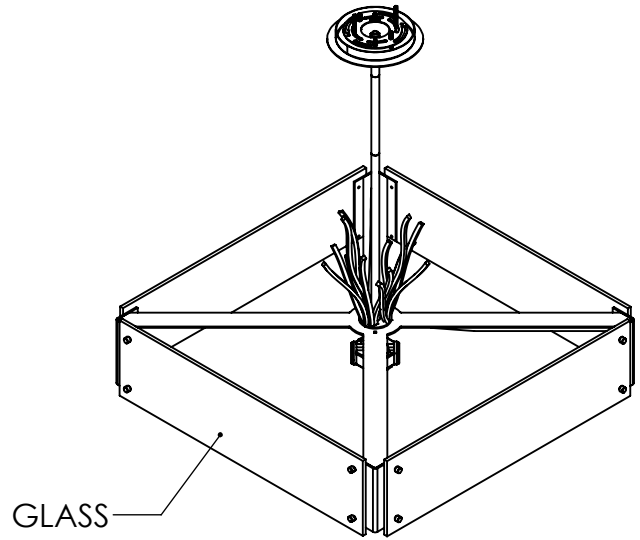

Collection: IRONWOOD

Product #: CHB0032-0D

Electrical Option	Electrical Type	Bulb Type	Wattage	Socket Type
Product #				
CHB0032-0D-XX-XX-00X-E2	Incandescent	A19	75	Medium E26
CHB0032-0D-XX-XX-00X-G2	Flourescent	CFL/LED RETRO	13	GU-24

Bulbs Not Included

Visit hammertonstudio.com for product options and specifications.

3/22/2016 (A)

Mounting Packet: Y	Electrical Type: SEE TABLE
Approximate lbs.: 30	Bulb Qty: 4 Bulb Type: SEE TABLE
Finish: SEE WEB SITE FOR OPTIONS	Wattage: SEE TABLE Voltage: 120
Top Diffuser: OPEN	Socket Type: SEE TABLE
Bottom Diffuser: FROSTED ACRYLIC	UL Location: DRY

Mounting Detail

MOUNTS DIRECTLY TO J-BOX

All fixtures created by Hammerton are handcrafted by artisans. Dimensions may vary up to 7/8".

© Copyright 2016. All rights in design, detail or invention of this drawing are reserved as the property of Hammerton. Any imitation or adaptation without written consent is strictly prohibited.