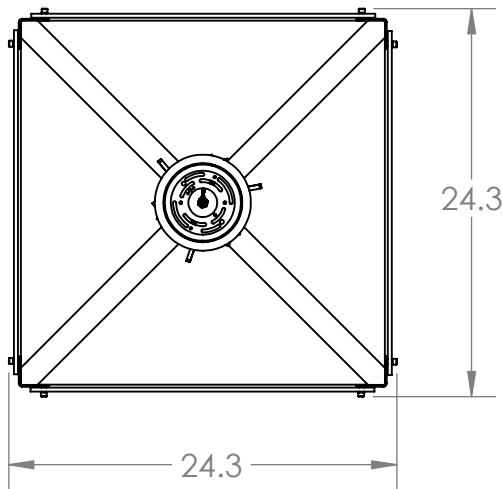

Collection: IRONWOOD

Product #: CHB0032-0D

Electrical Option	Electrical Type	Bulb Type	Wattage	Socket Type
Product #				
CHB0032-0D-XX-XX-00X-E2	Incandescent	A19	75	Medium E26
CHB0032-0D-XX-XX-00X-G2	Flourescent	CFL/LED RETRO	13	GU-24

Bulbs Not Included

Visit hammertonstudio.com for product options and specifications.

3/22/2016 (A)

Mounting Packet: Y	Electrical Type: SEE TABLE
Approximate lbs.: 30	Bulb Qty: 4 Bulb Type: SEE TABLE
Finish: SEE WEB SITE FOR OPTIONS	Wattage: SEE TABLE Voltage: 120
Top Diffuser: OPEN	Socket Type: SEE TABLE
Bottom Diffuser: FROSTED ACRYLIC	UL Location: DRY