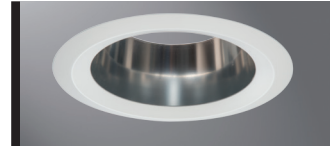

E26 6" Trim Series

DESCRIPTION

Straight reflector trim with self-flange in the 6" trim family for use in recessed downlighting. Compatible for use in Halo and other housings.

Catalog #		Type
Project		
Comments		Date
Prepared by		

SPECIFICATION FEATURES

- Straight sides of cone reflector for large diameter BR40 and PAR38, as well as BR30 and PAR30 lamps
- Self-flanged reflector cone
- Coil spring retention
- Self-flanged trim ring sized to hide gaps caused by construction tolerances

Housings		Max Lamp Compatibility
H7ICT	H7RICT	50W PAR30S, 75W PAR30L,
H7ICAT	H7RICAT	45W PAR38, 65W BR30,
E7ICAT	E7RICAT	65W BR40
H7UICAT		75W PAR30S, 75W PAR30L, 90W PAR38, 65W BR30, 90W BR40
H27ICAT	E27ICAT	50W PAR30S, 75W PAR30L, 60W BR30
H27RICAT	E27RICAT	
H7T	E7TAT	75W PAR30S, 75W PAR30L, 120W PAR38, 65W BR30, 120W BR40
H7RT	E7RTAT	
H7TCP		
H27T	E27TAT	75W PAR30S, 75W PAR30L, 65W BR30
H27RT	E27RTAT	

Compatible with Halogen, Incandescent, LED* or CFL* lamps.

6106SC
Specular Reflector,
White Trim

6106

**6-Inch Straight Reflector
Cone**

IC

Non-IC