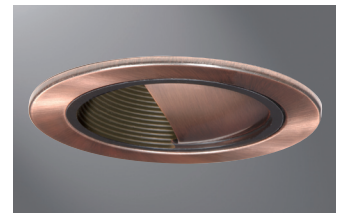

DESCRIPTION

Eyelid wall wash with baffle trim for 4" H99 incandescent family of recessed housings. Trim can be rotated in housing 360° to align with wall surface. Eyelid and die cast trim ring available in a variety of finishes. Three "cat's paw" springs secure trim in housing.

SPECIFICATION FEATURES

Eyelid and die cast aluminum trim ring available in Matte White, Satin Nickel, Antique Copper or Tuscan Bronze finishes. Baffle available in white and black. Three "cats paw" springs secure trim in housing.

992 is designed for use with the following small aperture housings.

- Incandescent Housings:
H99TAT - 40W R16, 40W A19, 50W R20
H99RTAT - 40W R16, 40W A19, 50W R20, 50W PAR20

Trim

- 992P= White Trim and Eyelid, Black Baffle
- 992W= White Trim and Eyelid, White Baffle
- 992SN= Satin Nickel Trim and Eyelid, Black Baffle
- 992AC= Antique Copper Trim and Eyelid, Black Baffle
- 992TBZ= Tuscan Bronze Trim and Eyelid, Black Baffle

Catalog #		Type
Project		
Comments		Date
Prepared by		

992W
White Trim and Eyelid,
White Baffle

992P
White Trim and Eyelid,
Black Baffle

992SN
Satin Nickel Trim and Eyelid,
Satin Nickel Baffle

992AC
Antique Copper Trim and Eyelid,
Antique Copper Baffle