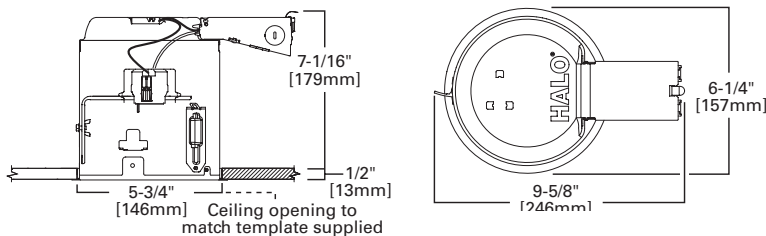

*Not to be used in direct contact with spray foam insulation (Consult NEMA LSD57-2013)

E5RICAT

5" IC, Air-Tite, Remodel Housing

E26 Screw base housing

Dimensions

FOR USE IN INSULATED CEILINGS

FOR DIRECT CONTACT WITH INSULATION*