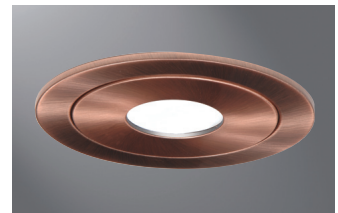

DESCRIPTION

Pinhole trim for 4" H99 incandescet family of recessed housings. Die cast trim ring is available in a variety of finishes. Three "cat's paw" springs secure trim in housing.

Catalog #		Type
Project		
Comments		Date
Prepared by		

SPECIFICATION FEATURES

990 is designed for use with the following small aperture housings.

- Incandescent Housings
 - H99TAT - 40W A19, 40W R16, 50W PAR20, 50W R20
 - H99RTAT - 40W A19, 40W R16, 50W PAR20, 50W R20

990P
White Pinhole Trim

990SN
Satin Nickel Pinhole Trim

990AC
Antique Copper Pinhole Trim

990TBZ
Tuscan Bronze Pinhole Trim

Trim

- 990P= White Pinhole Trim
- 990SN= Satin Nickel Pinhole Trim
- 990AC= Antique Copper Pinhole Trim
- 990TBZ= Tuscan Bronze Pinhole Trim