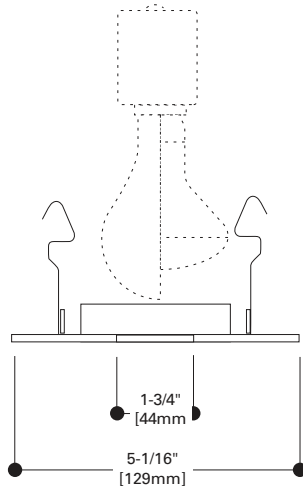

DESCRIPTION

Pinhole trim for 4" H99 incandescet family of recessed housings. Die cast trim ring is available in a variety of finishes. Three "cat's paw" springs secure trim in housing.

Catalog #		Type
Project		
Comments		Date
Prepared by		

SPECIFICATION FEATURES

990 is designed for use with the following small aperture housings.

- Incandescent Housings
 - H99TAT - 40W A19, 40W R16, 50W PAR20, 50W R20
 - H99RTAT - 40W A19, 40W R16, 50W PAR20, 50W R20

990P
White Pinhole Trim

990SN
Satin Nickel Pinhole Trim

990AC
Antique Copper Pinhole Trim

990TBZ
Tuscan Bronze Pinhole Trim

Trim

- 990P= White Pinhole Trim
- 990SN= Satin Nickel Pinhole Trim
- 990AC= Antique Copper Pinhole Trim
- 990TBZ= Tuscan Bronze Pinhole Trim