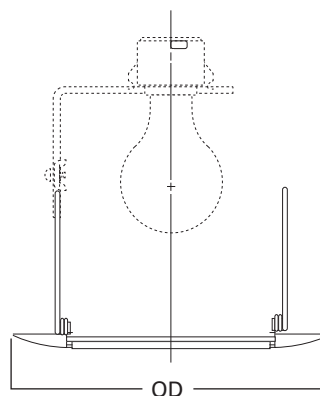

DESCRIPTION

Albalite glass lens trim in the 6" trim family for use in recessed downlighting.

Catalog #		Type
Project		
Comments		Date
Prepared by		

SPECIFICATION FEATURES

White trim with Albalite glass lens. PS and SNS versions are wet location listed for use in showers. Non-conductive, non-corrosive polymer trim ring. Uses torsion spring retention, available in white and satin nickel.

Lamp Listings - Incandescent

H7T	60W A19
H7TCP	
H7RT	
H27T	

H7UICAT	40W A19
H7UICT	

Lamp Listings - GU24

H724ICAT	CF15/R30/GU24
H724ICATL	
H724RICAT	CF13/GU24 (spiral)
H724RICATL	

Lamp Listings - CFL (4-Pin)

Outside Diameter: 8" [203mm]

ORDERING INFORMATION

Trim	Finish
<input type="text"/>	<input type="text"/>
70 = 6" Albalite Lens	P = White trim ring with albalite glass lens PS = White trim ring with albalite glass lens, wet location listed SNS = Satin nickel trim ring with albalite glass lens, wet location listed