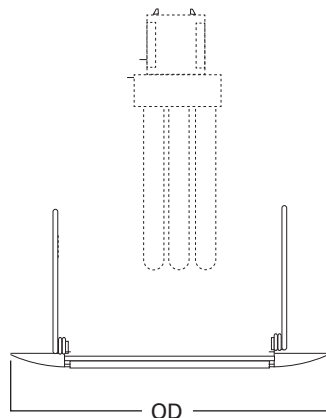

DESCRIPTION

Albalite glass lens trim in the 6" trim family for use in recessed downlighting.

Catalog #		Type
Project		
Comments		Date
Prepared by		

SPECIFICATION FEATURES

White trim with Albalite glass lens. PS and SNS versions are wet location listed for use in showers. Non-conductive, non-corrosive polymer trim ring. Uses torsion spring retention, available in white and satin nickel.

Lamp Listings - Incandescent

H7T	60W A19
H7TCP	
H7RT	
H27T	

H7UICAT	40W A19
H7UICT	

Lamp Listings - GU24

H724ICAT	CF15/R30/GU24
H724ICATL	
H724RICAT	CF13/GU24 (spiral)
H724RICATL	

Lamp Listings - CFL (4-Pin)

Outside Diameter: 8" [203mm]

ORDERING INFORMATION

Trim	Finish
<input type="text"/>	<input type="text"/>
70 = 6" Albalite Lens	P = White trim ring with albalite glass lens PS = White trim ring with albalite glass lens, wet location listed SNS = Satin nickel trim ring with albalite glass lens, wet location listed

70P
White Trim, Albalite Glass Lens

70PS
White Trim, Albalite Glass Lens, Wet Location Listed

70SNS
Satin Nickel Trim, Albalite Glass Lens, Wet Location Listed

70
6-Inch Albalite Glass Lens

"Dead Front"
Non-Conductive trim ring and glass lens