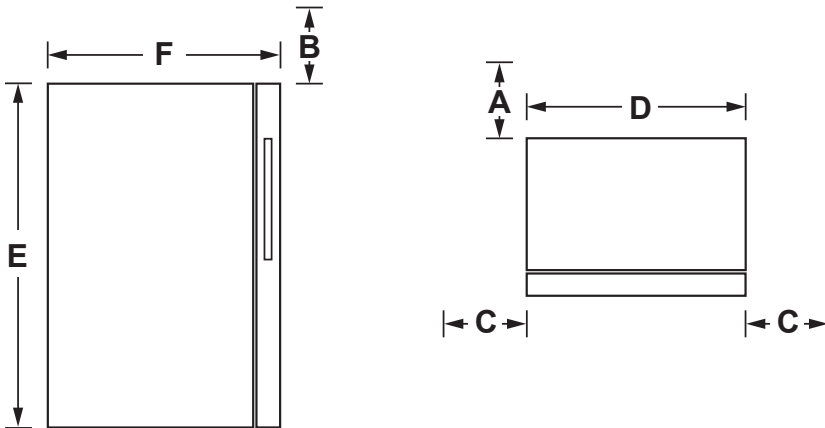

Haier Wine Center

QWR04DGRGB

Haier

Product Technical Illustration

Back Air Clearances (in.) A	2
Top Air Clearances (in.) B	2
Side Air Clearances (in.) C	1
Overall Width (in.) D	19-3/5
Overall Height (in.) E	32-3/10
Overall Depth (in.) F	23

Signature Features

44 Wine Bottle Storage Capacity

Enjoy this wine center with plenty of space to store all your favorite red and white wines, with three full-width and one half-width wooden shelves.

Dual Zone Wine Fridge

Width	19-3/5"
Depth	23"
Height	32-3/10"

More Easy-To-Use Features

- 44 Wine Bottle Storage Capacity
- Dual Zone Wine Fridge
- Wine Center With Glass Door
- Triple Pane Glass Door Wine Fridge
- Capacitive Touch Electronic Controls
- Interior LED Lighting
- Flush Handle Wine Fridge