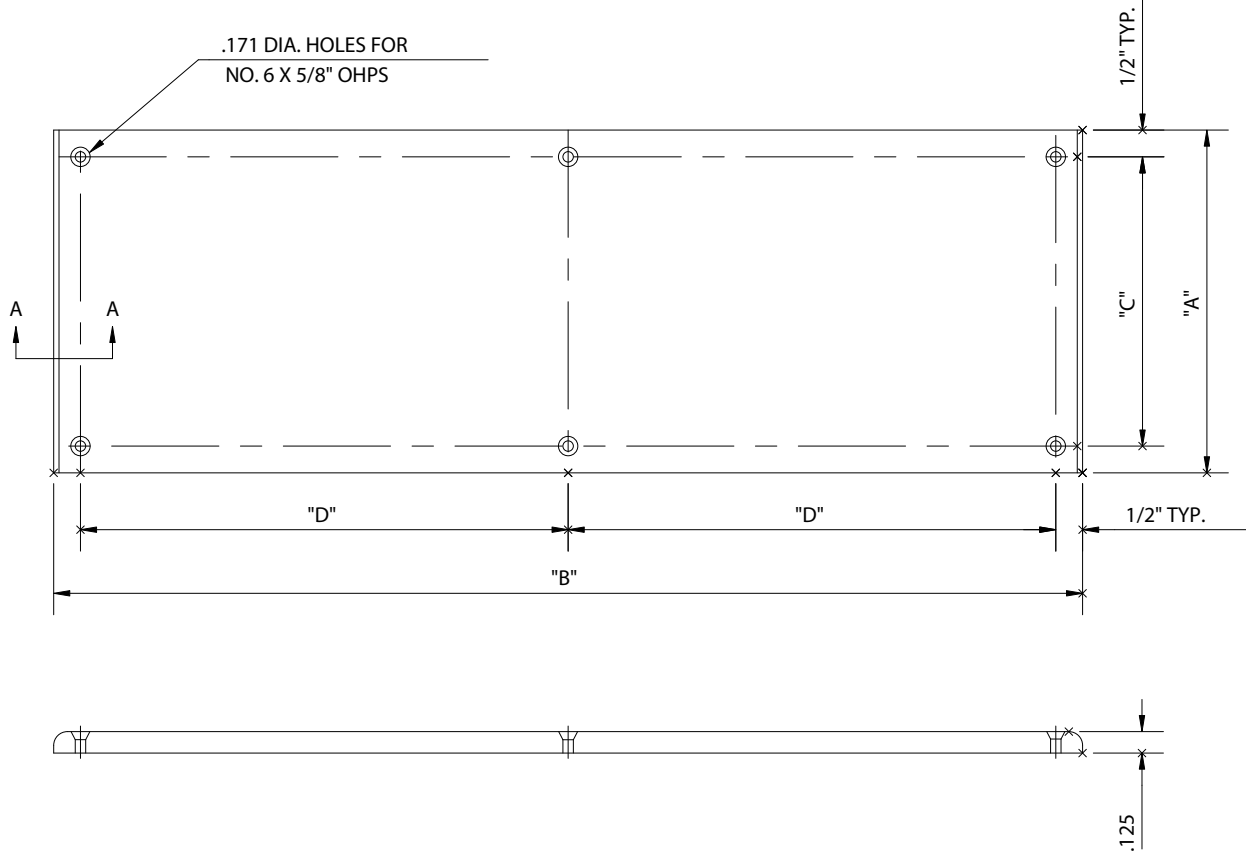

Template No. T-100T

TEMPLATE

PLATE SIZE	"A"	"B"	"C"	"D"
3 X 12	3"	12"	2"	5 1/2"
3 1/2 X 15	3 1/2"	15"	2 1/2"	7"
4 X 16	4"	16"	3"	7 1/2"
6 X 16	6"	16"	5"	7 1/2"
8 X 16	8"	16"	7"	7 1/2"

DO NOT SCALE

HAGER HINGE CO.
139 Victor St.
St. Louis, MO 63104

Template No. T-100T

Template No. T-100T