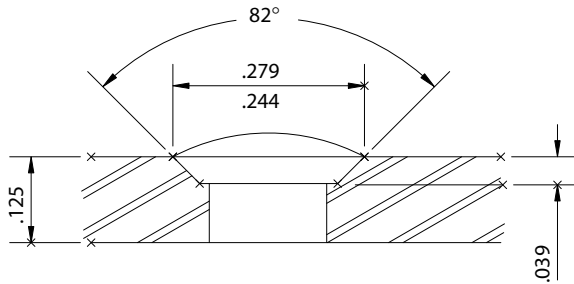

Template No. T-100T

TEMPLATE

PLATE SIZE	"A"	"B"	"C"	"D"
3 X 12	3"	12"	2"	5 1/2"
3 1/2 X 15	3 1/2"	15"	2 1/2"	7"
4 X 16	4"	16"	3"	7 1/2"
6 X 16	6"	16"	5"	7 1/2"
8 X 16	8"	16"	7"	7 1/2"

DO NOT SCALE

HAGER HINGE CO.
139 Victor St.
St. Louis, MO 63104