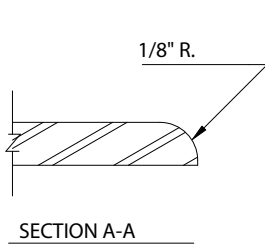

Template No. T-100T

TEMPLATE

PLATE SIZE	"A"	"B"	"C"	"D"
3 X 12	3"	12"	2"	5 1/2"
3 1/2 X 15	3 1/2"	15"	2 1/2"	7"
4 X 16	4"	16"	3"	7 1/2"
6 X 16	6"	16"	5"	7 1/2"
8 X 16	8"	16"	7"	7 1/2"

DO NOT SCALE

HAGER HINGE CO.
139 Victor St.
St. Louis, MO 63104