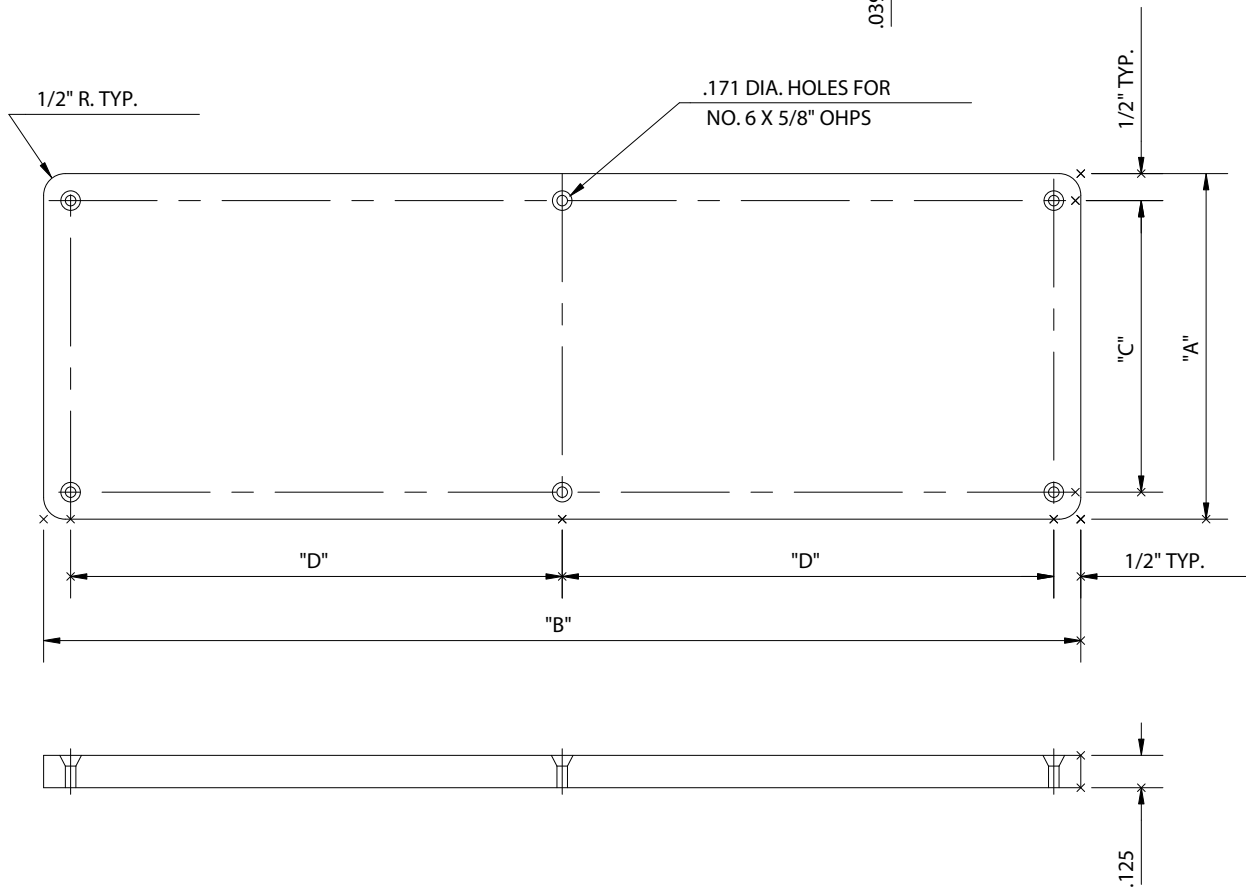

TEMPLATE

PLATE SIZE	"A"	"B"	"C"	"D"
3 X 12	3"	12"	2"	5 1/2"
3 1/2 X 15	3 1/2"	15"	2 1/2"	7"
4 X 16	4"	16"	3"	7 1/2"
6 X 16	6"	16"	5"	7 1/2"
8 X 16	8"	16"	7"	7 1/2"

DO NOT SCALE

HAGER HINGE CO.
139 Victor St.
St. Louis, MO 63104