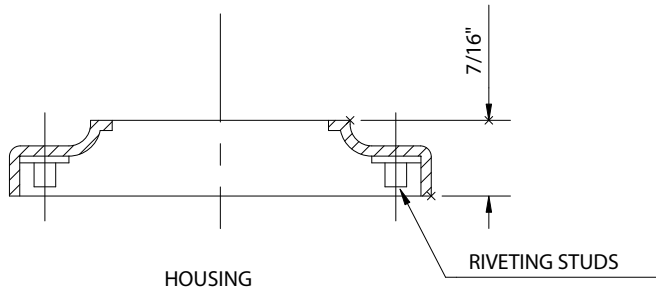

Template No. T -230W

TEMPLATE

HOUSING

BOTTOM COVER PLATE

ASSEMBLY

RUBBER BUMPER

Template No. T -230W

-230W