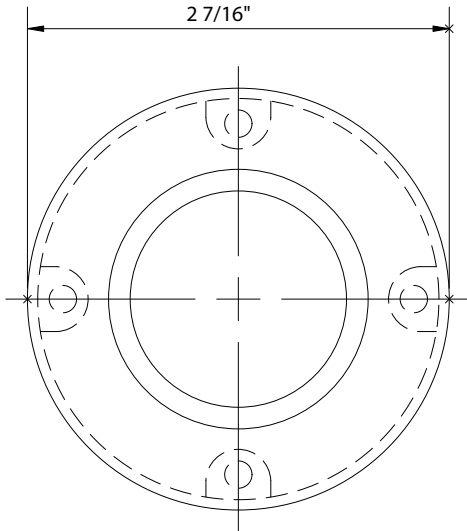

Template No. T -230W

TEMPLATE

HOUSING

BOTTOM COVER PLATE

ASSEMBLY

RUBBER BUMPER

Template No. T -230W

-230W