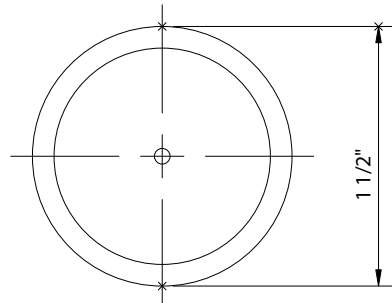

Template No. T -230W

TEMPLATE

HOUSING

BOTTOM COVER PLATE

ASSEMBLY

RUBBER BUMPER

Template No. T -230W

-230W