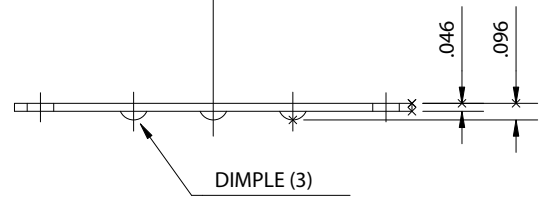

Template No. T -230W

TEMPLATE

HOUSING

BOTTOM COVER PLATE

ASSEMBLY

RUBBER BUMPER

Template No. T -230W

-230W