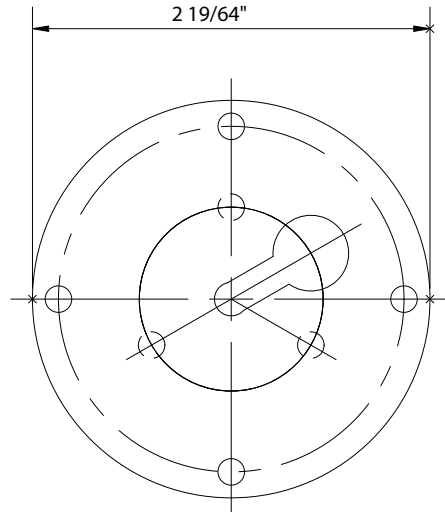

Template No. T -230W

TEMPLATE

HOUSING

BOTTOM COVER PLATE

ASSEMBLY

RUBBER BUMPER

Template No. T -230W

-230W