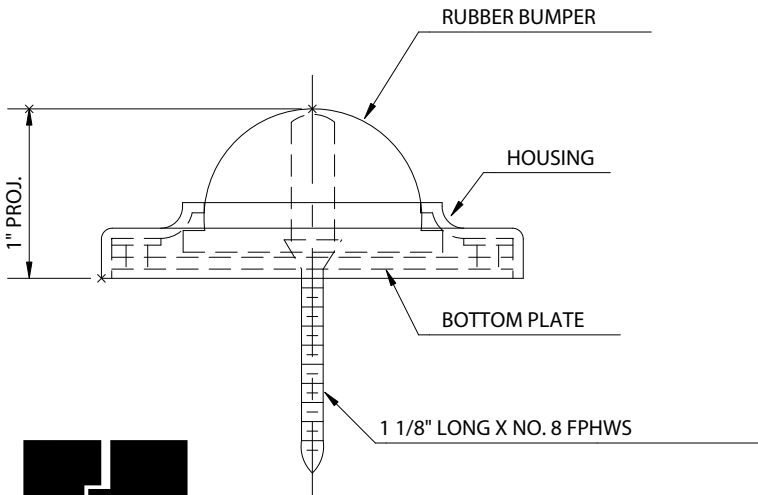

Template No. T -230W

TEMPLATE

HOUSING

BOTTOM COVER PLATE

ASSEMBLY

RUBBER BUMPER

Template No. T -230W

-230W