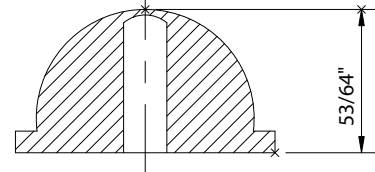

Template No. T -230W

TEMPLATE

HOUSING

BOTTOM COVER PLATE

ASSEMBLY

RUBBER BUMPER

Template No. T -230W

-230W