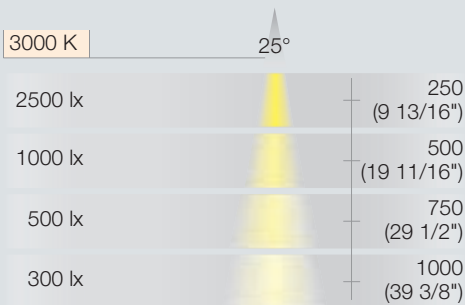

LOOX LED 2018

FLEXIBLE LIGHT

12 V SYSTEM

The flexible reading light LED 2018 can be conveniently positioned. The integrated glass lens provides a pleasant, uniform cone of light and can be switched on and off by rotating the head of the light.

> Cannot be dimmed

> Driver see page 35

Item No.	833.74.100	833.74.101	833.74.110	833.74.111
SRP	\$48.00	\$48.00	\$48.00	\$48.00
Light color (K)	3000 (warm white)			
Length x Diameter	450 (17 3/4") x 32 (1 1/4")			
Wattage (W)	2			
Number of LEDs	1			
Light output (Lm)	70			
Efficacy (Lm/W)	35			
Color rendering index (CRI)	93			
Material/Finish	Aluminum, silver colored anodized	Aluminum, black	Aluminum, silver colored anodized	Aluminum, black
Installation	Surface mounted		Recess mounted	
Supplied with	2 m (78 3/4") lead, Mounting accessories			