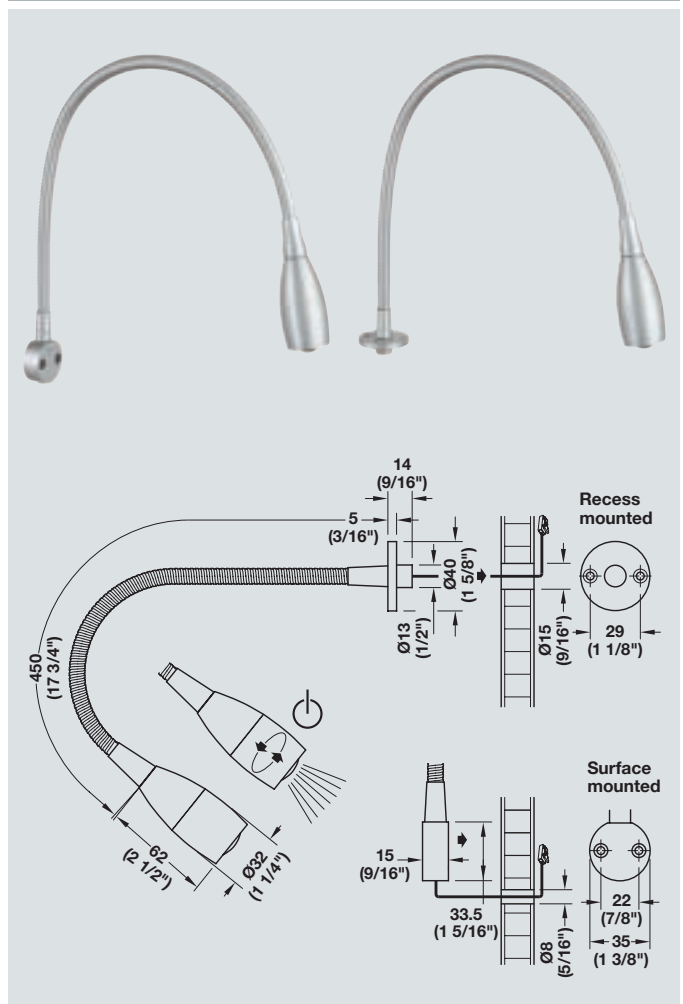

LOOX LED 2018

FLEXIBLE LIGHT

12 V SYSTEM

The flexible reading light LED 2018 can be conveniently positioned. The integrated glass lens provides a pleasant, uniform cone of light and can be switched on and off by rotating the head of the light.

> Cannot be dimmed

> Driver see page 35

Item No.	833.74.100	833.74.101	833.74.110	833.74.111
SRP	\$48.00	\$48.00	\$48.00	\$48.00
Light color (K)	3000 (warm white)			
Length x Diameter	450 (17 3/4") x 32 (1 1/4")			
Wattage (W)	2			
Number of LEDs	1			
Light output (Lm)	70			
Efficacy (Lm/W)	35			
Color rendering index (CRI)	93			
Material/Finish	Aluminum, silver colored anodized	Aluminum, black	Aluminum, silver colored anodized	Aluminum, black
Installation	Surface mounted		Recess mounted	
Supplied with	2 m (78 3/4") lead, Mounting accessories			

Surface mounted
Item No. 833.74.100

Recess mounted
Item No. 833.74.110

Note Loox Lights and Drivers are "Suitable for use within Closet Storage Spaces"