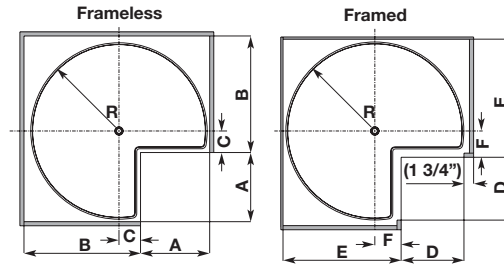

Revolving Three-quarter Round Pie-Cut

- Works with overlay and inset doors
- Shelves should be positioned above or below door hinges

Non Slip

3

Arena Plus Tray Set

- Post-mounted
- With self-centering cam and pin

Material: Shelf: Melamine; Surround: Steel, powder-coated

Size	Radius R	A	B	C	D	E	F	Champagne/ Maple	Chrome/ Maple	Chrome/ White
610 (24")	305 (12")	279 (10 15/16")	358 (14 1/16")	40 (1 9/16")	256 (10 1/16")	377 (14 13/16")	59 (2 5/16")	541.11.811	541.11.111	541.11.211
711 (28")	355 (14")	294 (11 9/16")	444.5 (17 1/2")	74.5 (2 15/16")	268 (10 9/16")	464 (18 1/4")	94 (3 11/16")	541.11.812	541.11.112	541.11.212
813 (32")	410 (16 1/8")	321 (12 1/16")	527 (20 3/4")	102 (4")	269 (11 3/8")	546 (21 1/2")	121 (4 3/4")	541.11.813	541.11.113	541.11.213

Note

Use with posts below

Three-quarter Round Revolving Wire Shelf

- With self-centering cam and pin
- Height: 3 1/8"

Material: Steel; Finish: chrome

For corner base units	Diameter	Item No.
800 × 800 (31 1/2 × 31 1/2")	Ø700 (27 9/16")	541.18.222
900 × 900 (35 7/16 × 35 7/16")	Ø820 (32 5/16")	541.18.231

Center Post

- With stand for cabinet bottom mounting
- Internal height min: 477 mm (18 13/16")

Material: Steel, plated
Bearing: Plastic

Finish	Item No.
matt nickel	541.56.891
chrome	541.46.291

Dimensions in mm
Inches are approximate