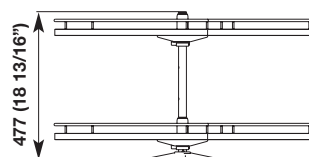

Material: Shelf: Melamine; Surround: Steel, powder-coated

Size	Radius R	A	B	C	D	E	F	Champagne/ Maple	Chrome/ Maple	Chrome/ White
610 (24")	305 (12")	279 (10 15/16")	358 (14 1/16")	40 (1 9/16")	256 (10 1/16")	377 (14 13/16")	59 (2 5/16")	541.11.811	541.11.111	541.11.211
711 (28")	355 (14")	294 (11 9/16")	444.5 (17 1/2")	74.5 (2 15/16")	268 (10 9/16")	464 (18 1/4")	94 (3 11/16")	541.11.812	541.11.112	541.11.212
813 (32")	410 (16 1/8")	321 (12 1/16")	527 (20 3/4")	102 (4")	269 (11 3/8")	546 (21 1/2")	121 (4 3/4")	541.11.813	541.11.113	541.11.213

Note

Use with posts below

Three-quarter Round Revolving Wire Shelf

- With self-centering cam and pin
- Height: 3 1/8"

Material: Steel; Finish: chrome

For corner base units	Diameter	Item No.
800 × 800 (31 1/2 × 31 1/2")	Ø700 (27 9/16")	541.18.222
900 × 900 (35 7/16 × 35 7/16")	Ø820 (32 5/16")	541.18.231

Center Post

- Height adjustable 655 – 745 mm (25 13/16 – 29 1/4")
- Must be mounted to top and bottom shelf of cabinet

Material: Steel, powder-coated

Finish	Item No.
matt nickel	541.17.226
chrome	541.17.227

Center Post

- With stand for cabinet bottom mounting
- Internal height min: 477 mm (18 13/16")

Material: Steel, plated
Bearing: Plastic

Finish	Item No.
matt nickel	541.56.891
chrome	541.46.291

Dimensions in mm
Inches are approximate