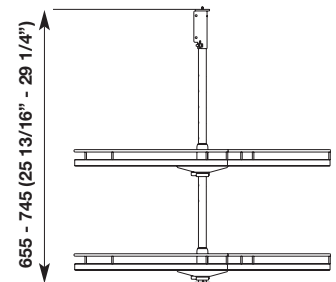

Material: Shelf: Melamine; Surround: Steel, powder-coated

Size	Radius R	A	B	C	D	E	F	Champagne/ Maple	Chrome/ Maple	Chrome/ White
610 (24")	305 (12")	279 (10 15/16")	358 (14 1/16")	40 (1 9/16")	256 (10 1/16")	377 (14 13/16")	59 (2 5/16")	541.11.811	541.11.111	541.11.211
711 (28")	355 (14")	294 (11 9/16")	444.5 (17 1/2")	74.5 (2 15/16")	268 (10 9/16")	464 (18 1/4")	94 (3 11/16")	541.11.812	541.11.112	541.11.212
813 (32")	410 (16 1/8")	321 (12 1/16")	527 (20 3/4")	102 (4")	269 (11 3/8")	546 (21 1/2")	121 (4 3/4")	541.11.813	541.11.113	541.11.213

Note

Use with posts below

Three-quarter Round Revolving Wire Shelf

- With self-centering cam and pin
- Height: 3 1/8"

Material: Steel; Finish: chrome

For corner base units	Diameter	Item No.
800 × 800 (31 1/2 × 31 1/2")	Ø700 (27 9/16")	541.18.222
900 × 900 (35 7/16 × 35 7/16")	Ø820 (32 5/16")	541.18.231

Center Post

- Height adjustable 655 – 745 mm (25 13/16 – 29 1/4")
- Must be mounted to top and bottom shelf of cabinet

Material: Steel, powder-coated

Finish	Item No.
matt nickel	541.17.226
chrome	541.17.227

Center Post

- With stand for cabinet bottom mounting
- Internal height min: 477 mm (18 13/16")

Material: Steel, plated
Bearing: Plastic

Finish	Item No.
matt nickel	541.56.891
chrome	541.46.291

Dimensions in mm
Inches are approximate