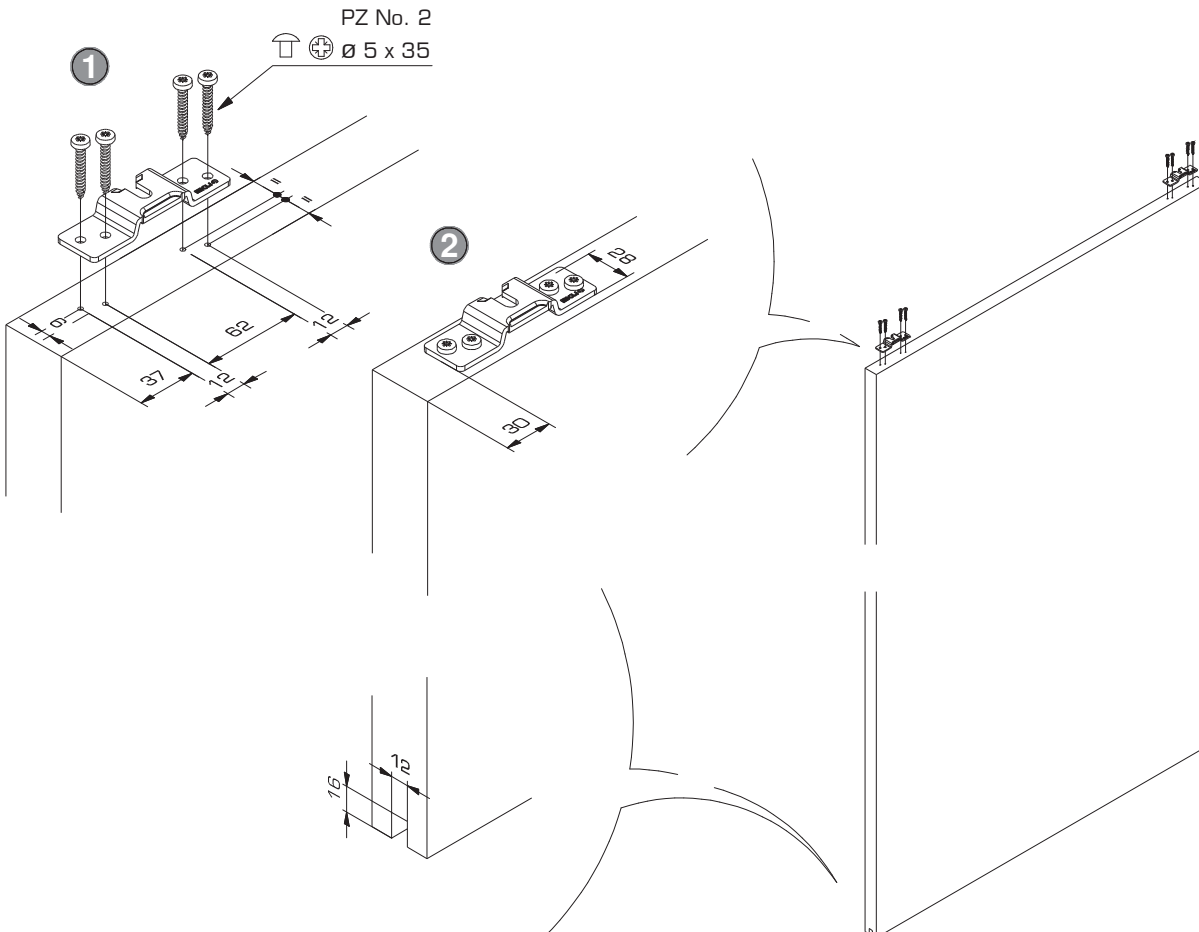

EKU PORTA® 60|100 H|HC
EKU DIVIDO® 100 H

E

F

Optional | optional | optionell
PORTA 60|100 H

G