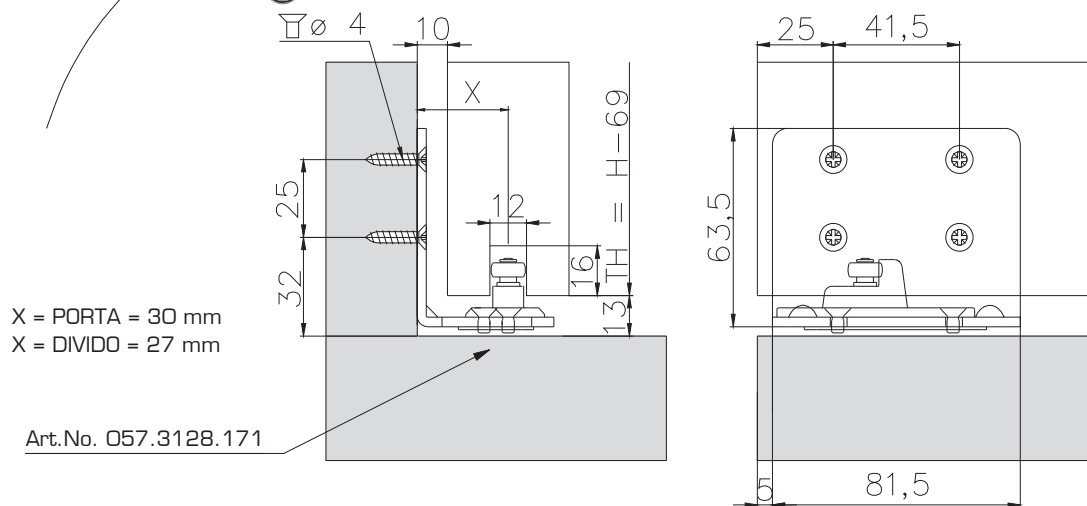

1 Optional / optional / optionnell