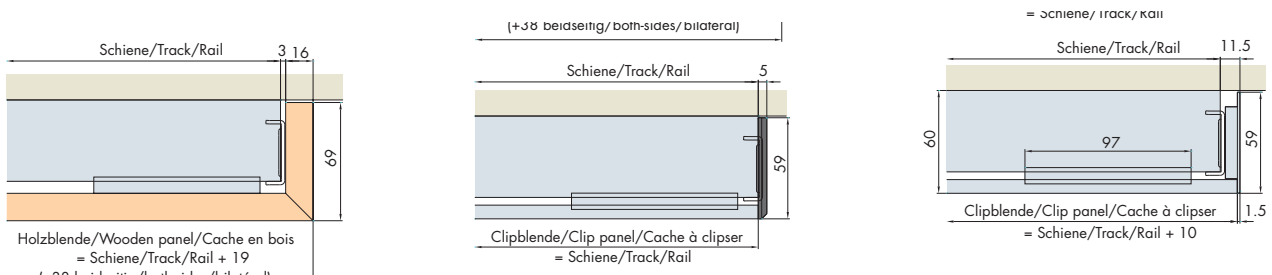

Einbaubeispiele | Mounting examples | Exemples de montage