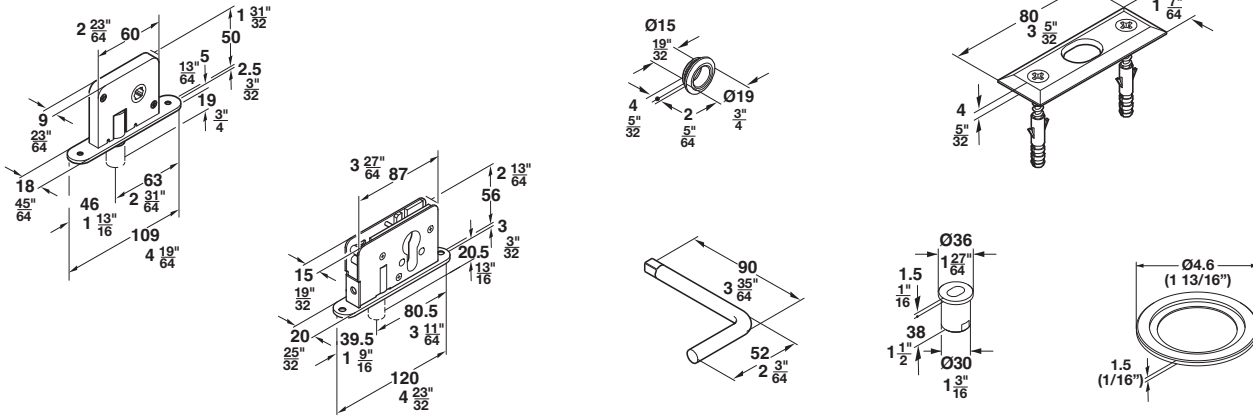

Accessories

HAWA-Deadbolt Locks

Bar Bolt Lock

	Description	Material/Finish	Item No.
	Deadbolt lock, 13 mm	steel, galvanized	943.04.080
	Deadbolt lock, 13 mm profile cylinder	steel, galvanized	943.04.081
	Slip-fit rose	brass, dull nickel-plated	943.04.091
	Key to deadbolt lock	steel, galvanized	943.04.090
	Dust proof strike with spring-loaded cover	chromium-plated, polished	946.23.920
	Rosette to dust proof strike 946.23.920		946.23.921
	Strike plate with oblong hole	steel chromium-plated, polished	946.23.910

Packing 1 pc.

Dimensional data not binding. We reserve the right to alter specifications without notice.

Dimensions in mm are exact
Inches are approximate