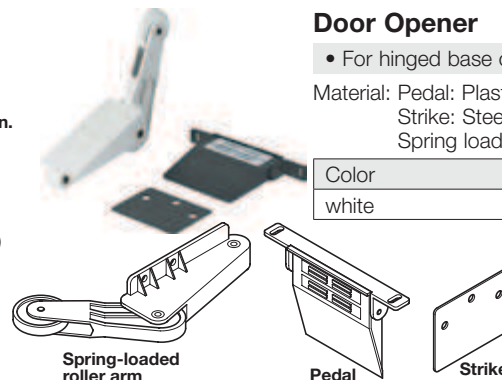

Dimensions in mm
Inches are approximate

Dimensional data not binding. We reserve the right to alter specifications without notice.