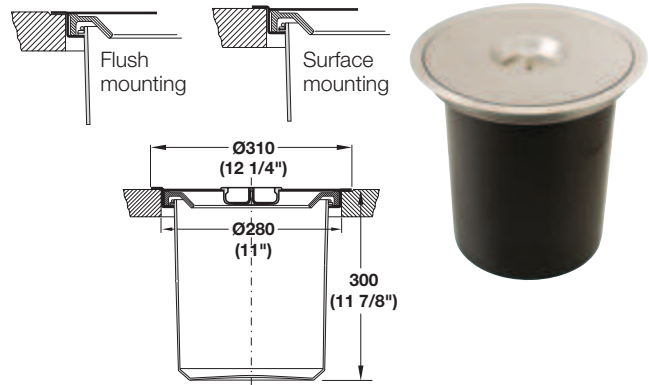

### Free Standing

Capacity: 41 liters (11 gallons)

Material: Lid: Plastic  
Housing: Steel, powder-coated

Color	Item No.
white	502.30.718

### Single Waste Bin

- For flush or surface mounting
  - With stainless steel and soft rubber ring
- Capacity: 11 liters (3 gallons)

Material: Lid: Stainless Steel  
Bin: Plastic; Color: black

Item No.
502.94.000

### Side Panel/Door Mounted

- For swing-out doors
  - Minimum frame clearance: 389 mm (15 3/8")
  - Left or right mounting
- Capacity: 18 liters (4.75 gallons)

Material: Plastic

Color	Item No.
stainless steel	502.62.014
white/light gray	502.62.710

### Side Panel/Door Mounted

- Can be mounted for left or right hand use
  - Features lid in the cabinet, as the door is opened the lid tilts automatically
  - For cabinet widths over 400 mm (15 3/4")
- Capacity: 15 liters (4 gallons)