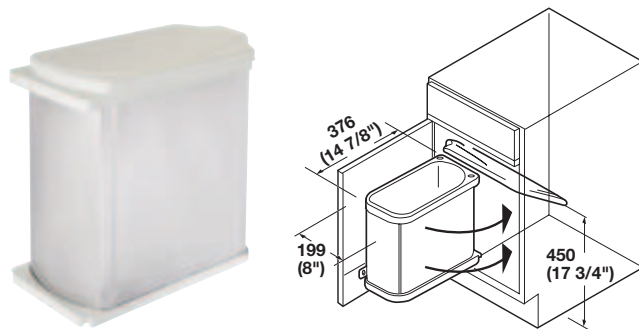

### Free Standing

Capacity: 41 liters (11 gallons)

Material: Lid: Plastic  
Housing: Steel, powder-coated

Color	Item No.
white	502.30.718

### Single Waste Bin

- For flush or surface mounting
  - With stainless steel and soft rubber ring
- Capacity: 11 liters (3 gallons)

Material: Lid: Stainless Steel  
Bin: Plastic; Color: black

Item No.
502.94.000

### Side Panel/Door Mounted

- For swing-out doors
  - Minimum frame clearance: 389 mm (15 3/8")
  - Left or right mounting
- Capacity: 18 liters (4.75 gallons)

Material: Plastic

Color	Item No.
stainless steel	502.62.014
white/light gray	502.62.710

### Side Panel/Door Mounted

- Can be mounted for left or right hand use
  - Features lid in the cabinet, as the door is opened the lid tilts automatically
  - For cabinet widths over 400 mm (15 3/4")
- Capacity: 15 liters (4 gallons)