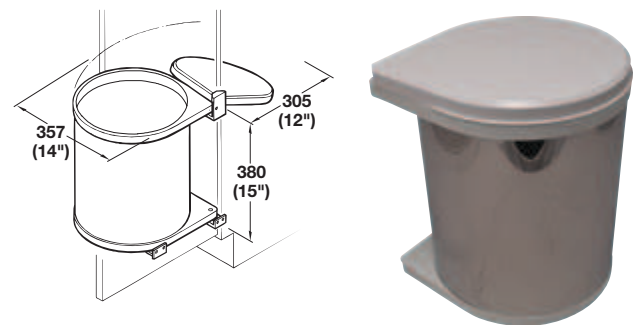

### Free Standing

Capacity: 41 liters (11 gallons)

Material: Lid: Plastic  
Housing: Steel, powder-coated

Color	Item No.
white	502.30.718

### Single Waste Bin

- For flush or surface mounting
  - With stainless steel and soft rubber ring
- Capacity: 11 liters (3 gallons)

Material: Lid: Stainless Steel  
Bin: Plastic; Color: black

Item No.
502.94.000

### Side Panel/Door Mounted

- For swing-out doors
  - Minimum frame clearance: 389 mm (15 3/8")
  - Left or right mounting
- Capacity: 18 liters (4.75 gallons)

Material: Plastic

Color	Item No.
stainless steel	502.62.014
white/light gray	502.62.710

### Side Panel/Door Mounted

- Can be mounted for left or right hand use
  - Features lid in the cabinet, as the door is opened the lid tilts automatically
  - For cabinet widths over 400 mm (15 3/4")
- Capacity: 15 liters (4 gallons)