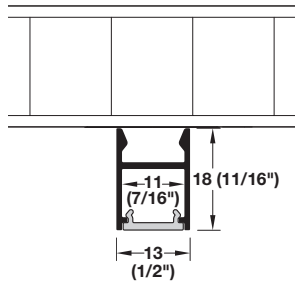

Surface mounted light bars

With linkable cable, 24 V

Profile 2103 with Loox LED 3045

- > CRI 90 light are Title 24 compliant and offer more vibrant, true color rendering than lower CRI products
- > Life time: 50,000 hours
- > Supplied ready to install
- > Optimal lengths for installing under your wall cabinets to brighten up your countertop workspace
- > Linkable to other light bars

Loox 24 V drivers see pages 131A–131B

Note

Loox lights and drivers are "Suitable for use within closet storage spaces"

Components

- > Profile: 2103 - see page 34.
- > LED strip: 3045 - see page 13.
- > Mounting brackets: see page 35.
- > Lead cable: 100 mm (4") male and female

Material/Finish: Aluminum, black; Lens: Plastic, opal

Light Color (K)	3000							
Item No.	833.70.913	833.70.914	833.70.915	833.70.916	833.70.917	833.70.918	833.70.919	833.70.920
Length	152 (6")	229 (9")	305 (12")	381 (15")	457 (18")	533 (21")	610 (24")	686 (27")
Wattage	1.0	1.7	2.9	3.2	3.9	4.6	5.8	6.1
LEDs	12	21	30	39	48	57	66	75
Item No.	833.70.921	833.70.922	833.70.923	833.70.924	833.70.925	833.70.926		
Length	762 (30")	832 (33")	915 (36")	991 (39")	1067 (42")	1143 (45")		
Wattage	7.3	7.6	8.8	9.0	10.2	10.5		
LEDs	84	93	102	111	120	129		
CRI	>90							
Supplied with	100 mm (4") male lead, 100 mm (4") female lead, mounting brackets							

Material/Finish: Aluminum, black; Lens; Plastic, opal

Light Color (K)	4000							
Item No.	833.70.927	833.70.928	833.70.929	833.70.930	833.70.931	833.70.932	833.70.933	833.70.934
Length	152 (6")	229 (9")	305 (12")	381 (15")	457 (18")	533 (21")	610 (24")	686 (27")
Wattage	1.0	1.7	2.9	3.2	3.9	4.6	5.8	6.1
LEDs	12	21	30	39	48	57	66	75
Item No.	833.70.935	833.70.936	833.70.937	833.70.938	833.70.939	833.70.940		
Length	762 (30")	832 (33")	915 (36")	991 (39")	1067 (42")	1143 (45")		
Wattage	7.3	7.6	8.8	9.0	10.2	10.5		
LEDs	84	93	102	111	120	129		
CRI	>90							
Supplied with	100 mm (4") male lead, 100 mm (4") female lead, mounting brackets							

Dimensional data not binding. Dimensions in mm, inches are approximate. We reserve the right to alter specifications without notice.