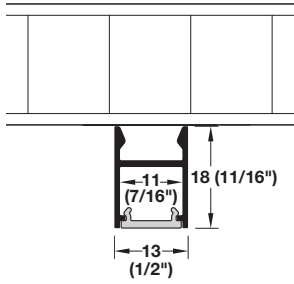

Surface mounted light bars

With linkable cable, 24 V

Profile 2103 with Loox LED 3045

- > CRI 90 light are Title 24 compliant and offer more vibrant, true color rendering than lower CRI products
- > Life time: 50,000 hours
- > Supplied ready to install
- > Optimal lengths for installing under your wall cabinets to brighten up your countertop workspace
- > Linkable to other light bars

Loox 24 V drivers see pages 131A–131B

Note

Loox lights and drivers are "Suitable for use within closet storage spaces"

Components

- > Profile: 2103 - see page 34.
- > LED strip: 3045 - see page 13.
- > Mounting brackets: see page 35.
- > Lead cable: 100 mm (4") male and female

Material/Finish: Aluminum, silver; Lens: Plastic, opal

Light Color (K)	3000							
Item No.	833.70.885	833.70.886	833.70.887	833.70.888	833.70.889	833.70.890	833.70.891	833.70.892
Length	152 (6")	229 (9")	305 (12")	381 (15")	457 (18")	533 (21")	610 (24")	686 (27")
Wattage	1.0	1.7	2.9	3.2	3.9	4.6	5.8	6.1
LEDs	12	21	30	39	48	57	66	75
Item No.	833.70.893	833.70.894	833.70.895	833.70.896	833.70.897	833.70.898		
Length	762 (30")	832 (33")	915 (36")	991 (39")	1067 (42")	1143 (45")		
Wattage	7.3	7.6	8.8	9.0	10.2	10.5		
LEDs	84	93	102	111	120	129		
CRI	>90							
Supplied with	100 mm (4") male lead, 100 mm (4") female lead, mounting brackets							

Material/Finish: Aluminum, silver; Lens: Plastic, opal

Light Color (K)	4000							
Item No.	833.70.899	833.70.900	833.70.901	833.70.902	833.70.903	833.70.904	833.70.905	833.70.906
Length	152 (6")	229 (9")	305 (12")	381 (15")	457 (18")	533 (21")	610 (24")	686 (27")
Wattage	1.0	1.7	2.9	3.2	3.9	4.6	5.8	6.1
LEDs	12	21	30	39	48	57	66	75
Item No.	833.70.907	833.70.908	833.70.909	833.70.910	833.70.911	833.70.912		
Length	762 (30")	832 (33")	915 (36")	991 (39")	1067 (42")	1143 (45")		
Wattage	7.3	7.6	8.8	9.0	10.2	10.5		
LEDs	84	93	102	111	120	129		
CRI	>90							
Supplied with	100 mm (4") male lead, 100 mm (4") female lead, mounting brackets