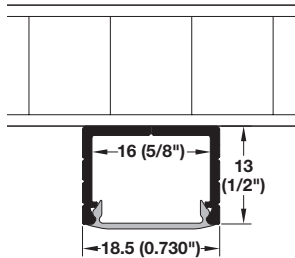

Surface mounted light bars

With linkable cable, 24 V

Profile 2191 with Loox LED 3045

- > CRI 90 light are Title 24 compliant and offer more vibrant, true color rendering than lower CRI products
- > Life time: 50,000 hours
- > Supplied ready to install
- > Optimal lengths for installing under your wall cabinets to brighten up your countertop workspace
- > Linkable to other light bars

Loox 24 V drivers see pages 131A–131B

Note

Loox lights and drivers are "Suitable for use within closet storage spaces"

Components

- > Profile: 2191 - see page 36.
- > LED strip: 3045 - see page 13.
- > Mounting brackets: see page 36.
- > Lead cable: 100 mm (4") male and female 833.89.291

Material: Aluminum, silver; Lens: Plastic, opal

Light Color (K)	3000							
Item No.	833.88.850	833.88.851	833.88.852	833.88.853	833.88.854	833.88.855	833.88.856	833.88.857
Length	152 (6")	229 (9")	305 (12")	381 (15")	457 (18")	533 (21")	610 (24")	686 (27")
Wattage	1.0	1.7	2.9	3.2	3.9	4.6	5.8	6.1
LEDs	12	21	30	39	48	57	66	75
Item No.	833.88.858	833.88.859	833.88.860	833.88.861	833.88.862	833.88.863		
Length	762 (30")	832 (33")	915 (36")	991 (39")	1067 (42")	1143 (45")		
Wattage	7.3	7.6	8.8	9.0	10.2	10.5		
LEDs	84	93	102	111	120	129		
CRI	>90							
Supplied with	100 mm (4") male lead, 100 mm (4") female lead, mounting brackets							

Material/Finish: Aluminum, silver; Lens: Plastic, opal

Light Color (K)	4000							
Item No.	833.88.864	833.88.865	833.88.866	833.88.867	833.88.868	833.88.869	833.88.870	833.88.871
Length	152 (6")	229 (9")	305 (12")	381 (15")	457 (18")	533 (21")	610 (24")	686 (27")
Wattage	1.0	1.7	2.9	3.2	3.9	4.6	5.8	6.1
LEDs	12	21	30	39	48	57	66	75
Item No.	833.88.872	833.88.873	833.88.874	833.88.875	833.88.876	833.88.877		
Length	762 (30")	832 (33")	915 (36")	991 (39")	1067 (42")	1143 (45")		
Wattage	7.3	7.6	8.8	9.0	10.2	10.5		
LEDs	84	93	102	111	120	129		
CRI	>90							
Supplied with	100 mm (4") male lead, 100 mm (4") female lead, mounting brackets							