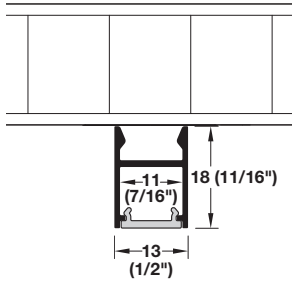

Surface mounted light bars

With cable, 24 V

Profile 2103 with Loox LED 3087 multi-white 2-wire

- > CRI 90 light are Title 24 compliant and offer more vibrant, true color rendering than lower CRI products
- > Life time: 50,000 hours
- > Supplied ready to install
- > Optimal lengths for installing under your wall cabinets to brighten up your countertop workspace
- > Linkable to other light bars

Material/Finish: Aluminum, silver; Lens: Plastic, opal

Light Color (K)	Multi-white 2700-5000		
Item No.	833.88.913	833.88.914	833.88.915
Length	1524 (60")	1676 (66")	1829 (72")
Wattage	13.9	15.4	16.8
LEDs	174	192	210
Item No.	833.88.916	833.88.917	833.88.918
Length	1981 (78")	2134 (84")	2286 (90")
Wattage	18.2	19.7	21.1
LEDs	228	246	264
CRI	>90		
Supplied with	2 m (78 3/8") lead, mounting brackets		

Material/Finish: Aluminum, black; Lens: Plastic, opal

Light Color (K)	Multi-white 2700-5000		
Item No.	833.88.932	833.88.933	833.88.934
Length	1524 (60")	1676 (66")	1829 (72")
Wattage	13.9	15.4	16.8
LEDs	174	192	210
Item No.	833.88.935	833.88.936	833.88.937
Length	1981 (78")	2134 (84")	2286 (90")
Wattage	18.2	19.7	21.1
LEDs	228	246	264
CRI	>90		
Supplied with	2 m (78 3/8") lead, mounting brackets		

Dimensional data not binding. Dimensions in mm, inches are approximate. We reserve the right to alter specifications without notice.