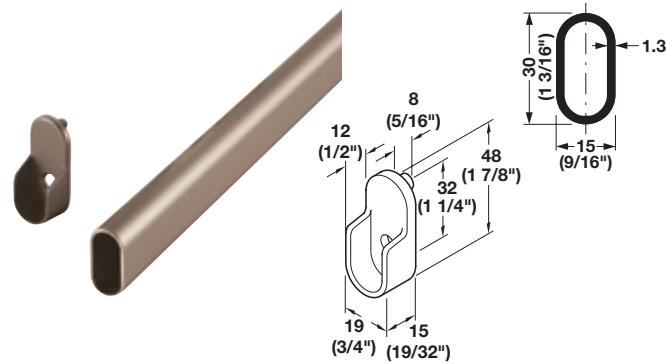

**Service+**

**Tubes and Supports**

→ **Oval Wardrobe Tube with Supports**

> Material: Steel; Finish: chrome-plated

Length	Item No.
451 (17 3/4")	801.13.245
603 (23 3/4")	801.13.246
756 (29 3/4")	801.13.247
908 (35 3/4")	801.13.248
1217 (47 15/16")	801.13.244

**Supplied With**  
 Tube  
 Supports

→ **Oval Wardrobe Tube with Supports**

> Material: Aluminum

Length	matt aluminum	matt nickel	black
451 (17 3/4")	801.13.385	801.13.685	801.13.365
603 (23 3/4")	801.13.386	801.13.686	801.13.366
756 (29 3/4")	801.13.387	801.13.687	801.13.367
908 (35 3/4")	801.13.388	801.13.688	801.13.368
1217 (47 15/16")	801.13.384	801.13.684	801.13.369

**Supplied With**  
 Tube  
 Supports

Dimensional data not binding. Dimensions in mm, inches are approximate. We reserve the right to alter specifications without notice.