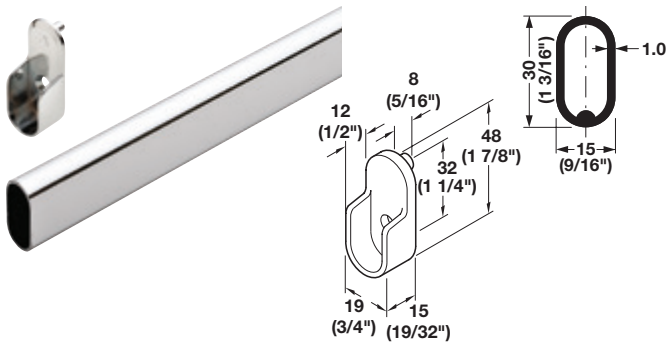

**Service+**

**Tubes and Supports**

→ **Oval Wardrobe Tube with Supports**

> Material: Steel; Finish: chrome-plated

Length	Item No.
451 (17 3/4")	801.13.245
603 (23 3/4")	801.13.246
756 (29 3/4")	801.13.247
908 (35 3/4")	801.13.248
1217 (47 15/16")	801.13.244

**Supplied With**  
 Tube  
 Supports

→ **Oval Wardrobe Tube with Supports**

> Material: Aluminum

Length	matt aluminum	matt nickel	black
451 (17 3/4")	801.13.385	801.13.685	801.13.365
603 (23 3/4")	801.13.386	801.13.686	801.13.366
756 (29 3/4")	801.13.387	801.13.687	801.13.367
908 (35 3/4")	801.13.388	801.13.688	801.13.368
1217 (47 15/16")	801.13.384	801.13.684	801.13.369

**Supplied With**  
 Tube  
 Supports

Dimensional data not binding. Dimensions in mm, inches are approximate. We reserve the right to alter specifications without notice.