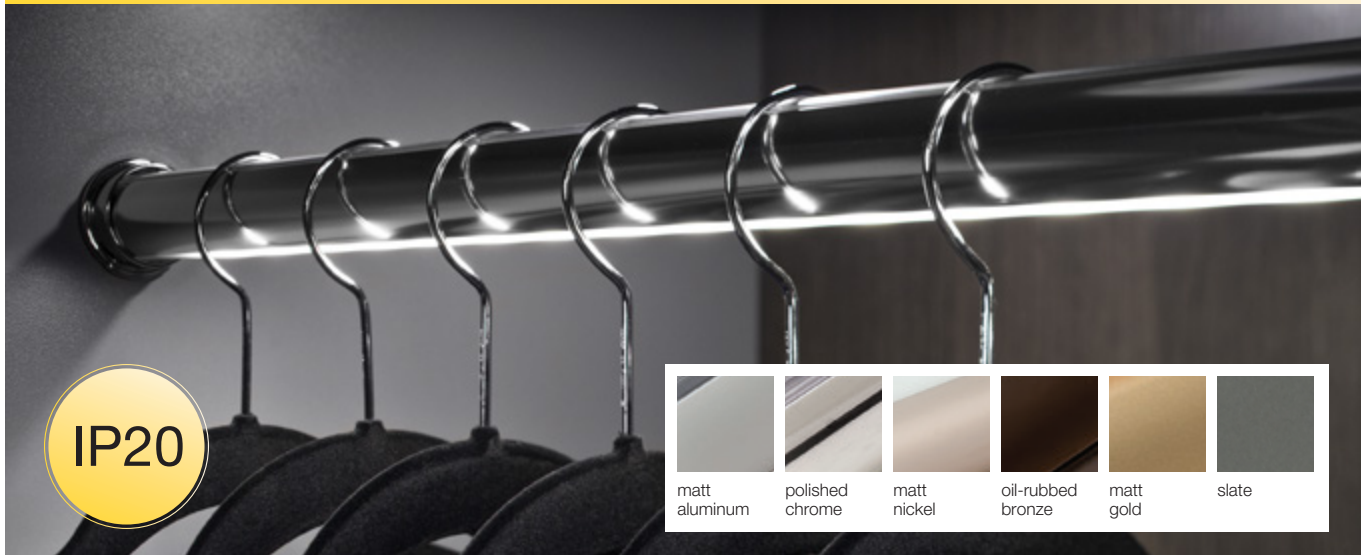

Lighted wardrobe tubes

Elite wardrobe tubes, 6 finishes, 12 V

ILLUMINATING

EXTENDING

SWITCHING

NETWORKING

DISTRIBUTING

SUPPLYING

Profile 5111 with Loox LED 2065

- > CRI 90 lights are Title 24 compliant
- > CRI 90 lights offer more vibrant, true color rendering than lower CRI products
- > A great way to brighten up your closet space
- > 2 color temperatures available
- > 6 finishes to choose from
- > Comes ready to install
- > Tube is cut 6 mm (1/4") shorter than nominal size to allow room for end caps and driver cable exit
- > Degree of protection: IP20

3000 K		4000 K		120°	
1090 lx	1120 lx		250 mm	(9 13/16")	
455 lx	460 lx		500 mm	(19 11/16")	
245 lx	260 lx		750 mm	(29 1/2")	
150 lx	155 lx		1000 mm	(39 3/8")	

Light Color (K)	3000 (warm white)				4000 (cool white)			
	833.96.020	833.96.021	833.96.022	833.96.023	833.96.024	833.96.025	833.96.026	833.96.027
Matt aluminum	833.96.020	833.96.021	833.96.022	833.96.023	833.96.024	833.96.025	833.96.026	833.96.027
Polished chrome	833.96.028	833.96.029	833.96.030	833.96.031	833.96.032	833.96.033	833.96.034	833.96.035
Matt nickel	833.96.036	833.96.037	833.96.038	833.96.039	833.96.040	833.96.041	833.96.042	833.96.043
Oil-rubbed bronze	833.96.044	833.96.045	833.96.046	833.96.047	833.96.048	833.96.049	833.96.050	833.96.051
Matt gold	833.96.052	833.96.053	833.96.054	833.96.055	833.96.056	833.96.057	833.96.058	833.96.059
Slate	833.96.060	833.96.061	833.96.062	833.96.063	833.96.064	833.96.065	833.96.066	833.96.067
Length	457 (18")	610 (24")	762 (30")	915 (36")	457 (18")	610 (24")	762 (30")	915 (36")
Wattage	2.2	2.9	3.7	4.4	2.2	2.9	3.7	4.4
Lumen	213	283	354	425	224	299	373	448
CRI	90*							
Material	Aluminum							
Supplied with	Tube, lens, Loox5 2065 flexible strip light, 2000 mm (78 3/4") driver cable, 2 end caps							