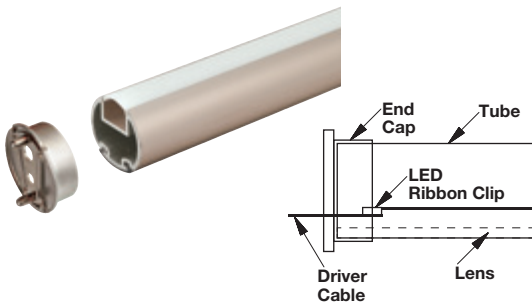

Profile 5111 with Loox LED 2065

- > CRI 90 lights are Title 24 compliant
- > CRI 90 lights offer more vibrant, true color rendering than lower CRI products
- > A great way to brighten up your closet space
- > 2 color temperatures available
- > 6 finishes to choose from
- > Comes ready to install
- > Tube is cut 6 mm (1/4") shorter than nominal size to allow room for end caps and driver cable exit
- > Degree of protection: IP20

Note
Position cable around and out of tube between lens and end cap or through end cap exit hole.
Loox lights and drivers are "Suitable for use within closet storage spaces"

5 12V Loox5 12 V driver see page 130

3000 K		4000 K		120°	
1090 lx	1120 lx		250 mm	(9 13/16")	
455 lx	460 lx		500 mm	(19 11/16")	
245 lx	260 lx		750 mm	(29 1/2")	
150 lx	155 lx		1000 mm	(39 3/8")	

Light Color (K)	3000 (warm white)				4000 (cool white)			
	833.96.020	833.96.021	833.96.022	833.96.023	833.96.024	833.96.025	833.96.026	833.96.027
Matt aluminum	833.96.020	833.96.021	833.96.022	833.96.023	833.96.024	833.96.025	833.96.026	833.96.027
Polished chrome	833.96.028	833.96.029	833.96.030	833.96.031	833.96.032	833.96.033	833.96.034	833.96.035
Matt nickel	833.96.036	833.96.037	833.96.038	833.96.039	833.96.040	833.96.041	833.96.042	833.96.043
Oil-rubbed bronze	833.96.044	833.96.045	833.96.046	833.96.047	833.96.048	833.96.049	833.96.050	833.96.051
Matt gold	833.96.052	833.96.053	833.96.054	833.96.055	833.96.056	833.96.057	833.96.058	833.96.059
Slate	833.96.060	833.96.061	833.96.062	833.96.063	833.96.064	833.96.065	833.96.066	833.96.067
Length	457 (18")	610 (24")	762 (30")	915 (36")	457 (18")	610 (24")	762 (30")	915 (36")
Wattage	2.2	2.9	3.7	4.4	2.2	2.9	3.7	4.4
Lumen	213	283	354	425	224	299	373	448
CRI	90*							
Material	Aluminum							
Supplied with	Tube, lens, Loox5 2065 flexible strip light, 2000 mm (78 3/4") driver cable, 2 end caps							