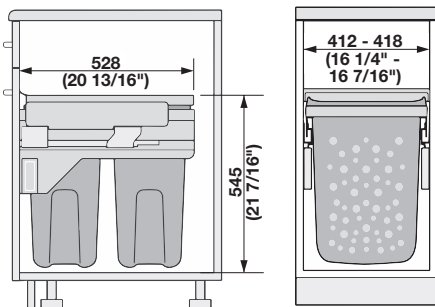

Hailo Laundry Hamper

- > Sidewall mounted with over extension soft close slides
- > Supplied with a lid that can be used for storage or to contain odors
- > Weight capacity: 100 lbs.
- > Material: Steel; Hampers: Plastic; Lid: Steel  
Finish: Frame/Hamper: white/white/light blue

*soft&silent*)))

→ Laundry Hamper 45

- > For 450 mm (17 11/16") wide base cabinets
- > Capacity: 2 x 35 qts. (70 qts.)
- > W x H x D: 412-418 x 545 x 528 mm  
(16 1/4"-16 7/16" x 21 7/16" x 20 13/16")

**Item No.**  
502.72.722

**Supplied With**  
2 Hampers, Built-in Lid

→ Laundry Hamper 45 - Short

- > For 450 mm (17 11/16") wide base cabinets
- > Capacity: Hamper - 35 qts., Bin - 12 qts.
- > W x H x D: 418 x 545 x 447.5 mm  
(16 7/16" x 21 7/16" x 17 5/8")

**Item No.**  
502.72.701

**Supplied With**  
Hamper, Bin, Built-in Lid

→ Laundry Hamper 60

- > For 600 mm (23 5/8") wide base cabinets
- > Capacity: 2 x 35 qts. (70 qts.)
- > W x H x D: 562-568 x 545 x 448 mm  
(22 1/8"-22 3/8" x 21 7/16" x 17 5/8")