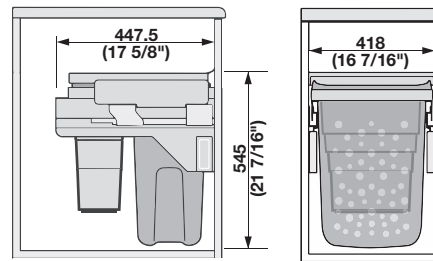

Hailo Laundry Hamper

- > Sidewall mounted with over extension soft close slides
- > Supplied with a lid that can be used for storage or to contain odors
- > Weight capacity: 100 lbs.
- > Material: Steel; Hampers: Plastic; Lid: Steel  
Finish: Frame/Hamper: white/white/light blue

*soft&silent*)))

→ Laundry Hamper 45

- > For 450 mm (17 11/16") wide base cabinets
- > Capacity: 2 x 35 qts. (70 qts.)
- > W x H x D: 412-418 x 545 x 528 mm  
(16 1/4"-16 7/16" x 21 7/16" x 20 13/16")

**Item No.**  
502.72.722

**Supplied With**  
2 Hampers, Built-in Lid

→ Laundry Hamper 45 - Short

- > For 450 mm (17 11/16") wide base cabinets
- > Capacity: Hamper - 35 qts., Bin - 12 qts.
- > W x H x D: 418 x 545 x 447.5 mm  
(16 7/16" x 21 7/16" x 17 5/8")

**Item No.**  
502.72.701

**Supplied With**  
Hamper, Bin, Built-in Lid

→ Laundry Hamper 60

- > For 600 mm (23 5/8") wide base cabinets
- > Capacity: 2 x 35 qts. (70 qts.)
- > W x H x D: 562-568 x 545 x 448 mm  
(22 1/8"-22 3/8" x 21 7/16" x 17 5/8")