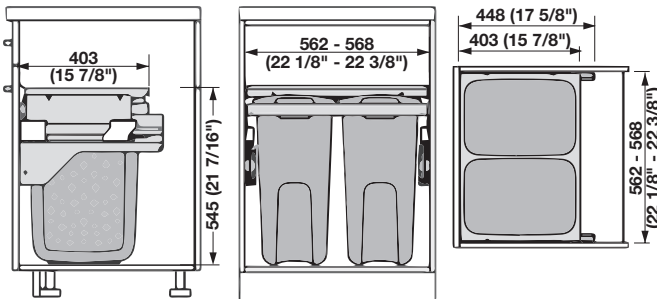

*soft&silent*)))

→ Laundry Hamper 45

- > For 450 mm (17 11/16") wide base cabinets
- > Capacity: 2 x 35 qts. (70 qts.)
- > W x H x D: 412-418 x 545 x 528 mm  
(16 1/4"-16 7/16" x 21 7/16" x 20 13/16")

**Item No.**  
502.72.722

**Supplied With**  
2 Hampers, Built-in Lid

→ Laundry Hamper 45 - Short

- > For 450 mm (17 11/16") wide base cabinets
- > Capacity: Hamper - 35 qts., Bin - 12 qts.
- > W x H x D: 418 x 545 x 447.5 mm  
(16 7/16" x 21 7/16" x 17 5/8")

**Item No.**  
502.72.701

**Supplied With**  
Hamper, Bin, Built-in Lid

→ Laundry Hamper 60

- > For 600 mm (23 5/8") wide base cabinets
- > Capacity: 2 x 35 qts. (70 qts.)
- > W x H x D: 562-568 x 545 x 448 mm  
(22 1/8"-22 3/8" x 21 7/16" x 17 5/8")

**Item No.**  
502.72.705

**Supplied With**  
2 Hampers, Built-in Lid

→ Replacement Hampers

- > Capacity: 35 qts.
- > Material: Plastic

Color	Item No.
white	502.72.990
blue	502.72.993

Dimensional data not binding. Dimensions in mm, inches are approximate. We reserve the right to alter specifications without notice.