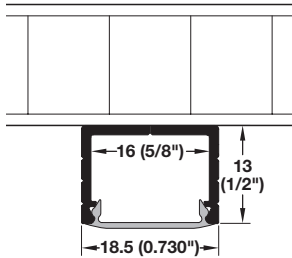

# Surface mounted light bars

With inline dimmer switch, 12 V, linkable

## Profile 2191 with Loox LED 2068

Inline dimmer switch

3000 K	4000 K	120°	
2250 lx	2300 lx		250 mm (9 13/16")
940 lx	950 lx		500 mm (19 11/16")
505 lx	510 lx		750 mm (29 1/2")
310 lx	320 lx		1000 mm (39 3/8")

### Components

- > Profile: 2191 - see page 36.
- > LED strip: 2068 - see page 10.
- > Mounting brackets: see page 36.
- > Inline touch dimmer: 833.95.751

Light Color (K)	3000 (warm white)				4000 (cool white)			
	101				104			
Lumen per watt	101				104			
Item No.	833.88.733	833.88.730	833.88.732	833.88.731	833.88.734	833.88.740	833.88.737	833.88.735
Length	229 (9")	381 (15")	457 (18")	533 (21")	229 (9")	381 (15")	457 (18")	533 (21")
Wattage	1.4	2.9	3.6	4.3	1.4	2.9	3.6	4.3
LEDs	18	36	45	54	18	36	45	54
Lumen	146	291	364	437	150	300	375	450
Item No.	833.88.729	833.88.739	833.88.738	–	833.88.736	833.88.741	833.88.742	–
Length	686 (27")	832 (33")	1143 (45")	–	686 (27")	832 (33")	1143 (45")	–
Wattage	5.8	6.5	10.1	–	5.8	7.2	10.1	–
LEDs	72	81	126	–	72	90	126	–
Lumen	582	655	1019	–	582	750	1050	–
Material	Aluminum; Lens: Plastic, opal							
Supplied with	2000 mm (78 3/4") driver connection cable with integrated switch, 100 mm (4") female mini driver cable, mounting brackets							