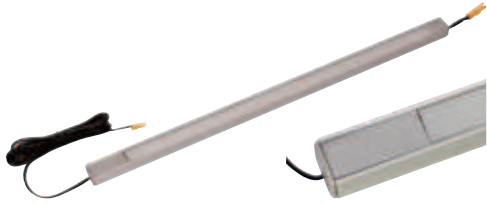

# Surface mounted light bars

With inline dimmer switch, 12 V, linkable

## Profile 2191 with Loox LED 2068

Inline dimmer switch

3000 K	4000 K	120°	
2250 lx	2300 lx		250 mm (9 13/16")
940 lx	950 lx		500 mm (19 11/16")
505 lx	510 lx		750 mm (29 1/2")
310 lx	320 lx		1000 mm (39 3/8")

- > CRI 90 lights are Title 24 compliant
- > Life time: 30,000 hours
- > Supplied ready to install
- > Optimal lengths for installing under your wall cabinets to brighten up your countertop workspace
- > Linkable to other light bars see page 71

### Components

- > Profile: 2191 - see page 36.
- > LED strip: 2068 - see page 10.
- > Mounting brackets: see page 36.
- > Inline touch dimmer: 833.95.751

Light Color (K)	3000 (warm white)				4000 (cool white)			
	101				104			
Lumen per watt	101				104			
Item No.	833.88.733	833.88.730	833.88.732	833.88.731	833.88.734	833.88.740	833.88.737	833.88.735
Length	229 (9")	381 (15")	457 (18")	533 (21")	229 (9")	381 (15")	457 (18")	533 (21")
Wattage	1.4	2.9	3.6	4.3	1.4	2.9	3.6	4.3
LEDs	18	36	45	54	18	36	45	54
Lumen	146	291	364	437	150	300	375	450
Item No.	833.88.729	833.88.739	833.88.738	–	833.88.736	833.88.741	833.88.742	–
Length	686 (27")	832 (33")	1143 (45")	–	686 (27")	832 (33")	1143 (45")	–
Wattage	5.8	6.5	10.1	–	5.8	7.2	10.1	–
LEDs	72	81	126	–	72	90	126	–
Lumen	582	655	1019	–	582	750	1050	–
Material	Aluminum; Lens: Plastic, opal							
Supplied with	2000 mm (78 3/4") driver connection cable with integrated switch, 100 mm (4") female mini driver cable, mounting brackets							