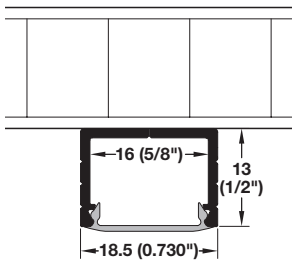

Surface mounted light bars

With linkable cable, 12 V

Profile 2191 with Loox LED 2068

- > CRI 90 lights are Title 24 compliant
- > CRI 90 lights offer more vibrant, true color rendering than lower CRI products
- > Life time: 30,000 hours
- > Supplied ready to install
- > Optimal lengths for installing under your wall cabinets to brighten up your countertop workspace
- > Linkable to other light bars see page 70

5 12 V Loox5 12 V driver see page 130

Note
Loox lights and drivers are "Suitable for use within closet storage spaces"

Components

- > Profile: 2191 - see page 36.
- > LED strip: 2068 - see page 10.
- > Mounting brackets: see page 36.
- > Lead cables: 100 mm (4") male and female

3000 K	4000 K	120°	
2250 lx	2300 lx		250 mm (9 13/16")
940 lx	950 lx		500 mm (19 11/16")
505 lx	510 lx		750 mm (29 1/2")
310 lx	320 lx		1000 mm (39 3/8")

Light Color (K)	3000 (warm white)				4000 (cool white)			
	101				104			
Lumen per watt	101				104			
Item No.	833.88.700	833.88.701	833.88.702	833.88.703	833.88.714	833.88.715	833.88.716	833.88.717
Length	152 (6")	229 (9")	305 (12")	381 (15")	152 (6")	229 (9")	305 (12")	381 (15")
Wattage	1.0	1.7	2.4	3.1	1.0	1.7	2.4	3.1
LEDs	12	21	30	39	12	21	30	39
Lumen	97	170	243	315	100	175	250	325
Item No.	833.88.704	833.88.705	833.88.706	833.88.707	833.88.718	833.88.719	833.88.720	833.88.721
Length	457 (18")	533 (21")	610 (24")	686 (27")	457 (18")	533 (21")	610 (24")	686 (27")
Wattage	3.8	4.6	5.3	6.0	3.8	4.6	5.3	6.0
LEDs	48	57	66	75	48	57	66	75
Lumen	388	461	534	606	400	475	550	625
Item No.	833.88.708	833.88.709	833.88.710	833.88.711	833.88.722	833.88.723	833.88.724	833.88.725
Length	762 (30")	832 (33")	915 (36")	991 (39")	762 (30")	832 (33")	915 (36")	991 (39")
Wattage	6.7	7.4	8.2	8.9	6.7	7.4	8.2	8.9
LEDs	84	93	102	111	84	93	102	111
Lumen	679	752	825	897	700	775	850	925
Item No.	833.88.712		833.88.713		833.88.726		833.88.727	
Length	1067 (42")		1143 (45")		1067 (42")		1143 (45")	
Wattage	9.6		10.3		9.6		10.3	
LEDs	120		129		120		129	
Lumen	970		1043		1000		1075	
CRI	90*							
Material	Aluminum; Lens: Plastic, opal							
Supplied with	100 mm (4") male mini driver cable, 100 mm (4") female mini driver cable, mounting brackets							

Dimensional data not binding. Dimensions in mm, inches are approximate. We reserve the right to alter specifications without notice.