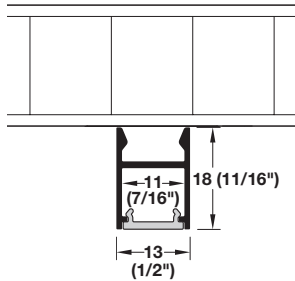

Surface mounted light bars

With linkable cable, 12 V

ILLUMINATING

EXTENDING

SWITCHING

NETWORKING

DISTRIBUTING

SUPPLYING

Profile 2103 with Loox LED 2068

- > CRI 90 lights are Title 24 compliant
- > CRI 90 lights offer more vibrant, true color rendering than lower CRI products
- > Life time: 30,000 hours
- > Supplied ready to install
- > Optimal lengths for installing under your wall cabinets to brighten up your countertop workspace
- > Linkable to other light bars see page 72

5 12V Loox5 12 V driver see page 130

Note
Loox lights and drivers are "Suitable for use within closet storage spaces"

3000 K	4000 K	120°		
2250 lx	2300 lx		250 mm	(9 13/16")
940 lx	950 lx		500 mm	(19 11/16")
505 lx	510 lx		750 mm	(29 1/2")
310 lx	320 lx		1000 mm	(39 3/8")

1. **Components**
2. > Profile: 2103 - see page 34.
   - > LED strip: 2068 - see page 10.
   - > Mounting brackets: see page 36.
   - > Lead cables: 100 mm (4") male and female

Light Color (K)	3000 (warm white)				4000 (cool white)			
	101				104			
Lumen per watt	101				104			
Item No.	833.70.818	833.70.819	833.70.820	833.70.821	833.70.832	833.70.833	833.70.834	833.70.835
Length	152 (6")	229 (9")	305 (12")	381 (15")	152 (6")	229 (9")	305 (12")	381 (15")
Wattage	1.0	1.7	2.4	3.1	1.0	1.7	2.4	3.1
LEDs	12	21	30	39	12	21	30	39
Lumen	97	170	243	315	100	175	250	325
Item No.	833.70.822	833.70.823	833.70.824	833.70.825	833.70.836	833.70.837	833.70.838	833.70.839
Length	457 (18")	533 (21")	610 (24")	686 (27")	457 (18")	533 (21")	610 (24")	686 (27")
Wattage	3.8	4.6	5.3	6.0	3.8	4.6	5.3	6.0
LEDs	48	57	66	75	48	57	66	75
Lumen	388	461	534	606	400	475	550	625
Item No.	833.70.826	833.70.827	833.70.828	833.70.829	833.70.840	833.70.841	833.70.842	833.70.843
Length	762 (30")	832 (33")	915 (36")	991 (39")	762 (30")	832 (33")	915 (36")	991 (39")
Wattage	6.7	7.4	8.2	8.9	6.7	7.4	8.2	8.9
LEDs	84	93	102	111	84	93	102	111
Lumen	679	752	825	897	700	775	850	925
Item No.	833.70.830		833.70.831		833.70.844		833.70.845	
Length	1067 (42")		1143 (45")		1067 (42")		1143 (45")	
Wattage	9.6		10.3		9.6		10.3	
LEDs	120		129		120		129	
Lumen	970		1043		1000		1075	
CRI	90*							
Material	Aluminum; Lens: Plastic, opal							
Supplied with	100 mm (4") male mini driver cable, 100 mm (4") female mini driver cable, mounting brackets							

Dimensional data not binding. Dimensions in mm, inches are approximate. We reserve the right to alter specifications without notice.