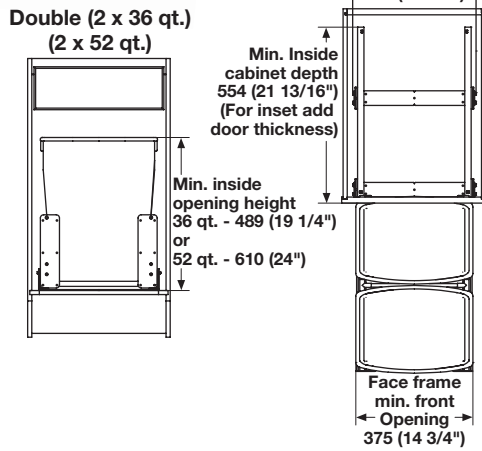

Service+

Häfele MX Pull-Out Bottom Mount

→ Double Bin Units

→ Single Bin

- > Minimum opening width: Face frame – 375 mm (14 3/4")  
Frameless – 394 mm (15 1/2")  
With door brackets reversed for full overlay 5 piece doors – 413 mm (16 1/4")
- > Minimum height of opening: 36 and 52 qts. – 489 mm (19 1/4")  
52 qts. – 610 mm (24")
- > Minimum inside depth: 554 mm (21 13/16")
- > Material: Steel; Bottom & Back: Melamine; Bin: Plastic

- > Minimum opening width: Face frame – 305 mm (12")  
Frameless – 324 mm (12 3/4")  
With door brackets reversed for full overlay 5 piece doors – 343 mm (13 1/2")
- > Minimum height of opening: 489 mm (19 1/4")
- > Minimum inside depth: 360 mm (14 3/16")
- > Capacity: 36 quarts
- > Material: Steel; Bottom & Back: Melamine; Bin: Plastic

Frame	Bottom & back	Bin	2 x 36 qts.	2 x 52 qts.
white	white	white	503.15.722	503.15.724
anthracite	black	gray	503.15.222	503.15.224
champagne	maple	champagne	503.15.822	503.15.824

**Supplied With**  
Mounting screws  
Mounting instructions

Dimensional data not binding. Dimensions in mm, inches are approximate. We reserve the right to alter specifications without notice.