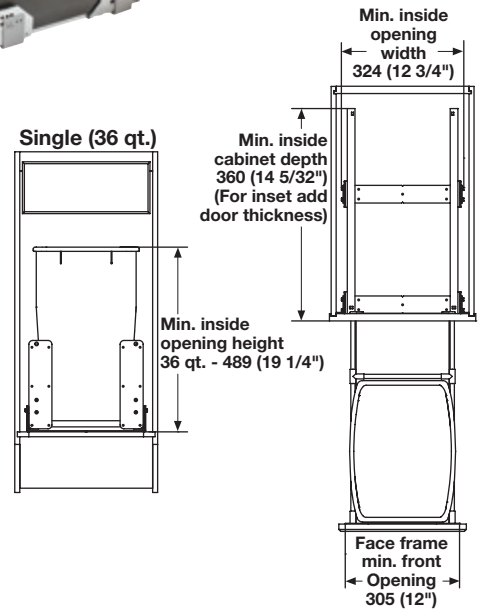

Service+

Häfele MX Pull-Out Bottom Mount

→ Double Bin Units

→ Single Bin

- > Minimum opening width: Face frame – 375 mm (14 3/4")  
Frameless – 394 mm (15 1/2")  
With door brackets reversed for full overlay 5 piece doors – 413 mm (16 1/4")
- > Minimum height of opening: 36 and 52 qts. – 489 mm (19 1/4")  
52 qts. – 610 mm (24")
- > Minimum inside depth: 554 mm (21 13/16")
- > Material: Steel; Bottom & Back: Melamine; Bin: Plastic

- > Minimum opening width: Face frame – 305 mm (12")  
Frameless – 324 mm (12 3/4")  
With door brackets reversed for full overlay 5 piece doors – 343 mm (13 1/2")
- > Minimum height of opening: 489 mm (19 1/4")
- > Minimum inside depth: 360 mm (14 3/16")
- > Capacity: 36 quarts
- > Material: Steel; Bottom & Back: Melamine; Bin: Plastic

Frame	Bottom & back	Bin	2 x 36 qts.	2 x 52 qts.
white	white	white	503.15.722	503.15.724
anthracite	black	gray	503.15.222	503.15.224
champagne	maple	champagne	503.15.822	503.15.824

**Supplied With**  
Mounting screws  
Mounting instructions

Dimensional data not binding. Dimensions in mm, inches are approximate. We reserve the right to alter specifications without notice.