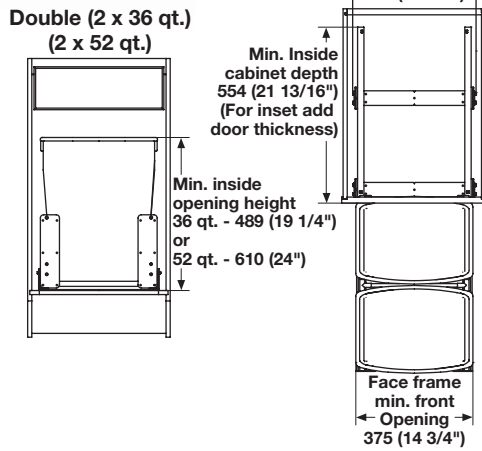

Service+

Häfele MX Pull-Out Bottom Mount

→ Double Bin Units

→ Single Bin

- > Minimum opening width: Face frame – 375 mm (14 3/4")
Frameless – 394 mm (15 1/2")
With door brackets reversed for full overlay 5 piece doors – 413 mm (16 1/4")
- > Minimum height of opening: 36 and 52 qts. – 489 mm (19 1/4")
52 qts. – 610 mm (24")
- > Minimum inside depth: 554 mm (21 13/16")
- > Material: Steel; Bottom & Back: Melamine; Bin: Plastic

- > Minimum opening width: Face frame – 305 mm (12")
Frameless – 324 mm (12 3/4")
With door brackets reversed for full overlay 5 piece doors – 343 mm (13 1/2")
- > Minimum height of opening: 489 mm (19 1/4")
- > Minimum inside depth: 360 mm (14 3/16")
- > Capacity: 36 quarts
- > Material: Steel; Bottom & Back: Melamine; Bin: Plastic

Frame	Bottom & back	Bin	2 x 36 qts.	2 x 52 qts.
white	white	white	503.15.722	503.15.724
anthracite	black	gray	503.15.222	503.15.224
champagne	maple	champagne	503.15.822	503.15.824

Supplied With
Mounting screws
Mounting instructions

Dimensional data not binding. Dimensions in mm, inches are approximate. We reserve the right to alter specifications without notice.