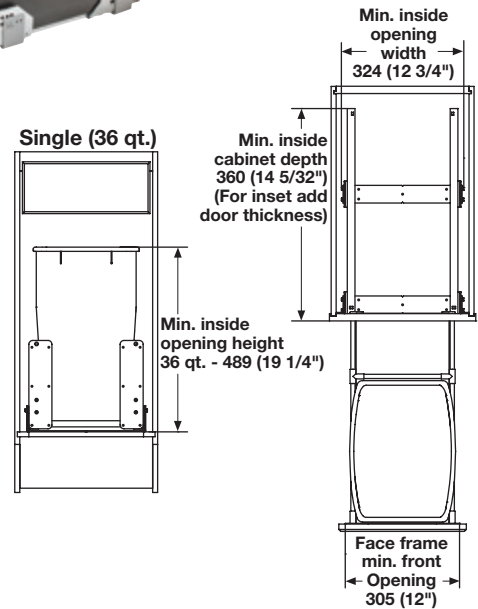

Service+

Häfele MX Pull-Out Bottom Mount

→ Double Bin Units

→ Single Bin

- > Minimum opening width: Face frame – 375 mm (14 3/4")
Frameless – 394 mm (15 1/2")
With door brackets reversed for full overlay 5 piece doors – 413 mm (16 1/4")
- > Minimum height of opening: 36 and 52 qts. – 489 mm (19 1/4")
52 qts. – 610 mm (24")
- > Minimum inside depth: 554 mm (21 13/16")
- > Material: Steel; Bottom & Back: Melamine; Bin: Plastic

- > Minimum opening width: Face frame – 305 mm (12")
Frameless – 324 mm (12 3/4")
With door brackets reversed for full overlay 5 piece doors – 343 mm (13 1/2")
- > Minimum height of opening: 489 mm (19 1/4")
- > Minimum inside depth: 360 mm (14 3/16")
- > Capacity: 36 quarts
- > Material: Steel; Bottom & Back: Melamine; Bin: Plastic

Frame	Bottom & back	Bin	2 x 36 qts.	2 x 52 qts.
white	white	white	503.15.722	503.15.724
anthracite	black	gray	503.15.222	503.15.224
champagne	maple	champagne	503.15.822	503.15.824

Supplied With
Mounting screws
Mounting instructions

Dimensional data not binding. Dimensions in mm, inches are approximate. We reserve the right to alter specifications without notice.