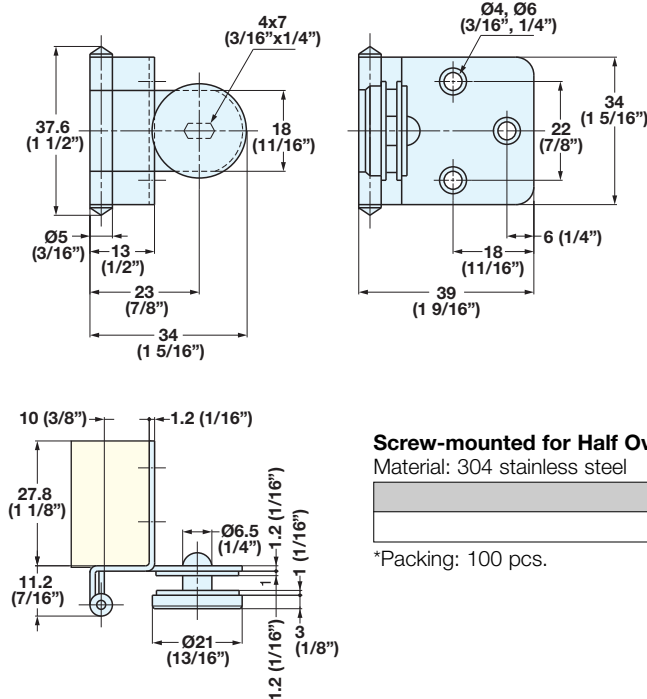

Hinges

304 Stainless Steel Hinges for Lightweight Glass Doors

- Glass thickness 4-6 mm
- Max. door size: (W x H) 450 mm (17 11/16") x 700 mm (27 9/16")
- Max. door weight: **4 kg** (8.8 lbs.)/pair
- Requires 7 mm drill hole in glass

Glass Thickness	A
4 (5/32")	19
5 (13/16")	18
6 (15/64")	17

Screw-mounted for Inset Doors

Material: 304 stainless steel

Item No.
361.46.010

*Packing: 150 pcs.

Screw-mounted for Half Overlay Doors

Material: 304 stainless steel