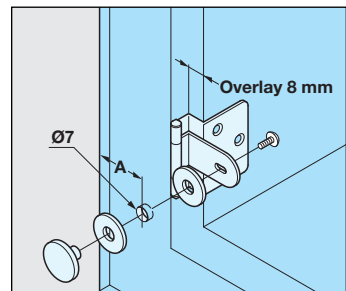

Hinges

304 Stainless Steel Hinges for Lightweight Glass Doors

- Glass thickness 4-6 mm
- Max. door size: (W x H) 450 mm (17 11/16") x 700 mm (27 9/16")
- Max. door weight: **4 kg** (8.8 lbs.)/pair
- Requires 7 mm drill hole in glass

Glass Thickness	A
4 (5/32")	19
5 (13/16")	18
6 (15/64")	17

Screw-mounted for Inset Doors

Material: 304 stainless steel

Item No.
361.46.010

*Packing: 150 pcs.

Screw-mounted for Half Overlay Doors

Material: 304 stainless steel