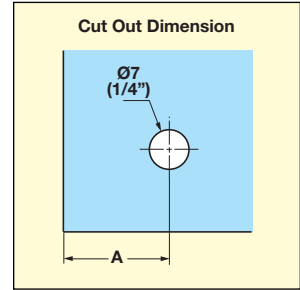

Hinges

304 Stainless Steel Hinges for Lightweight Glass Doors

- Glass thickness 4-6 mm
- Max. door size: (W x H) 450 mm (17 11/16") x 700 mm (27 9/16")
- Max. door weight: **4 kg** (8.8 lbs.)/pair
- Requires 7 mm drill hole in glass

Glass Thickness	A
4 (5/32")	19
5 (13/16")	18
6 (15/64")	17

Screw-mounted for Inset Doors

Material: 304 stainless steel

Item No.
361.46.010

*Packing: 150 pcs.

Screw-mounted for Half Overlay Doors

Material: 304 stainless steel