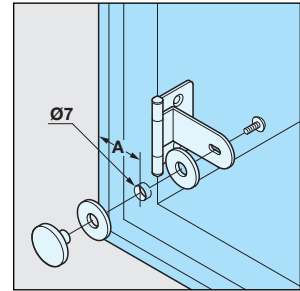

Hinges

304 Stainless Steel Hinges for Lightweight Glass Doors

- Glass thickness 4-6 mm
- Max. door size: (W x H) 450 mm (17 11/16") x 700 mm (27 9/16")
- Max. door weight: **4 kg** (8.8 lbs.)/pair
- Requires 7 mm drill hole in glass

Glass Thickness	A
4 (5/32")	19
5 (13/16")	18
6 (15/64")	17

Screw-mounted for Inset Doors

Material: 304 stainless steel

Item No.
361.46.010

*Packing: 150 pcs.

Screw-mounted for Half Overlay Doors

Material: 304 stainless steel