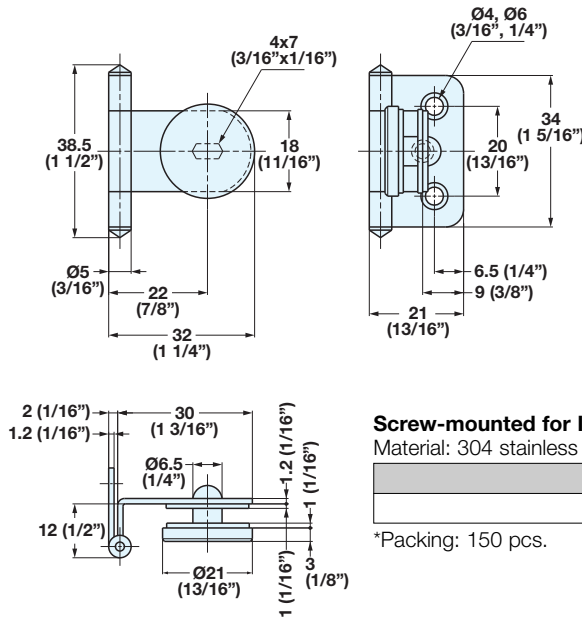

Hinges

304 Stainless Steel Hinges for Lightweight Glass Doors

- Glass thickness 4-6 mm
- Max. door size: (W x H) 450 mm (17 11/16") x 700 mm (27 9/16")
- Max. door weight: **4 kg** (8.8 lbs.)/pair
- Requires 7 mm drill hole in glass

Glass Thickness	A
4 (5/32")	19
5 (13/16")	18
6 (15/64")	17

Screw-mounted for Inset Doors

Material: 304 stainless steel

Item No.
361.46.010

*Packing: 150 pcs.

Screw-mounted for Half Overlay Doors

Material: 304 stainless steel

Item No.
361.46.015

*Packing: 100 pcs.