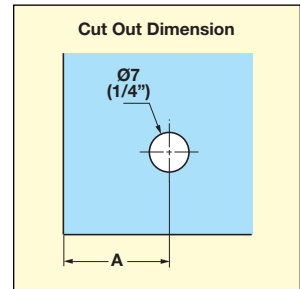

Hinges

304 Stainless Steel Hinges for Lightweight Glass Doors

- Glass thickness 4-6 mm
- Max. door size: (W x H) 450 mm (17 11/16") x 700 mm (27 9/16")
- Max. door weight: **4 kg** (8.8 lbs.)/pair
- Requires 7 mm drill hole in glass

Glass Thickness	A
4 (5/32")	19
5 (13/16")	18
6 (15/64")	17

Screw-mounted for Inset Doors

Material: 304 stainless steel

Item No.
361.46.010

*Packing: 150 pcs.

Screw-mounted for Half Overlay Doors

Material: 304 stainless steel