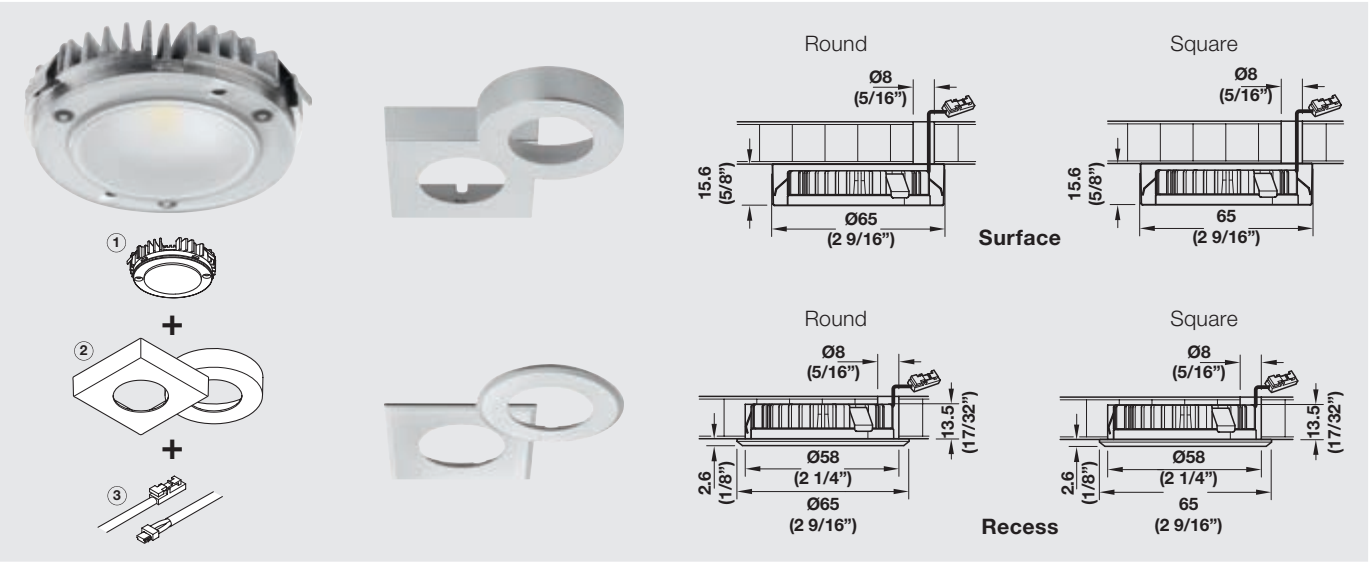

## LED 2025/2026

-  > Dimmable
- > For mounting in drilled hole with clip fastener or screw mounting
  
-   > Driver see page 51
- > Drill bit see page 146
  
-   Lead with snap-in connector  
Plastic, black  
500 mm (19 11/16")
- > Item No. 833.72.880 **SRP \$4.00**
- > Item No. 833.72.881 **SRP \$4.00**
- > Item No. 833.72.882 **SRP \$6.00**

	Surface mounted trim ring, Plastic		
	SRP	\$3.00	\$3.00
	Finish	Round	Square
	silver colored	833.72.124	833.72.125
	black	833.72.160	833.72.164
	nickel matt	833.72.162	833.72.166
	white	833.72.163	833.72.167
	anthracite	833.72.193	833.72.195
	bronze brown	833.72.192	833.72.196
	stainless steel color	833.72.194	833.72.197

### Note

IP20 Protection with surface mounted trim ring.

	Recess mounted trim ring, Plastic		
	SRP	\$3.00	\$3.00
	Finish	Round	Square
	silver colored	833.72.126	833.72.127
	black	833.72.168	833.72.172
	nickel matt	833.72.170	833.72.174
	white	833.72.171	833.72.175
	anthracite	833.72.380	833.72.383
	bronze brown	833.72.381	833.72.384
	stainless steel color	833.72.382	833.72.385