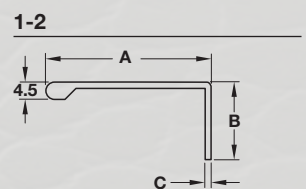

TAB COLLECTION

	Item No.	Material	Finish	A	B	C	Length
1	126.19.900	Aluminum	matt aluminum	63	40	2.2	3000
2	126.14.901	Aluminum	matt aluminum	43	20	1.6	2500

Dimensions in mm unless otherwise noted.