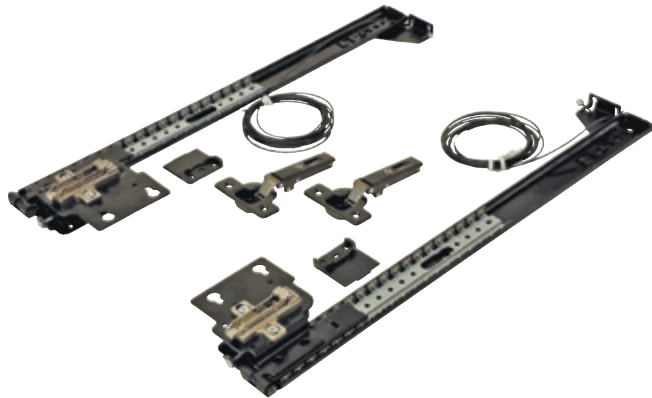

**Accuride**

Maximum weight capacity: 34 kg (75 lbs.)  
 Door thickness: 19 - 32 mm (3/4" - 1 1/4") (for doors 20 mm (13/16") or thicker, please order the optional 40 mm hinge kit)  
 Door heights: up to 1981 mm (78") (for doors 914 - 1981 mm (36" - 78") tall, see below for additional hinges required)  
 Door width up to 660 mm (26")  
 Pocket width: 51 - 64 mm (2" - 2 1/2") depending on door thickness  
 Even lengths: 305 - 813 mm (12" - 32")

- Vertically mounted concealed doors
- Entertainment centers, audio-visual conference centers
- Anti-Rak Cable System

**1432 Overlay Application**

**Note**  
 Maximum 3/4" door thickness. Requires 0 mm mounting plate - 329.71.500 (order separately).

**Flush Inset Application**

**1332/1432**

Material: Steel; Color: black

Slide length	Slide Travel	1332 - with 35 mm hinges	1432 - hinges not included
12" (305)	8 1/4" (210)	408.24.430	408.24.530
14" (356)	10 1/4" (261)	408.24.435	408.24.535
16" (405)	12 1/2" (312)	408.24.441	408.24.541
18" (456)	13 1/2" (343)	408.24.446	408.24.546
20" (506)	15 1/2" (394)	408.24.451	408.24.551
22" (557)	17 1/2" (445)	408.24.456	408.24.556
24" (608)	19 1/2" (496)	408.24.461	408.24.561
26" (659)	21 1/2" (546)	408.24.466	408.24.566
28" (710)	23 1/2" (597)	408.24.471	408.24.571
30" (762)	25 1/2" (648)	408.24.476	408.24.576
32" (813)	27 1/2" (699)	408.24.481	408.24.581

**1332 Supplied With**

Hinge kit  
 Slide mounting hardware kit  
 Mounting instructions

**1432 Supplied With**

Slide mounting hardware kit  
 Mounting instructions

Dimensional data not binding. We reserve the right to alter specifications without notice.