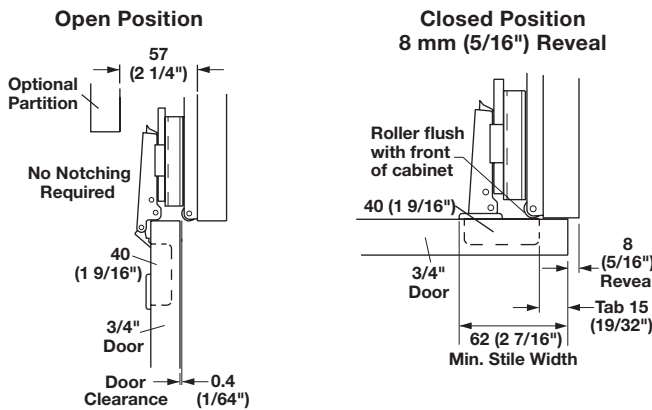

**Accuride**

Maximum weight capacity: 34 kg (75 lbs.)  
 Door thickness: 19 - 32 mm (3/4" - 1 1/4") (for doors 20 mm (13/16") or thicker, please order the optional 40 mm hinge kit)  
 Door heights: up to 1981 mm (78") (for doors 914 - 1981 mm (36" - 78") tall, see below for additional hinges required)  
 Door width up to 660 mm (26")  
 Pocket width: 51 - 64 mm (2" - 2 1/2") depending on door thickness  
 Even lengths: 305 - 813 mm (12" - 32")

- Vertically mounted concealed doors
- Entertainment centers, audio-visual conference centers
- Anti-Rak Cable System

**1432 Overlay Application**

**Note**  
 Maximum 3/4" door thickness. Requires 0 mm mounting plate - 329.71.500 (order separately).

**Flush Inset Application**

**1332/1432**

Material: Steel; Color: black

Slide length	Slide Travel	1332 - with 35 mm hinges	1432 - hinges not included
12" (305)	8 1/4" (210)	408.24.430	408.24.530
14" (356)	10 1/4" (261)	408.24.435	408.24.535
16" (405)	12 1/2" (312)	408.24.441	408.24.541
18" (456)	13 1/2" (343)	408.24.446	408.24.546
20" (506)	15 1/2" (394)	408.24.451	408.24.551
22" (557)	17 1/2" (445)	408.24.456	408.24.556
24" (608)	19 1/2" (496)	408.24.461	408.24.561
26" (659)	21 1/2" (546)	408.24.466	408.24.566
28" (710)	23 1/2" (597)	408.24.471	408.24.571
30" (762)	25 1/2" (648)	408.24.476	408.24.576
32" (813)	27 1/2" (699)	408.24.481	408.24.581

Dimensions in mm  
 Inches are approximate