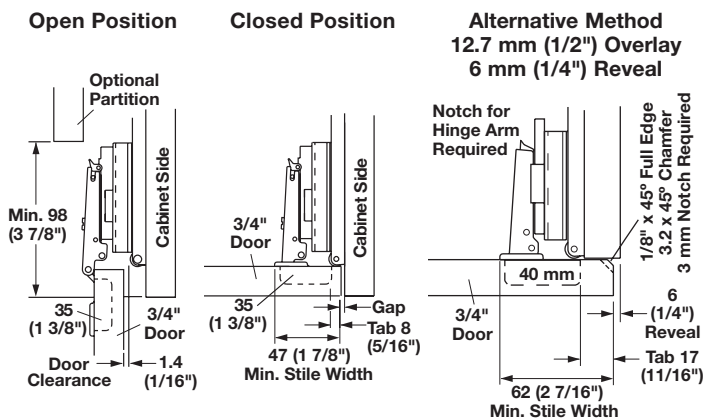

**Accuride**

Maximum weight capacity: 34 kg (75 lbs.)  
 Door thickness: 19 - 32 mm (3/4" - 1 1/4") (for doors 20 mm (13/16") or thicker, please order the optional 40 mm hinge kit)  
 Door heights: up to 1981 mm (78") (for doors 914 - 1981 mm (36" - 78") tall, see below for additional hinges required)  
 Door width up to 660 mm (26")  
 Pocket width: 51 - 64 mm (2" - 2 1/2") depending on door thickness  
 Even lengths: 305 - 813 mm (12" - 32")

- Vertically mounted concealed doors
- Entertainment centers, audio-visual conference centers
- Anti-Rak Cable System

**1432 Overlay Application**

**Note**  
 Maximum 3/4" door thickness. Requires 0 mm mounting plate - 329.71.500 (order separately).

**Flush Inset Application**

**1332/1432**

Material: Steel; Color: black

Slide length	Slide Travel	1332 - with 35 mm hinges	1432 - hinges not included
12" (305)	8 1/4" (210)	408.24.430	408.24.530
14" (356)	10 1/4" (261)	408.24.435	408.24.535
16" (405)	12 1/2" (312)	408.24.441	408.24.541
18" (456)	13 1/2" (343)	408.24.446	408.24.546
20" (506)	15 1/2" (394)	408.24.451	408.24.551
22" (557)	17 1/2" (445)	408.24.456	408.24.556
24" (608)	19 1/2" (496)	408.24.461	408.24.561
26" (659)	21 1/2" (546)	408.24.466	408.24.566
28" (710)	23 1/2" (597)	408.24.471	408.24.571
30" (762)	25 1/2" (648)	408.24.476	408.24.576
32" (813)	27 1/2" (699)	408.24.481	408.24.581

Dimensions in mm  
 Inches are approximate