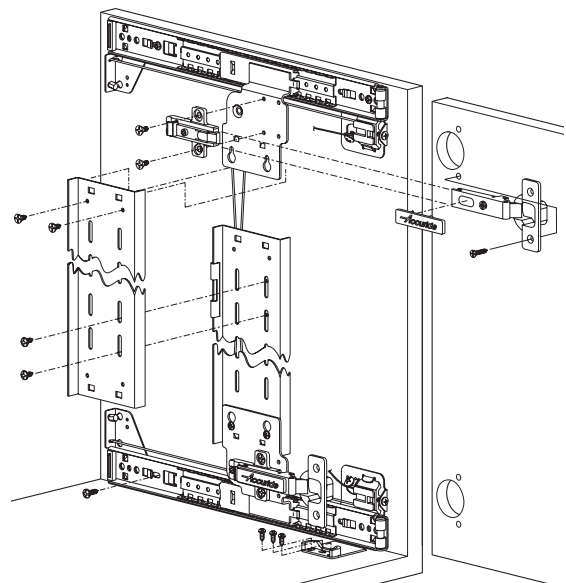

**Flush Inset Application**

**1332/1432**

Material: Steel; Color: black

Slide length	Slide Travel	1332 - with 35 mm hinges	1432 - hinges not included
12" (305)	8 1/4" (210)	408.24.430	408.24.530
14" (356)	10 1/4" (261)	408.24.435	408.24.535
16" (405)	12 1/2" (312)	408.24.441	408.24.541
18" (456)	13 1/2" (343)	408.24.446	408.24.546
20" (506)	15 1/2" (394)	408.24.451	408.24.551
22" (557)	17 1/2" (445)	408.24.456	408.24.556
24" (608)	19 1/2" (496)	408.24.461	408.24.561
26" (659)	21 1/2" (546)	408.24.466	408.24.566
28" (710)	23 1/2" (597)	408.24.471	408.24.571
30" (762)	25 1/2" (648)	408.24.476	408.24.576
32" (813)	27 1/2" (699)	408.24.481	408.24.581

**1332 Supplied With**

Hinge kit  
 Slide mounting hardware kit  
 Mounting instructions

**1432 Supplied With**

Slide mounting hardware kit  
 Mounting instructions

Dimensional data not binding. We reserve the right to alter specifications without notice.

Dimensions in mm  
 Inches are approximate