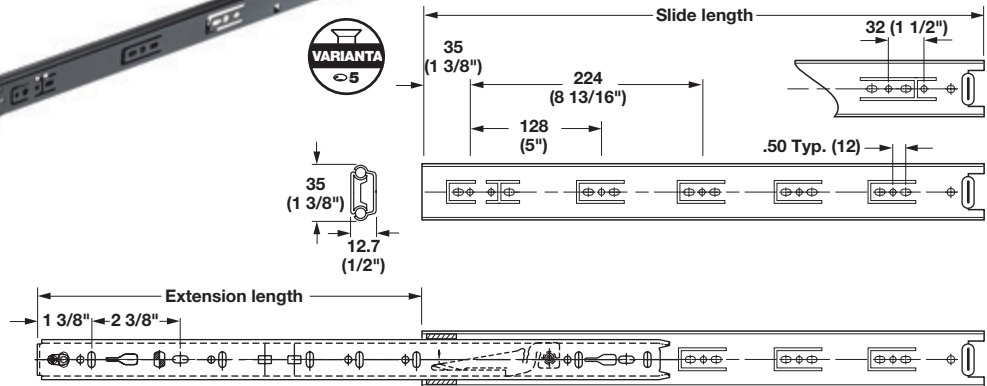

Accuride 3/4 Extension

Weight capacity max.: 34 kg (75 lbs.) /pair

- For drawers up to 406 mm (16") wide
- Hold-in detent
- Easy lever disconnect
- Use in shallow drawer for office supplies or kitchen utensils

2132 - Side Mounted

Material: Steel; Finish: zinc-plated

Slide Length	Extension Length	Shop Pack Item No.	Bulk Pack Item No.
356 (14")	260 (10 1/4")	422.32.935	422.32.936
407 (16")	281 (11 1/4")	422.32.940	422.32.941
458 (18")	331 (13 1/4")	422.32.945	422.32.946
508 (20")	376 (14 3/4")	422.32.950	422.32.951
559 (22")	451 (16 1/4")	422.32.955	422.32.956

Supplied With

Shop Pack: 1 pair Slides, screws and instructions

Bulk Pack: 10 pairs Slides

Face Frame Brackets, optional

- Rear bracket offers 2" adjustment

Material: Steel

Finish	Item No.
zinc-plated	422.37.000