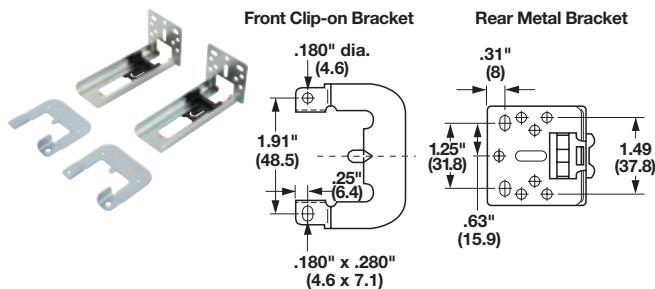

Accuride 3/4 Extension

Weight capacity max.: 34 kg (75 lbs.) /pair

- For drawers up to 406 mm (16") wide
- Hold-in detent
- Easy lever disconnect
- Use in shallow drawer for office supplies or kitchen utensils

2132 - Side Mounted

Material: Steel; Finish: zinc-plated

Slide Length	Extension Length	Shop Pack Item No.	Bulk Pack Item No.
356 (14")	260 (10 1/4")	422.32.935	422.32.936
407 (16")	281 (11 1/4")	422.32.940	422.32.941
458 (18")	331 (13 1/4")	422.32.945	422.32.946
508 (20")	376 (14 3/4")	422.32.950	422.32.951
559 (22")	451 (16 1/4")	422.32.955	422.32.956

Supplied With

Shop Pack: 1 pair Slides, screws and instructions

Bulk Pack: 10 pairs Slides

Face Frame Brackets, optional

- Rear bracket offers 2" adjustment

Material: Steel

Finish	Item No.
zinc-plated	422.37.000