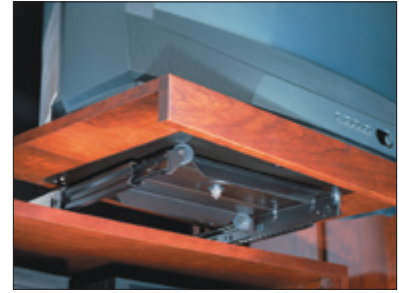

**Full Extension**

**Accuride**

- For TVs 30-32" diagonal max.
  - Sturdy support brackets provide maximum stability, even at maximum extension
  - Support rollers reduce unwanted rocking
- Weight capacity: 102 kg (225 lbs.) max including shelf

4

**CB3620-258 TV**

- Bracket mounted, slide members rest on the cabinet
  - Rotation 360°
  - Hold-in detent
  - Silenced stops, in and out
- Travel: 356 mm (14"); Height: 62 mm (2.42")  
 Plate: 406 x 406 mm (16" x 16")