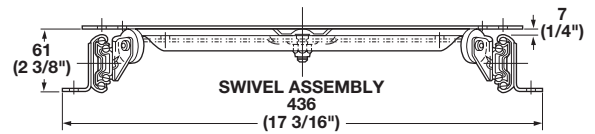

**Full Extension**

**Accuride**

- For TVs 30-32" diagonal max.
  - Sturdy support brackets provide maximum stability, even at maximum extension
  - Support rollers reduce unwanted rocking
- Weight capacity: 102 kg (225 lbs.) max including shelf

4

**CB3620-258 TV**

- Bracket mounted, slide members rest on the cabinet
  - Rotation 360°
  - Hold-in detent
  - Silenced stops, in and out
- Travel: 356 mm (14"); Height: 62 mm (2.42")  
 Plate: 406 x 406 mm (16" x 16")

Material: Steel

| Color | Item No.   |
|-------|------------|
| black | 423.91.300 |

**Supplied With**

Mounting hardware

Dimensional data not binding. We reserve the right to alter specifications without notice.

Dimensions in mm  
 Inches are approximate