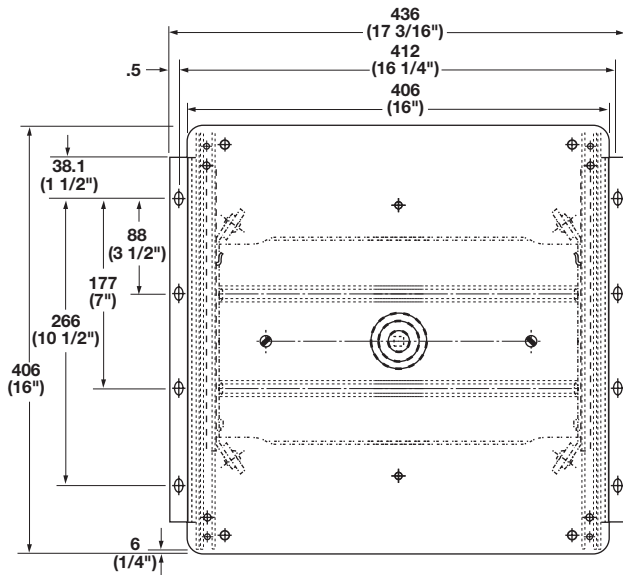

**Full Extension**

**Accuride**

- For TVs 30-32" diagonal max.
  - Sturdy support brackets provide maximum stability, even at maximum extension
  - Support rollers reduce unwanted rocking
- Weight capacity: 102 kg (225 lbs.) max including shelf

4

**CB3620-258 TV**

- Bracket mounted, slide members rest on the cabinet
  - Rotation 360°
  - Hold-in detent
  - Silenced stops, in and out
- Travel: 356 mm (14"); Height: 62 mm (2.42")  
 Plate: 406 x 406 mm (16" x 16")

Material: Steel

| Color | Item No.   |
|-------|------------|
| black | 423.91.300 |

**Supplied With**

Mounting hardware

Dimensional data not binding. We reserve the right to alter specifications without notice.

Dimensions in mm  
 Inches are approximate