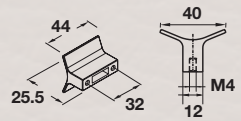

1-4

5-6

7

8

STUDIO COLLECTION

NEW

	Item No.	Material	Finish	A	B
1	106.69.207	Zinc	polished chrome	212	192
2	106.69.205	Zinc	polished chrome	148	128
3	106.69.605	Zinc	brushed nickel	148	128
4	106.69.607	Zinc	brushed nickel	212	192
5	106.69.267	Zinc	polished chrome	-	-
6	106.69.667	Zinc	brushed nickel	-	-
7	106.61.071	Zinc	brushed nickel	-	-
8	106.61.074	Zinc	brushed nickel	-	-