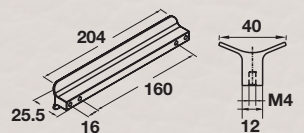

1-4

5-6

7

8

STUDIO COLLECTION

NEW

	Item No.	Material	Finish	A	B
1	106.69.207	Zinc	polished chrome	212	192
2	106.69.205	Zinc	polished chrome	148	128
3	106.69.605	Zinc	brushed nickel	148	128
4	106.69.607	Zinc	brushed nickel	212	192
5	106.69.267	Zinc	polished chrome	-	-
6	106.69.667	Zinc	brushed nickel	-	-
7	106.61.071	Zinc	brushed nickel	-	-
8	106.61.074	Zinc	brushed nickel	-	-