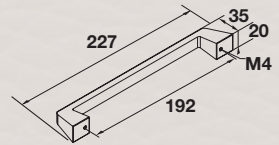

1-4

5-6

7

8

STUDIO COLLECTION

NEW

	Item No.	Material	Finish	A	B
1	106.69.207	Zinc	polished chrome	212	192
2	106.69.205	Zinc	polished chrome	148	128
3	106.69.605	Zinc	brushed nickel	148	128
4	106.69.607	Zinc	brushed nickel	212	192
5	106.69.267	Zinc	polished chrome	-	-
6	106.69.667	Zinc	brushed nickel	-	-
7	106.61.071	Zinc	brushed nickel	-	-
8	106.61.074	Zinc	brushed nickel	-	-