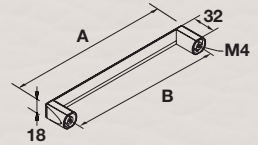

1-4

5-6

7

8

STUDIO COLLECTION

NEW

	Item No.	Material	Finish	A	B
1	106.69.207	Zinc	polished chrome	212	192
2	106.69.205	Zinc	polished chrome	148	128
3	106.69.605	Zinc	brushed nickel	148	128
4	106.69.607	Zinc	brushed nickel	212	192
5	106.69.267	Zinc	polished chrome	-	-
6	106.69.667	Zinc	brushed nickel	-	-
7	106.61.071	Zinc	brushed nickel	-	-
8	106.61.074	Zinc	brushed nickel	-	-