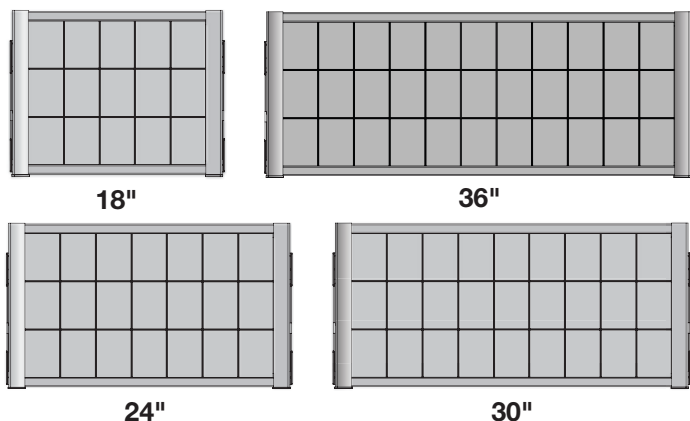

ENGAGE

Pull-Out Shelf Accessories

4

Each space is 76 mm (3") wide by 100 mm (4") deep

Jewelry Organizer

When used with pull-out shelf:

- The perfect jewelry storage solution that tucks under a fixed shelf using minimal space
- A completely customizable grid specifically sized for jewelry, ties, scarves and more
- Any combination of grid dividers can be removed, changing the spacing so that it is perfectly sized for sunglasses, belts, larger jewelry, mobile phones etc. H x D: 24 x 305 mm (15/16" x 12")

Material: Aluminum; Finish: matt nickel

For Pull-Out Shelf	Width	Item No.
457 (18")	376 (14 13/16")	807.77.681
610 (24")	529 (20 13/16")	807.77.682
762 (30")	681 (26 13/16")	807.77.683
915 (36")		807.77.684

Material: Aluminum; Finish: oil-rubbed bronze

For Pull-Out Shelf	Width	Item No.
457 (18")	376 (14 13/16")	807.77.181
610 (24")	529 (20 13/16")	807.77.182
762 (30")	681 (26 13/16")	807.77.183
915 (36")		807.77.184

Additional Configurations

Shelf Dividers

When used with pull-out shelf:

- Created specifically for jeans, shoes, handbags, hats and shirts
 - Color coordinated dividers can be set at any desired position
 - Easily reconfigurable
- W x H x D: 322 x 80 x 41 mm (12 11/16" x 3 1/8" x 1 5/8")