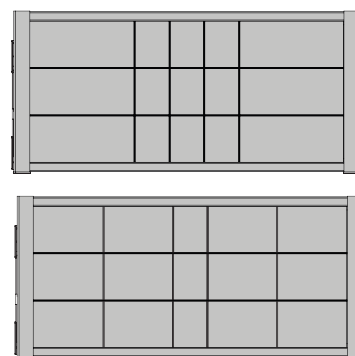

ENGAGE

Pull-Out Shelf Accessories

4

Each space is 76 mm (3") wide by 100 mm (4") deep

Jewelry Organizer

When used with pull-out shelf:

- The perfect jewelry storage solution that tucks under a fixed shelf using minimal space
- A completely customizable grid specifically sized for jewelry, ties, scarves and more
- Any combination of grid dividers can be removed, changing the spacing so that it is perfectly sized for sunglasses, belts, larger jewelry, mobile phones etc. H x D: 24 x 305 mm (15/16" x 12")

Material: Aluminum; Finish: matt nickel

For Pull-Out Shelf	Width	Item No.
457 (18")	376 (14 13/16")	807.77.681
610 (24")	529 (20 13/16")	807.77.682
762 (30")	681 (26 13/16")	807.77.683
915 (36")		807.77.684

Material: Aluminum; Finish: oil-rubbed bronze

For Pull-Out Shelf	Width	Item No.
457 (18")	376 (14 13/16")	807.77.181
610 (24")	529 (20 13/16")	807.77.182
762 (30")	681 (26 13/16")	807.77.183
915 (36")		807.77.184

Additional Configurations

Shelf Dividers

When used with pull-out shelf:

- Created specifically for jeans, shoes, handbags, hats and shirts
 - Color coordinated dividers can be set at any desired position
 - Easily reconfigurable
- W x H x D: 322 x 80 x 41 mm (12 11/16" x 3 1/8" x 1 5/8")