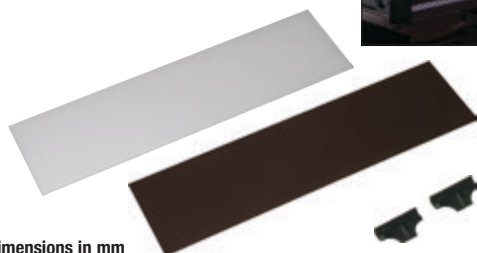

ENGAGE

Pull-Out Shelf Accessories

4

Each space is 76 mm (3") wide by 100 mm (4") deep

Jewelry Organizer

When used with pull-out shelf:

- The perfect jewelry storage solution that tucks under a fixed shelf using minimal space
- A completely customizable grid specifically sized for jewelry, ties, scarves and more
- Any combination of grid dividers can be removed, changing the spacing so that it is perfectly sized for sunglasses, belts, larger jewelry, mobile phones etc. H x D: 24 x 305 mm (15/16" x 12")

Material: Aluminum; Finish: oil-rubbed bronze

For Pull-Out Shelf	Width	Item No.
457 (18")	376 (14 13/16")	807.77.181
610 (24")	529 (20 13/16")	807.77.182
762 (30")	681 (26 13/16")	807.77.183
915 (36")		807.77.184

Additional Configurations

Shelf Dividers

When used with pull-out shelf:

- Created specifically for jeans, shoes, handbags, hats and shirts
 - Color coordinated dividers can be set at any desired position
 - Easily reconfigurable
- W x H x D: 322 x 80 x 41 mm (12 11/16" x 3 1/8" x 1 5/8")

Material: Aluminum

Finish	Item No.
matt nickel	807.77.199
oil-rubbed bronze	807.77.499

Supplied With
 Clips

Dimensions in mm
 Inches are approximate

Dimensional data not binding. We reserve the right to alter specifications without notice.