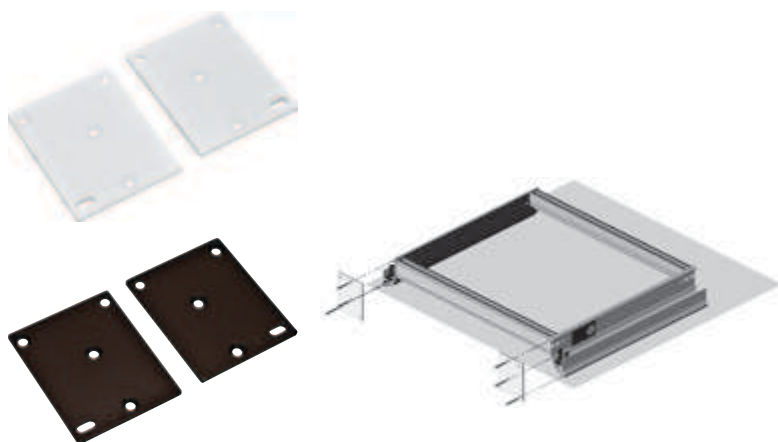

ENGAGE

4

Storage Boxes

- Available in the same slate & beach fabrics to match the entire Engage collection
- Perfectly sized to fit into the 18", 24" and 30" closet sections
- 188 mm (7 3/8") height, fits perfectly on the top shelf of an 86" height closet with an 8 ft. ceiling
W x D: 188 x 343 mm (7 3/8" x 13 1/2")

Material: Fabric; Color: slate

Width	Item No.
368 (14 1/2")	807.77.460
444 (17 1/2")	807.77.461
596 (23 1/2")	807.77.462

Material: Fabric; Color: beach

Width	Item No.
368 (14 1/2")	807.77.360
444 (17 1/2")	807.77.361
596 (23 1/2")	807.77.362

Drawer Face Adapter, optional

- Allows a drawer front to be fixed to the front of the pull-out frame
- Conceals the frame and dividers and makes it possible to add a lock to jewelry drawers
- A unique design feature for limitless customization to the appearance of the closet
- Simple to install and makes drawer face mounting easy
W x H x D: 60 x 75 x 4 mm (2 3/8" x 2 15/16" x 1/8")

Color	Item No.
white	807.77.796
black	807.77.596

Note

Cannot be used with the Pull-Out Laundry/Pant Frame.

Dimensions in mm
Inches are approximate