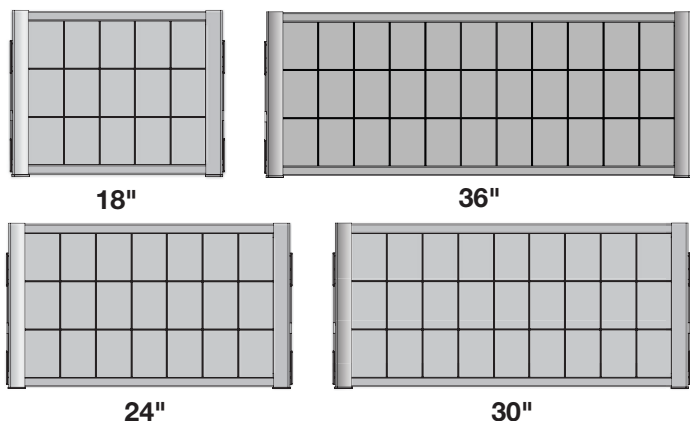

**ENGAGE**

**Pull-Out Shelf Accessories**

4

Each space is 76 mm (3") wide by 100 mm (4") deep

**Jewelry Organizer**

When used with pull-out shelf:

- The perfect jewelry storage solution that tucks under a fixed shelf using minimal space
- A completely customizable grid specifically sized for jewelry, ties, scarves and more
- Any combination of grid dividers can be removed, changing the spacing so that it is perfectly sized for sunglasses, belts, larger jewelry, mobile phones etc. H x D: 24 x 305 mm (15/16" x 12")

Material: Aluminum; Finish: matt nickel

For Pull-Out Shelf	Width	Item No.
457 (18")	376 (14 13/16")	807.77.681
610 (24")	529 (20 13/16")	807.77.682
762 (30")	681 (26 13/16")	807.77.683
915 (36")		807.77.684

Material: Aluminum; Finish: oil-rubbed bronze

For Pull-Out Shelf	Width	Item No.
457 (18")	376 (14 13/16")	807.77.181
610 (24")	529 (20 13/16")	807.77.182
762 (30")	681 (26 13/16")	807.77.183
915 (36")		807.77.184

**Additional Configurations**

**Shelf Dividers**

When used with pull-out shelf:

- Created specifically for jeans, shoes, handbags, hats and shirts
  - Color coordinated dividers can be set at any desired position
  - Easily reconfigurable
- W x H x D: 322 x 80 x 41 mm (12 11/16" x 3 1/8" x 1 5/8")