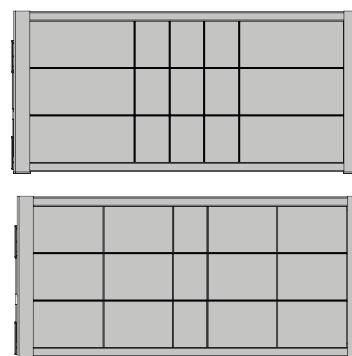

**ENGAGE**

**Pull-Out Shelf Accessories**

4

Each space is 76 mm (3") wide by 100 mm (4") deep

**Jewelry Organizer**

When used with pull-out shelf:

- The perfect jewelry storage solution that tucks under a fixed shelf using minimal space
- A completely customizable grid specifically sized for jewelry, ties, scarves and more
- Any combination of grid dividers can be removed, changing the spacing so that it is perfectly sized for sunglasses, belts, larger jewelry, mobile phones etc. H x D: 24 x 305 mm (15/16" x 12")

Material: Aluminum; Finish: matt nickel

For Pull-Out Shelf	Width	Item No.
457 (18")	376 (14 13/16")	807.77.681
610 (24")	529 (20 13/16")	807.77.682
762 (30")	681 (26 13/16")	807.77.683
915 (36")		807.77.684

Material: Aluminum; Finish: oil-rubbed bronze

For Pull-Out Shelf	Width	Item No.
457 (18")	376 (14 13/16")	807.77.181
610 (24")	529 (20 13/16")	807.77.182
762 (30")	681 (26 13/16")	807.77.183
915 (36")		807.77.184

**Additional Configurations**

**Shelf Dividers**

When used with pull-out shelf:

- Created specifically for jeans, shoes, handbags, hats and shirts
  - Color coordinated dividers can be set at any desired position
  - Easily reconfigurable
- W x H x D: 322 x 80 x 41 mm (12 11/16" x 3 1/8" x 1 5/8")