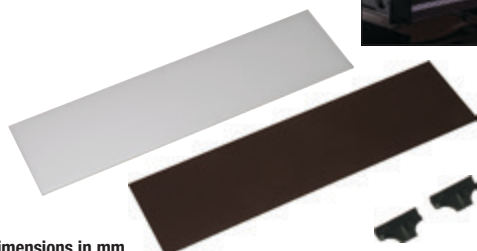

**ENGAGE**

**Pull-Out Shelf Accessories**

4

Each space is 76 mm (3") wide by 100 mm (4") deep

**Jewelry Organizer**

When used with pull-out shelf:

- The perfect jewelry storage solution that tucks under a fixed shelf using minimal space
- A completely customizable grid specifically sized for jewelry, ties, scarves and more
- Any combination of grid dividers can be removed, changing the spacing so that it is perfectly sized for sunglasses, belts, larger jewelry, mobile phones etc. H x D: 24 x 305 mm (15/16" x 12")

Material: Aluminum; Finish: oil-rubbed bronze

For Pull-Out Shelf	Width	Item No.
457 (18")	376 (14 13/16")	807.77.181
610 (24")	529 (20 13/16")	807.77.182
762 (30")	681 (26 13/16")	807.77.183
915 (36")		807.77.184

**Additional Configurations**

**Shelf Dividers**

When used with pull-out shelf:

- Created specifically for jeans, shoes, handbags, hats and shirts
  - Color coordinated dividers can be set at any desired position
  - Easily reconfigurable
- W x H x D: 322 x 80 x 41 mm (12 11/16" x 3 1/8" x 1 5/8")

Material: Aluminum

Finish	Item No.
matt nickel	807.77.199
oil-rubbed bronze	807.77.499

**Supplied With**  
 Clips

Dimensions in mm  
 Inches are approximate

Dimensional data not binding. We reserve the right to alter specifications without notice.