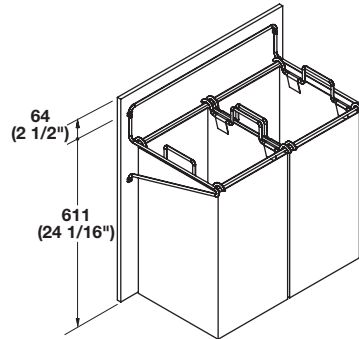

Synergy

Note
 Handles are above the bags, which allow the bags to be easily removed.

Hamper

- Pull-out, with full extension slides and removable bags
 D x H: 355 x 546 mm (14" x 21 1/2"); height is from the top of the handle to the bottom of the bag

Material: Aluminum, anodized; Bag: Nylon; Color: black

Width	Bags	Polished Chrome	Matt Aluminum	Matt Nickel	Dark Oil-Rubbed Bronze
457 (18")	1 large bag	807.52.231	807.52.931	807.52.631	807.52.131
610 (24")	2 small bags	807.52.233	807.52.933	807.52.633	807.52.133
762 (30")	1 large & 1 small bag	807.52.235	807.52.935	807.52.635	807.52.135

Supplied With

Frame
 Bag/Bags

- Frame attaches to the back of a tilt-out door.
- Flap Stay Kit sold separately, see page 4.74

Tilt-out Hamper

- Screw-mounts to back of door, with removable bags
 D x H: 345 x 600 mm (13 9/16" x 23 5/8"); height is from the top of the frame to the bottom of the bag

Material: Frame: Steel, epoxy-coated; Color: black
 Bag: Nylon; Color: black

Width	Bags	Item No.
412 (16 1/4")	1 large bag	547.43.301
565 (22 1/4")	2 small bags	547.43.303
714 (28 1/8")	1 large & 1 small bag	547.43.305