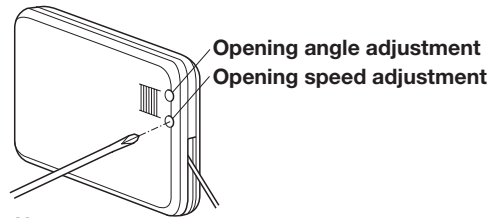

### Miniwinch

- For wood doors, with adjustable opening angle and braking effect and soft open and soft closing mechanism
  - No time-consuming cabinet processing required
  - For horizontal or vertical installation (extremely little space required inside the cabinet)
  - Suitable for left or right hand use
  - Internal cabinet depth: min. 196 mm (7 11/16") (horizontally), min. 110 mm (4 5/16") (vertically)
  - For door height: 200 - 480 mm (7 7/8" - 18 7/8")
  - Max. door weight: 12 kg (26 lbs.)
  - For screw mounting with Euro screws
- W x L x D: 89 x 23 x 163 mm (3 1/2" x 15/16" x 6 7/16") when installed horizontally

### Adjustment

**Note**  
Lower door weight during adjustment.