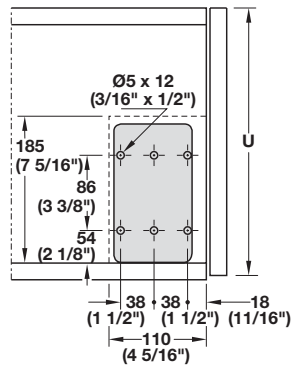

Vertical installation

U	X
200-400	161 + Z

Front fixing

Y = lateral door overlay dimension
Z = bottom door overlay dimension