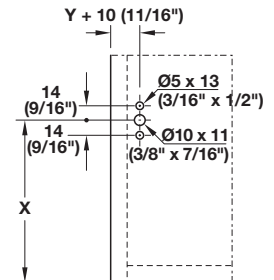

### Miniwinch

- For wood doors, with adjustable opening angle and braking effect and soft open and soft closing mechanism
  - No time-consuming cabinet processing required
  - For horizontal or vertical installation (extremely little space required inside the cabinet)
  - Suitable for left or right hand use
  - Internal cabinet depth: min. 196 mm (7 11/16") (horizontally), min. 110 mm (4 5/16") (vertically)
  - For door height: 200 - 480 mm (7 7/8" - 18 7/8")
  - Max. door weight: 12 kg (26 lbs.)
  - For screw mounting with Euro screws
- W x L x D: 89 x 23 x 163 mm (3 1/2" x 15/16" x 6 7/16") when installed horizontally

#### Horizontal installation

U	V	W	X
200-330	194	102	137 + Z
330-430	218	126	161 + Z
430-480	228	136	171 + Z

#### Vertical installation

U	X
200-400	161 + Z

#### Front fixing

Y = lateral door overlay dimension  
Z = bottom door overlay dimension

Dimensional data not binding. We reserve the right to alter specifications without notice.