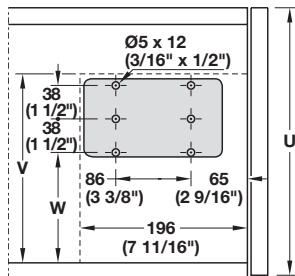

### Miniwinch

- For wood doors, with adjustable opening angle and braking effect and soft open and soft closing mechanism
  - No time-consuming cabinet processing required
  - For horizontal or vertical installation (extremely little space required inside the cabinet)
  - Suitable for left or right hand use
  - Internal cabinet depth: min. 196 mm (7 11/16") (horizontally), min. 110 mm (4 5/16") (vertically)
  - For door height: 200 - 480 mm (7 7/8" - 18 7/8")
  - Max. door weight: 12 kg (26 lbs.)
  - For screw mounting with Euro screws
- W x L x D: 89 x 23 x 163 mm (3 1/2" x 15/16" x 6 7/16") when installed horizontally

### Adjustment

**Note**  
Lower door weight during adjustment.

#### Horizontal installation

U	V	W	X
200-330	194	102	137 + Z
330-430	218	126	161 + Z
430-480	228	136	171 + Z

#### Front fixing

Y = lateral door overlay dimension  
Z = bottom door overlay dimension

Dimensional data not binding. We reserve the right to alter specifications without notice.