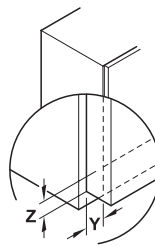

### Miniwinch

- For wood doors, with adjustable opening angle and braking effect and soft open and soft closing mechanism
  - No time-consuming cabinet processing required
  - For horizontal or vertical installation (extremely little space required inside the cabinet)
  - Suitable for left or right hand use
  - Internal cabinet depth: min. 196 mm (7 11/16") (horizontally), min. 110 mm (4 5/16") (vertically)
  - For door height: 200 - 480 mm (7 7/8" - 18 7/8")
  - Max. door weight: 12 kg (26 lbs.)
  - For screw mounting with Euro screws
- W x L x D: 89 x 23 x 163 mm (3 1/2" x 15/16" x 6 7/16") when installed horizontally

#### Horizontal installation

U	V	W	X
200-330	194	102	137 + Z
330-430	218	126	161 + Z
430-480	228	136	171 + Z

#### Front fixing

Y = lateral door overlay dimension  
Z = bottom door overlay dimension

Dimensional data not binding. We reserve the right to alter specifications without notice.