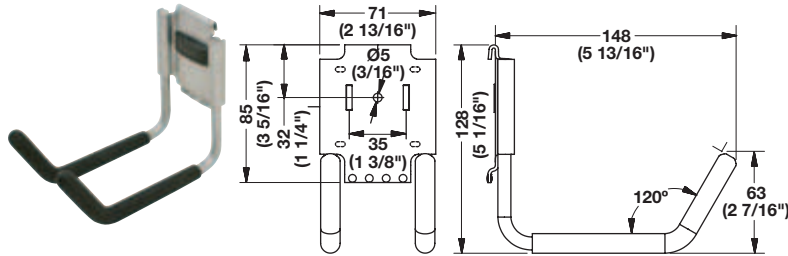

Omni Track®

- Hooks are used with wall track 792.00.000
- If additional strength is required for heavy loads, hole is provided in the center of the base plate to use screw, 792.01.990 to secure hook to the studs behind the dry wall
- Cover cap 792.02.349 sold separately, secures the hook to the wall track allowing the hooks to be repositioned horizontally and covers the hole in the base plate
- Hooks have a rubber non-slip protective coating

Utility Hook

- Heavy duty, for general use
L x W x H: 148 x 71 x 128 mm
(5 13/16" x 2 13/16" x 5 1/16")

Material: Steel, rubber-coated

Finish/Color	Item No.
matt aluminum/black	792.02.203

Garden Tool Hook

- Heavy duty, holds multiple long handle garden tools
L x W x H: 235 x 58 x 109 mm (9 1/4" x 2 5/16" x 4 5/16")

Material: Steel, rubber-coated

Finish/Color	Item No.
matt aluminum/black	792.02.200

Hose Hook

- Heavy duty, stores garden hoses, ropes and extension cords
L x W x H: 189 x 275 x 274 mm
(7 7/16" x 10 13/16" x 10 13/16")

Material: Steel, rubber-coated

Finish/Color	Item No.
matt aluminum/black	792.02.202