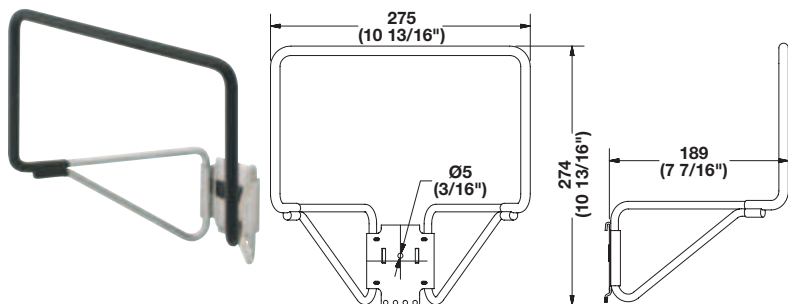

Omni Track®

- Hooks are used with wall track 792.00.000
- If additional strength is required for heavy loads, hole is provided in the center of the base plate to use screw, 792.01.990 to secure hook to the studs behind the dry wall
- Cover cap 792.02.349 sold separately, secures the hook to the wall track allowing the hooks to be repositioned horizontally and covers the hole in the base plate
- Hooks have a rubber non-slip protective coating

Utility Hook

- Heavy duty, for general use
L x W x H: 148 x 71 x 128 mm
(5 13/16" x 2 13/16" x 5 1/16")

Material: Steel, rubber-coated

Finish/Color	Item No.
matt aluminum/black	792.02.203

Garden Tool Hook

- Heavy duty, holds multiple long handle garden tools
L x W x H: 235 x 58 x 109 mm (9 1/4" x 2 5/16" x 4 5/16")

Material: Steel, rubber-coated

Finish/Color	Item No.
matt aluminum/black	792.02.200

Hose Hook

- Heavy duty, stores garden hoses, ropes and extension cords
L x W x H: 189 x 275 x 274 mm
(7 7/16" x 10 13/16" x 10 13/16")

Material: Steel, rubber-coated

Finish/Color	Item No.
matt aluminum/black	792.02.202