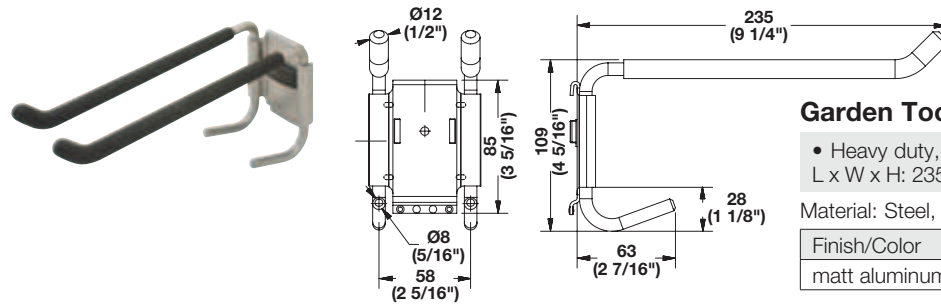

Omni Track®

- Hooks are used with wall track 792.00.000
- If additional strength is required for heavy loads, hole is provided in the center of the base plate to use screw, 792.01.990 to secure hook to the studs behind the dry wall
- Cover cap 792.02.349 sold separately, secures the hook to the wall track allowing the hooks to be repositioned horizontally and covers the hole in the base plate
- Hooks have a rubber non-slip protective coating

Utility Hook

- Heavy duty, for general use
L x W x H: 148 x 71 x 128 mm
(5 13/16" x 2 13/16" x 5 1/16")

Material: Steel, rubber-coated

Finish/Color	Item No.
matt aluminum/black	792.02.203

Garden Tool Hook

- Heavy duty, holds multiple long handle garden tools
L x W x H: 235 x 58 x 109 mm (9 1/4" x 2 5/16" x 4 5/16")

Material: Steel, rubber-coated

Finish/Color	Item No.
matt aluminum/black	792.02.200

Hose Hook

- Heavy duty, stores garden hoses, ropes and extension cords
L x W x H: 189 x 275 x 274 mm
(7 7/16" x 10 13/16" x 10 13/16")

Material: Steel, rubber-coated

Finish/Color	Item No.
matt aluminum/black	792.02.202