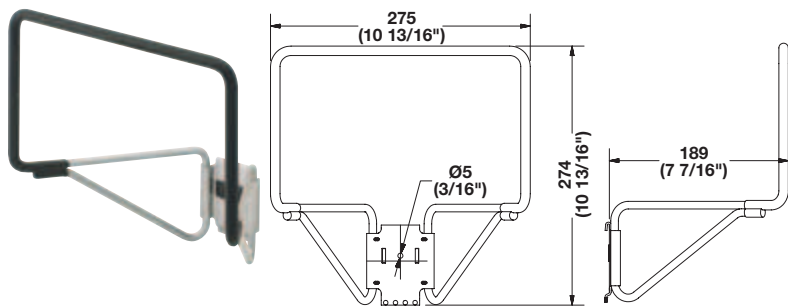

Omni Track®

- Hooks are used with wall track 792.00.000
- If additional strength is required for heavy loads, hole is provided in the center of the base plate to use screw, 792.01.990 to secure hook to the studs behind the dry wall
- Cover cap 792.02.349 sold separately, secures the hook to the wall track allowing the hooks to be repositioned horizontally and covers the hole in the base plate
- Hooks have a rubber non-slip protective coating

Utility Hook

- Heavy duty, for general use
L x W x H: 148 x 71 x 128 mm
(5 13/16" x 2 13/16" x 5 1/16")

Material: Steel, rubber-coated

Finish/Color	Item No.
matt aluminum/black	792.02.203

Garden Tool Hook

- Heavy duty, holds multiple long handle garden tools
L x W x H: 235 x 58 x 109 mm (9 1/4" x 2 5/16" x 4 5/16")

Material: Steel, rubber-coated

Finish/Color	Item No.
matt aluminum/black	792.02.200

Hose Hook

- Heavy duty, stores garden hoses, ropes and extension cords
L x W x H: 189 x 275 x 274 mm
(7 7/16" x 10 13/16" x 10 13/16")

Material: Steel, rubber-coated

Finish/Color	Item No.
matt aluminum/black	792.02.202