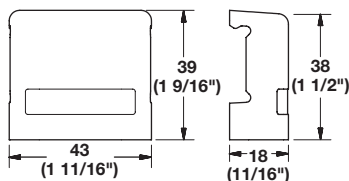

Omni Track®

- To be used with wall track 792.00.000
- Cover cap, 792.02.399, sold separately, secures the hook to the wall track allowing the hooks to be repositioned horizontally

4

Paper Organizer

- Organizes rolls of paper towels or wrapping paper
L x W x H (one side): 159 x 119 x 143 mm
(6 1/4" x 4 11/16" x 5 5/8")

Material: Steel

Finish	Item No.
matt aluminum	792.02.254

Supplied With

- 1 Left piece
- 1 Right piece

Single Hook

- For general use
L x W x H: 137 x 38 x 47 mm (5 3/8" x 1 1/2" x 1 13/16")

Material: Steel

Finish	Item No.
matt aluminum	792.02.253

Basket Hook

- For use with baskets, 547.XX.XXX
L x W x H: 22 x 38 x 90 mm (7/8" x 1 1/2" x 3 1/2")

Material: Steel

Finish	Item No.
matt aluminum	792.02.007

Cover Cap

- For small base plate hooks
- For use on hand tool hook, pliers hook, wrench hook, screwdriver hook, basket hook, single hook, and paper organizer hook

Material: Plastic

Color	Item No.
black	792.02.399

Wall track page 4.9

Wire baskets page 4.75

Dimensions in mm
Inches are approximate