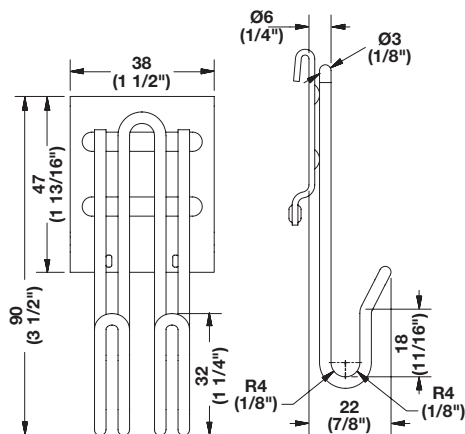

Omni Track®

- To be used with wall track 792.00.000
- Cover cap, 792.02.399, sold separately, secures the hook to the wall track allowing the hooks to be repositioned horizontally

4

Paper Organizer

- Organizes rolls of paper towels or wrapping paper
L x W x H (one side): 159 x 119 x 143 mm
(6 1/4" x 4 11/16" x 5 5/8")

Material: Steel

Finish	Item No.
matt aluminum	792.02.254

Supplied With

- 1 Left piece
- 1 Right piece

Single Hook

- For general use
L x W x H: 137 x 38 x 47 mm (5 3/8" x 1 1/2" x 1 13/16")

Material: Steel

Finish	Item No.
matt aluminum	792.02.253

Basket Hook

- For use with baskets, 547.XX.XXX
L x W x H: 22 x 38 x 90 mm (7/8" x 1 1/2" x 3 1/2")

Material: Steel

Finish	Item No.
matt aluminum	792.02.007

Cover Cap

- For small base plate hooks
- For use on hand tool hook, pliers hook, wrench hook, screwdriver hook, basket hook, single hook, and paper organizer hook

Material: Plastic

Color	Item No.
black	792.02.399

Wall track page 4.9

Wire baskets page 4.75

Dimensions in mm
Inches are approximate