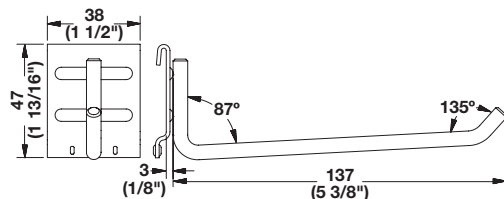

Omni Track®

- To be used with wall track 792.00.000
- Cover cap, 792.02.399, sold separately, secures the hook to the wall track allowing the hooks to be repositioned horizontally

4

Paper Organizer

- Organizes rolls of paper towels or wrapping paper
L x W x H (one side): 159 x 119 x 143 mm
(6 1/4" x 4 11/16" x 5 5/8")

Material: Steel

Finish	Item No.
matt aluminum	792.02.254

Supplied With

- 1 Left piece
- 1 Right piece

Single Hook

- For general use
L x W x H: 137 x 38 x 47 mm (5 3/8" x 1 1/2" x 1 13/16")

Material: Steel

Finish	Item No.
matt aluminum	792.02.253

Basket Hook

- For use with baskets, 547.XX.XXX
L x W x H: 22 x 38 x 90 mm (7/8" x 1 1/2" x 3 1/2")

Material: Steel

Finish	Item No.
matt aluminum	792.02.007

Cover Cap

- For small base plate hooks
- For use on hand tool hook, pliers hook, wrench hook, screwdriver hook, basket hook, single hook, and paper organizer hook

Material: Plastic

Color	Item No.
black	792.02.399

Wall track page 4.9

Wire baskets page 4.75

Dimensions in mm
Inches are approximate