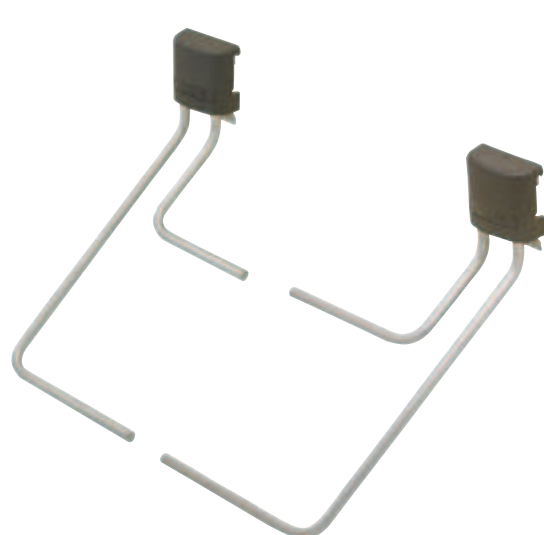

Omni Track®

- To be used with wall track 792.00.000
- Cover cap, 792.02.399, sold separately, secures the hook to the wall track allowing the hooks to be repositioned horizontally

4

Paper Organizer

- Organizes rolls of paper towels or wrapping paper
L x W x H (one side): 159 x 119 x 143 mm
(6 1/4" x 4 11/16" x 5 5/8")

Material: Steel

Finish	Item No.
matt aluminum	792.02.254

Supplied With

- 1 Left piece
- 1 Right piece

Single Hook

- For general use
L x W x H: 137 x 38 x 47 mm (5 3/8" x 1 1/2" x 1 13/16")

Material: Steel

Finish	Item No.
matt aluminum	792.02.253

Basket Hook

- For use with baskets, 547.XX.XXX
L x W x H: 22 x 38 x 90 mm (7/8" x 1 1/2" x 3 1/2")

Material: Steel

Finish	Item No.
matt aluminum	792.02.007

Cover Cap

- For small base plate hooks
- For use on hand tool hook, pliers hook, wrench hook, screwdriver hook, basket hook, single hook, and paper organizer hook

Material: Plastic

Color	Item No.
black	792.02.399

Wall track page 4.9

Wire baskets page 4.75

Dimensions in mm
Inches are approximate