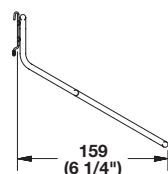

Omni Track®

- To be used with wall track 792.00.000
- Cover cap, 792.02.399, sold separately, secures the hook to the wall track allowing the hooks to be repositioned horizontally

4

Paper Organizer

- Organizes rolls of paper towels or wrapping paper
L x W x H (one side): 159 x 119 x 143 mm
(6 1/4" x 4 11/16" x 5 5/8")

Material: Steel

Finish	Item No.
matt aluminum	792.02.254

Supplied With

- 1 Left piece
- 1 Right piece

Single Hook

- For general use
L x W x H: 137 x 38 x 47 mm (5 3/8" x 1 1/2" x 1 13/16")

Material: Steel

Finish	Item No.
matt aluminum	792.02.253

Basket Hook

- For use with baskets, 547.XX.XXX
L x W x H: 22 x 38 x 90 mm (7/8" x 1 1/2" x 3 1/2")

Material: Steel

Finish	Item No.
matt aluminum	792.02.007

Cover Cap

- For small base plate hooks
- For use on hand tool hook, pliers hook, wrench hook, screwdriver hook, basket hook, single hook, and paper organizer hook

Material: Plastic

Color	Item No.
black	792.02.399

Wall track page 4.9

Wire baskets page 4.75

Dimensions in mm
Inches are approximate