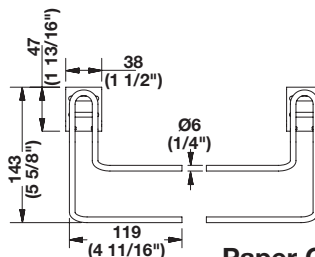

Omni Track®

- To be used with wall track 792.00.000
- Cover cap, 792.02.399, sold separately, secures the hook to the wall track allowing the hooks to be repositioned horizontally

4

Paper Organizer

- Organizes rolls of paper towels or wrapping paper
L x W x H (one side): 159 x 119 x 143 mm
(6 1/4" x 4 11/16" x 5 5/8")

Material: Steel

Finish	Item No.
matt aluminum	792.02.254

Supplied With

- 1 Left piece
- 1 Right piece

Single Hook

- For general use
L x W x H: 137 x 38 x 47 mm (5 3/8" x 1 1/2" x 1 13/16")

Material: Steel

Finish	Item No.
matt aluminum	792.02.253

Basket Hook

- For use with baskets, 547.XX.XXX
L x W x H: 22 x 38 x 90 mm (7/8" x 1 1/2" x 3 1/2")

Material: Steel

Finish	Item No.
matt aluminum	792.02.007

Cover Cap

- For small base plate hooks
- For use on hand tool hook, pliers hook, wrench hook, screwdriver hook, basket hook, single hook, and paper organizer hook

Material: Plastic

Color	Item No.
black	792.02.399

Wall track page 4.9

Wire baskets page 4.75

Dimensions in mm
Inches are approximate