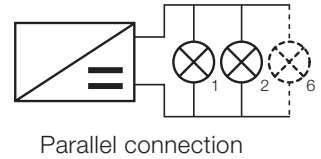

12 V System

Constant Voltage 12 V Driver

- Suitable for all of the world's power systems
- With an integrated port for a wide selection of switches
- Max. 30 W per light output
- Lead length from driver to switch: Max.: 6 m (236 1/4")

2

- Item No. 833.74.900
 $\otimes_1 + \otimes_2 + \dots + \otimes_6 < 15\text{ W}$
- Item No. 833.74.917
 $\otimes_1 + \otimes_2 + \dots + \otimes_6 < 20\text{ W}$
- Item No. 833.74.901
 $\otimes_1 + \otimes_2 + \dots + \otimes_6 < 30\text{ W}$
- Item No. 833.74.913
 $\otimes_1 + \otimes_2 + \dots + \otimes_6 < 60\text{ W}$
max. 30 W per light output

- Input voltage: 100-240 V; 50-60 Hz
- Output voltage: 12 V DC
- Degree of protection: IP 20
- Number of slots: 6 for lights, 1 for switch, 1 for power cord

Material: Plastic; Color: black

L x W x H	Rating	Wattage	Item No.
140 x 43 x 20 (5 1/2" x 1 11/16" x 13/16")	LPS	0 - 15	1 833.74.900
128 x 50.5 x 14 (5 1/16" x 2" x 9/16")	Class 2	0 - 20	2 833.74.917
195 x 43 x 28 (7 11/16" x 1 11/16" x 1 1/8")	LPS	0 - 30	3 833.74.901
208 x 56.5 x 30 (8 3/16" x 2 1/4" x 1 3/16")	Class 2	0 - 60	4 833.74.913