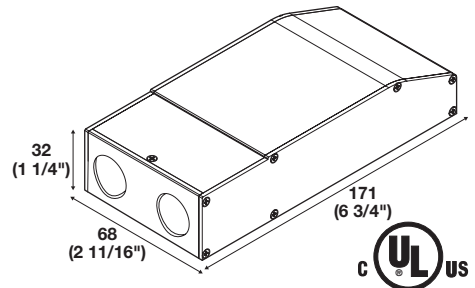

- Input voltage: 100-240 V; 50-60 Hz
- Output voltage: 12 V DC
- Degree of protection: IP 20
- Number of slots: 6 for lights, 1 for switch, 1 for power cord

Material: Plastic; Color: black

L x W x H	Rating	Wattage	Item No.
140 x 43 x 20 (5 1/2" x 1 11/16" x 13/16")	LPS	0 - 15	1 833.74.900
128 x 50.5 x 14 (5 1/16" x 2" x 9/16")	Class 2	0 - 20	2 833.74.917
195 x 43 x 28 (7 11/16" x 1 11/16" x 1 1/8")	LPS	0 - 30	3 833.74.901
208 x 56.5 x 30 (8 3/16" x 2 1/4" x 1 3/16")	Class 2	0 - 60	4 833.74.913

Supplied With
US plug

Power Cord and Adapter

Material: Plastic; Color: black

Description	Item No.
90° plug with 2 m (78 3/4") power cord	833.89.017
90° plug adapter	833.89.018

Country-Specific Primary Leads

Material: Plastic; Color: black

Item No.	833.89.000	833.89.001	833.89.002	833.89.003	833.89.004	833.89.005	833.89.006	833.89.050	833.89.008
Plug design									
Designation	UK	AU	EU	US	JP	CN	KR	US	US
Voltage (V)	250	250	250	120	100	250	250	120	120
Length	2000 (78 3/4")								3000 (118")