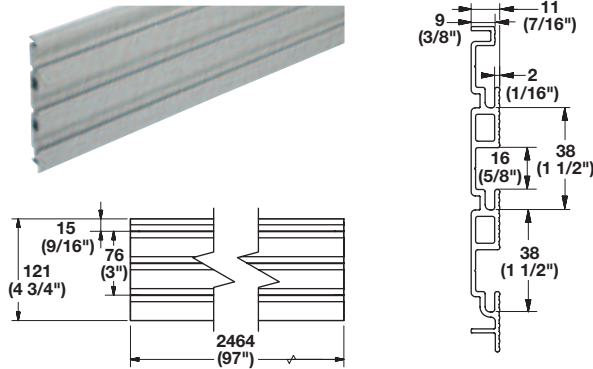

Omni Track®

Wall Track

- For organization of hooks, bins, and baskets for garages, craft rooms, laundry rooms, etc.
 - Can be used singly or configured into a panel by seamlessly overlapping the tracks above one another
 - Cut with a circular saw with a non-ferrous blade
 - Attach tracks to studs in dry wall with pan head screws below
- W x D X H: 2464 x 11 x 121 mm (97" x 4 3/4" x 1/2")

Material: Aluminum

Finish	Item No.
matt aluminum	792.00.000

Aluminum Edge Profile

- Covers the ends of the wall track for a finished look
 - Attaches to the wall track with mounting tape below
 - Cut with a circular saw with a non-ferrous blade
- W x H: 24 x 2438 mm (15/16" x 96")

Material: Plastic

Color	Item No.
black	792.00.320

Supplied With

- 1 Right profile
- 1 Left profile

Screw

- Self-tapping #10 x 2"
- Square drive

Material: Steel

Item No.
792.01.993

Material: Body: Steel; Color: black; Head: Brass

Item No.	Packing
792.01.997	1 pkg. (500 pcs.)
792.01.998	1 pkg. (50 pcs.)

Mounting Tape

- Attaches the aluminum edge profile above to the wall track
 - Cures in 72 hours at 68–72°
- W x L: 12 mm x 33 m (1/2" x 108')