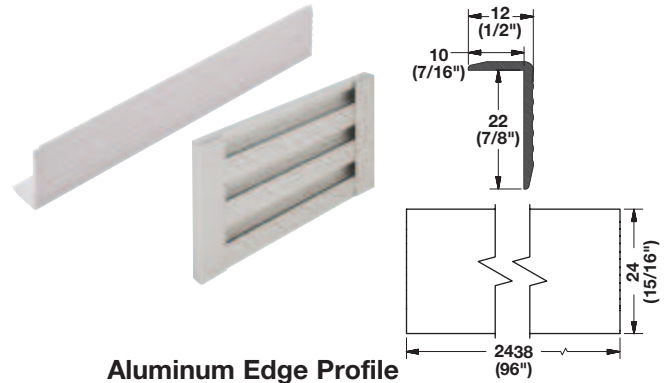

Omni Track®

Wall Track

- For organization of hooks, bins, and baskets for garages, craft rooms, laundry rooms, etc.
 - Can be used singly or configured into a panel by seamlessly overlapping the tracks above one another
 - Cut with a circular saw with a non-ferrous blade
 - Attach tracks to studs in dry wall with pan head screws below
- W x D X H: 2464 x 11 x 121 mm (97" x 4 3/4" x 1/2")

Material: Aluminum

Finish	Item No.
matt aluminum	792.00.000

Aluminum Edge Profile

- Covers the ends of the wall track for a finished look
 - Attaches to the wall track with mounting tape below
 - Cut with a circular saw with a non-ferrous blade
- W x H: 24 x 2438 mm (15/16" x 96")

Material: Aluminum

Finish	Item No.
matt aluminum	792.01.000

Plastic End Caps

- Covers the ends of one piece of wall track above for a finished look
 - Cannot be used on tracks that overlap above or below each other
 - Attaches to the wall track with attached dowels that slide into the end of the track
- W X H: 13 x 127 mm (5" x 1/2")

Material: Plastic

Color	Item No.
black	792.00.320

Supplied With

- 1 Right profile
- 1 Left profile

Screw

- Self-tapping #10 x 2"
- Square drive

Material: Steel

Item No.
792.01.993