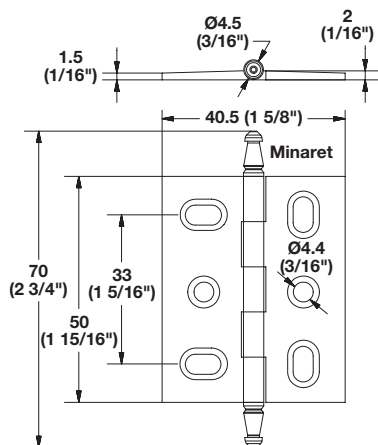

Mortised

Material: Brass

Finish	Minaret finial	Ball finial	Button finial
antique brass	354.17.100	354.17.120	354.17.140
oil-rubbed bronze	354.17.110	354.17.130	354.17.150
polished chrome	354.17.200	354.17.210	354.17.220
black	354.17.300	354.17.310	354.17.320
satin chrome	354.17.400	354.17.410	354.17.420
brushed nickel	354.17.600	354.17.610	354.17.620
polished nickel	354.17.700	354.17.710	354.17.720
polished brass	354.17.800	354.17.810	354.17.820
pewter	354.17.900	354.17.910	354.17.920

Note

Order #6 x 5/8" screws separately.

Flat Head Countersunk Wood Screws

- Deep thread design provides maximum holding power in a variety of different woods and man-made materials
- With extra-deep Phillips Recess to help minimize bit slippage

Material: Steel, plated

Finish	Length (inches)	Item No.
antique brass	#6 x 5/8"	010.77.146
oil-rubbed bronze	#6 x 5/8"	010.77.546
polished chrome	#6 x 5/8"	010.77.246
black	#6 x 5/8"	010.77.346
satin chrome	#6 x 5/8"	010.77.446
nickel	#6 x 5/8"	010.77.646
polished brass	#6 x 5/8"	010.77.846
pewter	#6 x 5/8"	010.77.946

Supplied With
1000 pcs.

Dimensions in mm
Inches are approximate

Dimensional data not binding. We reserve the right to alter specifications without notice.