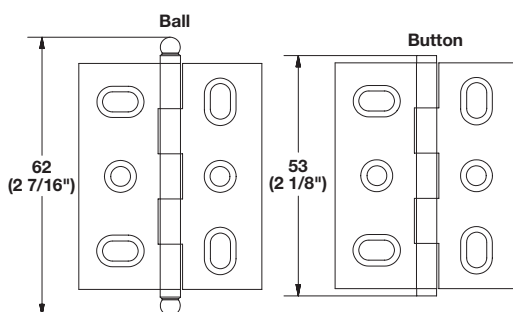

ELITE

Häfele's ELITE Decorative Butt Hinge program provides a complete assortment of hinge choices to complement your decorative hardware.

- Solid brass hinges with decorative finials
- Beautiful finishes designed to complement your handle or knob
- For inset face frame doors
- Mortised on cabinet and/or door side
- 2-way adjustable

Note

Order #6 x 5/8" screws separately.

Flat Head Countersunk Wood Screws

- Deep thread design provides maximum holding power in a variety of different woods and man-made materials
- With extra-deep Phillips Recess to help minimize bit slippage

Material: Steel, plated

Finish	Length (inches)	Item No.
antique brass	#6 x 5/8"	010.77.146
oil-rubbed bronze	#6 x 5/8"	010.77.546
polished chrome	#6 x 5/8"	010.77.246
black	#6 x 5/8"	010.77.346
satin chrome	#6 x 5/8"	010.77.446
nickel	#6 x 5/8"	010.77.646
polished brass	#6 x 5/8"	010.77.846
pewter	#6 x 5/8"	010.77.946

Supplied With
1000 pcs.

Dimensions in mm
Inches are approximate

Dimensional data not binding. We reserve the right to alter specifications without notice.