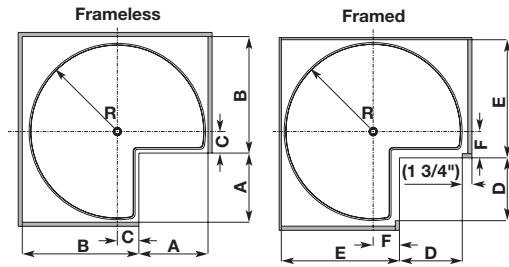

Revolving Three-quarter Round Kidney

Arena Plus Tray Set

- Works with overlay and inset doors
- Shelves should be positioned above or below door hinges
- Post-mounted
- With self-centering cam and pin

Non Slip

Material: Shelf: Melamine; Surround: Steel, powder-coated

Size	Radius R	A	B	C	D	E	F	Champagne/ Maple	Chrome/ Maple	Chrome/ White
610 (24")	305 (12")	279 (10 15/16")	358 (14 1/16")	40 (1 9/16")	256 (10 1/16")	377 (14 13/16")	59 (2 5/16")	541.11.811	541.11.111	-
711 (28")	355 (14")	294 (11 9/16")	444.5 (17 1/2")	74.5 (2 15/16")	268 (10 9/16")	464 (18 1/4")	94 (3 11/16")	541.11.812	541.11.112	541.11.212
813 (32")	410 (16 1/8")	321 (12 5/8")	527 (20 3/4")	102 (4")	269 (11 3/8")	546 (21 1/2")	121 (4 3/4")	541.11.813	541.11.113	541.11.213

Supplied With

2 Trays

Note

Use with posts below.

Tripod Center Post

- With stand for cabinet bottom mounting
- Internal height min: 477 mm (18 13/16")
- Can be retrofitted into existing cabinets

Material: Steel, plated; Bearing: Plastic

Supplied With

2 Trays with bearings

Note

The 28" version will fit in a 33" corner cabinet; The 32" version will fit in a 36" corner cabinet.

Dimensional data not binding. We reserve the right to alter specifications without notice.