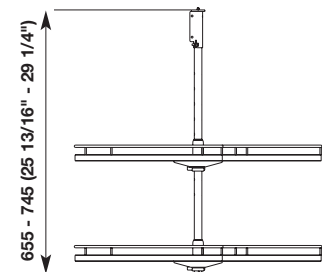

Material: Shelf: Melamine; Surround: Steel, powder-coated

Size	Radius R	A	B	C	D	E	F	Champagne/ Maple	Chrome/ Maple	Chrome/ White
610 (24")	305 (12")	279 (10 15/16")	358 (14 1/16")	40 (1 9/16")	256 (10 1/16")	377 (14 13/16")	59 (2 5/16")	541.11.811	541.11.111	-
711 (28")	355 (14")	294 (11 9/16")	444.5 (17 1/2")	74.5 (2 15/16")	268 (10 9/16")	464 (18 1/4")	94 (3 11/16")	541.11.812	541.11.112	541.11.212
813 (32")	410 (16 1/8")	321 (12 5/8")	527 (20 3/4")	102 (4")	269 (11 3/8")	546 (21 1/2")	121 (4 3/4")	541.11.813	541.11.113	541.11.213

Supplied With

2 Trays

Note

Use with posts below.

Tripod Center Post

- With stand for cabinet bottom mounting
- Internal height min: 477 mm (18 13/16")
- Can be retrofitted into existing cabinets

Material: Steel, plated; Bearing: Plastic

Finish	Item No.
matt nickel	541.56.891
chrome	541.46.291

Center Post

- Height adjustable 655 – 745 mm (25 13/16" – 29 1/4")
- Must be mounted to top and bottom shelf of cabinet

Material: Steel

Finish	Item No.
matt nickel	541.17.226
chrome	541.17.227

Size	Radius R	A	B	C	D	E	F	Champagne/ Maple	Chrome/ Maple	Chrome/ White
711 (28")	355 (14")	294 (11 9/16")	444.5 (17 1/2")	74.5 (2 15/16")	268 (10 9/16")	464 (18 1/4")	94 (3 11/16")	541.11.852	541.11.152	541.11.252
813 (32")	410 (16 1/8")	321 (12 10/16")	527 (20 3/4")	102 (4")	289 (11 3/8")	546 (21 1/2")	121 (4 3/4")	541.11.853	541.11.153	541.11.253