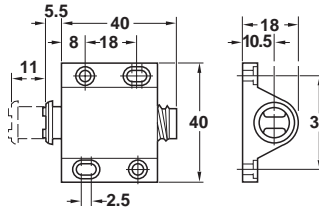

Matching strikes must be ordered separately.

→ Push Latch

- > Screw mounted
- > Measurements are approx. ± 0.5 mm
- > Material: Plastic

Color

black

Item No.

245.60.389

Note

Matching strikes must be ordered separately.

→ Push Latch

- > Screw mounted
- > Material: Plastic

Color

white

Item No.

245.60.807

Supplied With