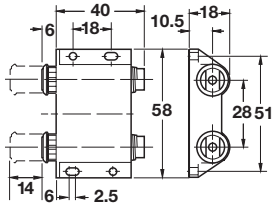

Magnetic Push Catches

→ Push Latch

- > Screw mounted
- > Material: Plastic

Color

black

Item No.

245.80.320

Note

Matching strikes must be ordered separately.