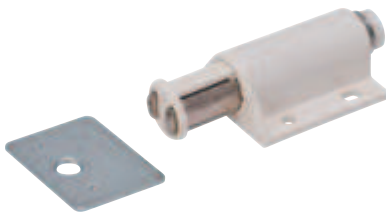

Magnetic Push Catches

→ Push Latch

- > Screw mounted
- > Material: Plastic

Color

black

Item No.

245.80.320

Note

Matching strikes must be ordered separately.

→ Push Latch

- > Screw mounted
- > Measurements are approx. ± 0.5 mm
- > Material: Plastic

Color

black

Item No.

245.60.389

Note

Matching strikes must be ordered separately.

→ Push Latch

- > Screw mounted
- > Material: Plastic

Color

white

Item No.

245.60.807

Supplied With

Strike plate
Screws

Note

Matching strikes must be ordered separately.

→ Push Latch

- > Screw mounted
- > Suitable for wood doors and furniture
- > Material: Plastic

Color

black

Item No.