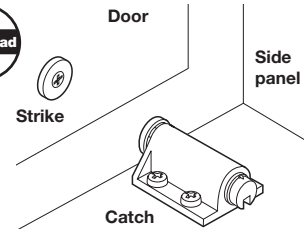

Matching strikes must be ordered separately.

→ Push Latch

- > Screw mounted
- > Material: Plastic

Color

white

Item No.

245.60.807

Supplied With

Strike plate
Screws

Note

Matching strikes must be ordered separately.

→ Push Latch

- > Screw mounted
- > Suitable for wood doors and furniture
- > Material: Plastic

Color

black

Item No.