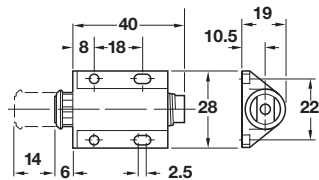

→ Push Latch

- > Screw mounted
- > Suitable for wood doors and furniture
- > Material: Plastic

Color

black

Item No.

245.80.310

Note

Matching strikes must be ordered separately.