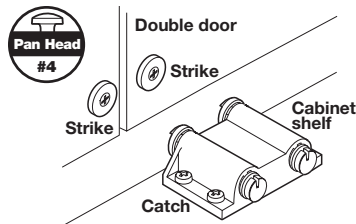

Magnetic Push Catches

→ Push Latch

- > Screw mounted
- > Material: Plastic

Color

black

Item No.

245.80.320

Note

Matching strikes must be ordered separately.