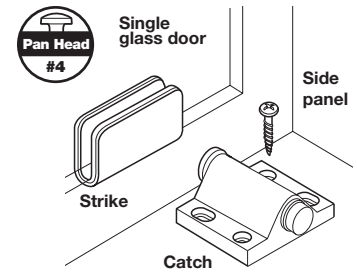

Matching strikes must be ordered separately.

→ Push Latch

- > Screw mounted
- > Measurements are approx. ± 0.5 mm
- > Material: Plastic

Color

black

Item No.

245.60.389

Note