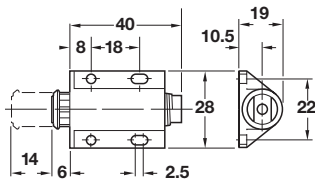

Matching strikes must be ordered separately.

→ Push Latch

- > Screw mounted
- > Measurements are approx. ± 0.5 mm
- > Material: Plastic

Color

black

Item No.

245.60.389

Note

Matching strikes must be ordered separately.

→ Push Latch

- > Screw mounted
- > Material: Plastic

Color

white

Item No.

245.60.807

Supplied With