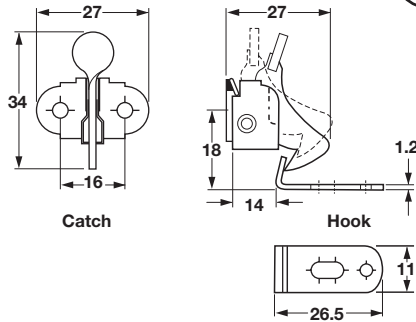

**Elbow Catches**

**Catch**

- Nonhanded: use left or right
- Rugged
- Spring-loaded
- Quiet secure engagement of strike
- Deluxe model

Material: Brass

Finish	Item No.
brass	245.74.000
chrome-plated	245.74.200

**Catch**

- Screw-mounted
- Stamped steel
- Oblong adjustment hole
- Spring-loaded
- Economy model

Material: Steel

Finish	Item No.
bronzed	245.70.107
brass-plated	245.70.509

Dimensional data not binding. We reserve the right to alter specifications without notice.

Flat head screws	pages 11.132-11.133, 11.135
Pan head screws	pages 11.134-11.135

Dimensions in mm  
 Inches are approximate