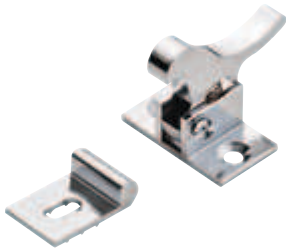

**Elbow Catches**

**Catch**

- Nonhanded: use left or right
- Rugged
- Spring-loaded
- Quiet secure engagement of strike
- Deluxe model

Material: Brass

Finish	Item No.
brass	245.74.000
chrome-plated	245.74.200

**Catch**

- Screw-mounted
- Stamped steel
- Oblong adjustment hole
- Spring-loaded
- Economy model

Material: Steel

Finish	Item No.
bronzed	245.70.107
brass-plated	245.70.509

Dimensional data not binding. We reserve the right to alter specifications without notice.