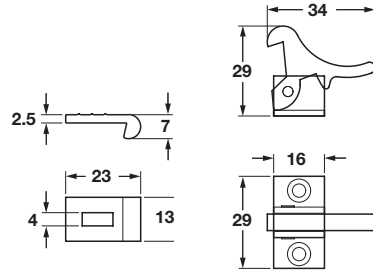

**Elbow Catches**

**Catch**

- Nonhanded: use left or right
- Rugged
- Spring-loaded
- Quiet secure engagement of strike
- Deluxe model

Material: Brass

Finish	Item No.
brass	245.74.000
chrome-plated	245.74.200

**Catch**

- Screw-mounted
- Stamped steel
- Oblong adjustment hole
- Spring-loaded
- Economy model

Material: Steel

Finish	Item No.
bronzed	245.70.107
brass-plated	245.70.509

Dimensional data not binding. We reserve the right to alter specifications without notice.

Flat head screws	pages 11.132-11.133, 11.135
Pan head screws	pages 11.134-11.135

Dimensions in mm  
 Inches are approximate