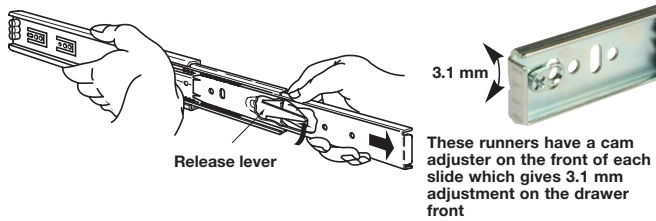

**Accuride 3832-SC front disconnect drawer runners, full extension self closing**

\*Hole not available on 300 mm length

Optional brackets for bottom or shelf mounting of these runners are available, see page 192 for details

- > Side mounting
- > For use in applications such as filing cabinets, desk pedestals and general storage drawers
- > Heavy duty version available. Twice the stay close force on the standard self close. Ideal for mobile applications
- > Load carrying capacity up to 45 kg (see below for individual runner capacity)
- > Front disconnect (by depressing lever) for drawer removal
- > Hold-in feature holds the closed drawer in
- > Self-closing mechanism included
- > 32 mm drilling pattern
- > Tolerance absorption tabs
- > Improved retainer retention device
- > Grooved cabinet member, for better movement
- > Zinc-plated steel
- > Order fixing screws separately (max. head height 2.5 mm, Ø 9.6 mm)
- > Order qty: 1 pair

Installed length	Extension length	Load capacity	Bright	White	Black
<b>Accuride 3832-SC, self closing</b>					
300 mm	286 mm	42 kg	422.59.931	422.59.731	422.59.331
350 mm	356 mm	43 kg	422.59.936	422.59.736	422.59.336
400 mm	406 mm	44 kg	422.59.941	422.59.741	422.59.341
450 mm	457 mm	45 kg	422.59.946	422.59.746	422.59.346
500 mm	508 mm	45 kg	422.59.951	422.59.751	422.59.351
550 mm	559 mm	45 kg	422.59.956	422.59.756	422.59.356
600 mm	610 mm	45 kg	422.59.961	422.59.761	422.59.361
650 mm	660 mm	44 kg	422.59.966	422.59.766	422.59.366
<b>Accuride 3832-HDSC, heavy duty self closing</b> (requires more force for opening the drawer)					
300 mm	286 mm	42 kg	422.97.930		
350 mm	356 mm	43 kg	422.97.935		
400 mm	406 mm	44 kg	422.97.940		
450 mm	457 mm	45 kg	422.97.945		
500 mm	508 mm	45 kg	422.97.950		
550 mm	559 mm	45 kg	422.97.955		
600 mm	610 mm	45 kg	422.97.960		
650 mm	660 mm	44 kg	422.97.965		