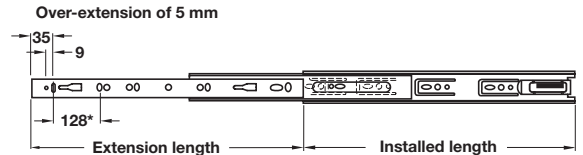

**Accuride 3832-SC front disconnect drawer runners, full extension self closing**

\*Hole not available on 300 mm length

Optional brackets for bottom or shelf mounting of these runners are available, see page 192 for details

- > Side mounting
- > For use in applications such as filing cabinets, desk pedestals and general storage drawers
- > Heavy duty version available. Twice the stay close force on the standard self close. Ideal for mobile applications
- > Load carrying capacity up to 45 kg (see below for individual runner capacity)
- > Front disconnect (by depressing lever) for drawer removal
- > Hold-in feature holds the closed drawer in
- > Self-closing mechanism included
- > 32 mm drilling pattern
- > Tolerance absorption tabs
- > Improved retainer retention device
- > Grooved cabinet member, for better movement
- > Zinc-plated steel
- > Order fixing screws separately (max. head height 2.5 mm, Ø 9.6 mm)
- > Order qty: 1 pair

Installed length	Extension length	Load capacity	Bright	White	Black
<b>Accuride 3832-SC, self closing</b>					
300 mm	286 mm	42 kg	422.59.931	422.59.731	422.59.331
350 mm	356 mm	43 kg	422.59.936	422.59.736	422.59.336
400 mm	406 mm	44 kg	422.59.941	422.59.741	422.59.341
450 mm	457 mm	45 kg	422.59.946	422.59.746	422.59.346
500 mm	508 mm	45 kg	422.59.951	422.59.751	422.59.351
550 mm	559 mm	45 kg	422.59.956	422.59.756	422.59.356
600 mm	610 mm	45 kg	422.59.961	422.59.761	422.59.361
650 mm	660 mm	44 kg	422.59.966	422.59.766	422.59.366
<b>Accuride 3832-HDSC, heavy duty self closing</b> (requires more force for opening the drawer)					
300 mm	286 mm	42 kg	422.97.930		
350 mm	356 mm	43 kg	422.97.935		
400 mm	406 mm	44 kg	422.97.940		
450 mm	457 mm	45 kg	422.97.945		
500 mm	508 mm	45 kg	422.97.950		
550 mm	559 mm	45 kg	422.97.955		
600 mm	610 mm	45 kg	422.97.960		
650 mm	660 mm	44 kg	422.97.965		