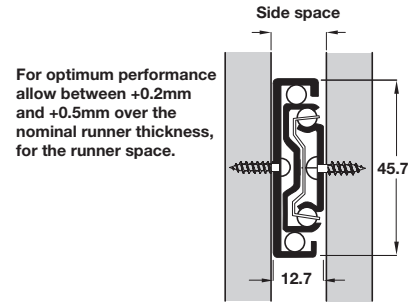

**Accuride 3832-SC front disconnect drawer runners, full extension self closing**

\*Hole not available on 300 mm length

Optional brackets for bottom or shelf mounting of these runners are available, see page 192 for details

- > Side mounting
- > For use in applications such as filing cabinets, desk pedestals and general storage drawers
- > Heavy duty version available. Twice the stay close force on the standard self close. Ideal for mobile applications
- > Load carrying capacity up to 45 kg (see below for individual runner capacity)
- > Front disconnect (by depressing lever) for drawer removal
- > Hold-in feature holds the closed drawer in
- > Self-closing mechanism included
- > 32 mm drilling pattern
- > Tolerance absorption tabs
- > Improved retainer retention device
- > Grooved cabinet member, for better movement
- > Zinc-plated steel
- > Order fixing screws separately (max. head height 2.5 mm, Ø 9.6 mm)
- > Order qty: 1 pair

Installed length	Extension length	Load capacity	Bright	White	Black
<b>Accuride 3832-SC, self closing</b>					
300 mm	286 mm	42 kg	422.59.931	422.59.731	422.59.331
350 mm	356 mm	43 kg	422.59.936	422.59.736	422.59.336
400 mm	406 mm	44 kg	422.59.941	422.59.741	422.59.341
450 mm	457 mm	45 kg	422.59.946	422.59.746	422.59.346
500 mm	508 mm	45 kg	422.59.951	422.59.751	422.59.351
550 mm	559 mm	45 kg	422.59.956	422.59.756	422.59.356
600 mm	610 mm	45 kg	422.59.961	422.59.761	422.59.361
650 mm	660 mm	44 kg	422.59.966	422.59.766	422.59.366
<b>Accuride 3832-HDSC, heavy duty self closing</b> (requires more force for opening the drawer)					
300 mm	286 mm	42 kg	422.97.930		
350 mm	356 mm	43 kg	422.97.935		
400 mm	406 mm	44 kg	422.97.940		
450 mm	457 mm	45 kg	422.97.945		
500 mm	508 mm	45 kg	422.97.950		
550 mm	559 mm	45 kg	422.97.955		
600 mm	610 mm	45 kg	422.97.960		
650 mm	660 mm	44 kg	422.97.965		