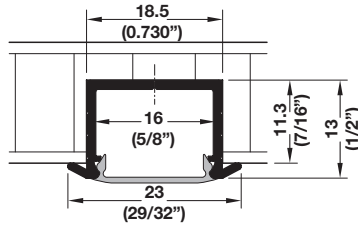

Recess Mounted

Loox

2

**Profile**

L x W x H: 2500 x 18.5 x 13 mm (98 3/8" x 3/4" x 1/2")

Material: Aluminum; Finish: silver colored anodized

Cover	Item No.
milk	833.72.866
frosted	833.72.867

**Note**

LED 3015/3028 are not rated for continuous duty (< 8 hrs.).

**End Cap**

Material: Plastic

Color	Item No.
silver colored anodized	833.72.854

**Supplied With**

2 pcs.

**Profile**

L x W x H: 2500 x 18.5 x 8.5 mm (98 3/8" x 3/4" x 5/16")