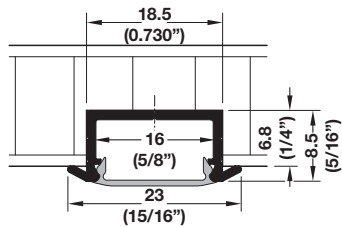

Recess Mounted

Loox

2

**Profile**

L x W x H: 2500 x 18.5 x 13 mm (98 3/8" x 3/4" x 1/2")

Material: Aluminum; Finish: silver colored anodized

Cover	Item No.
milk	833.72.866
frosted	833.72.867

**Note**

LED 3015/3028 are not rated for continuous duty (< 8 hrs.).

**End Cap**

Material: Plastic

Color	Item No.
silver colored anodized	833.72.854

**Supplied With**

2 pcs.

**Profile**

L x W x H: 2500 x 18.5 x 8.5 mm (98 3/8" x 3/4" x 5/16")